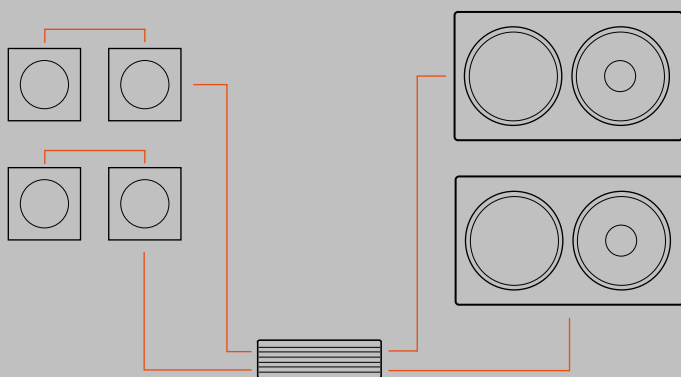

2.1	2x GF42	1x GS6	1x GA201	/
-----	----------------	---------------	-----------------	---

Residential

GAME ROOM

Configuration

Loud Music

GH4

Speaker
112 x 112 x 94 mm
1,2kg

GU210