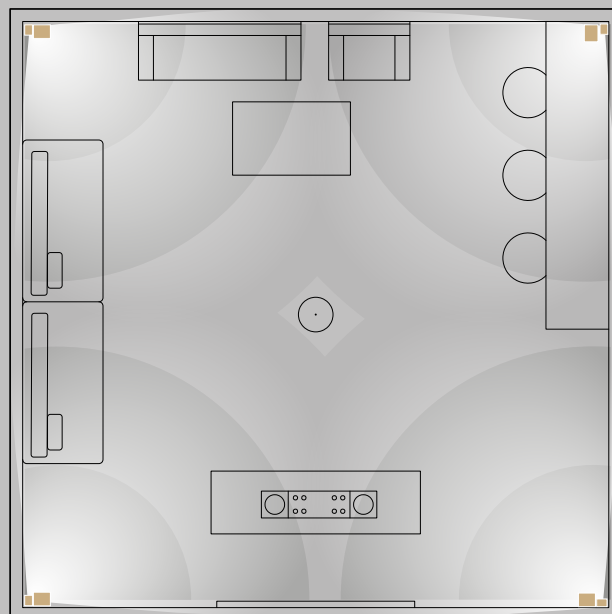

Residential

MINI NIGHT CLUB

Configuration

Loud Music