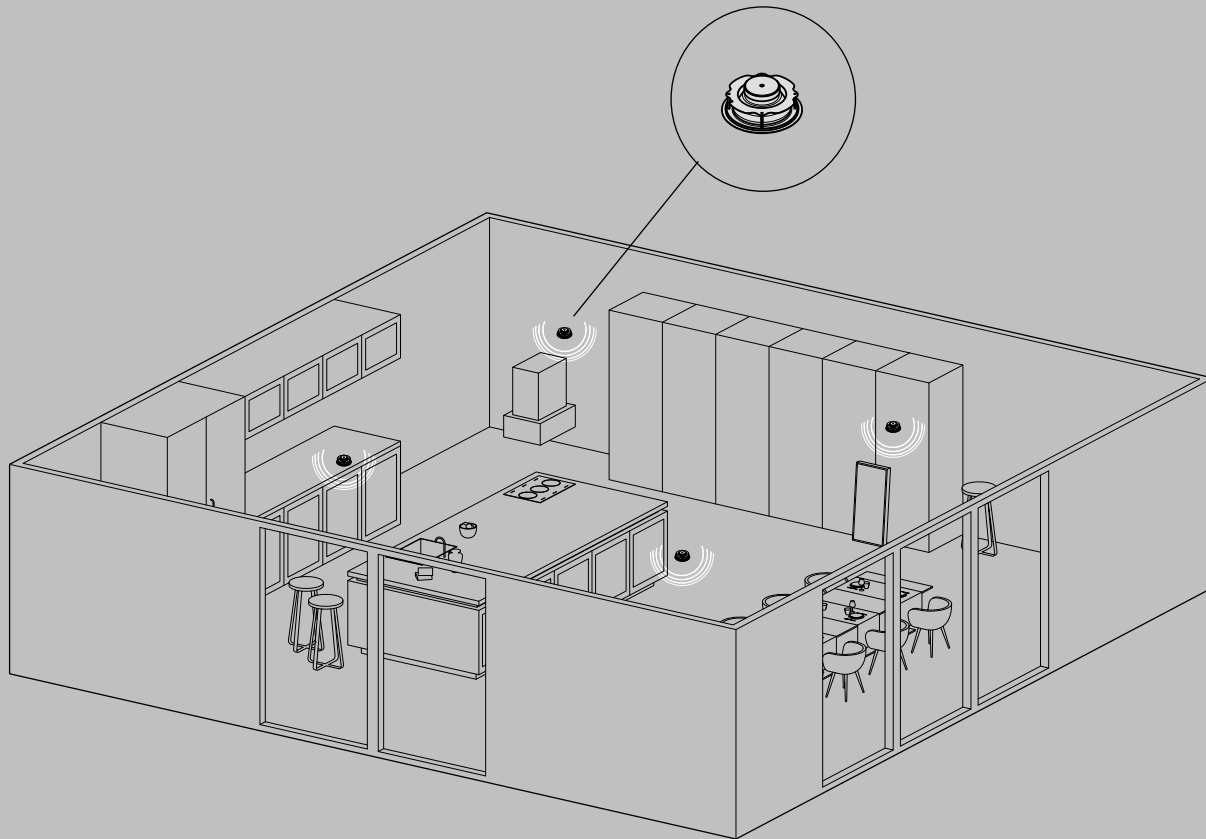

Configuration
Background Music

GC6

Speaker
277 x 210 x 87 mm
1,52 kg

GA201

Subwoofer
72 x 43 x 134 mm
1 kg

Configuration

Background Music

Speakers	Subwoofers	Amplifiers	Accessories
4x GC6	/	1x GA201	/
6x GC3	/	1x GA201	/