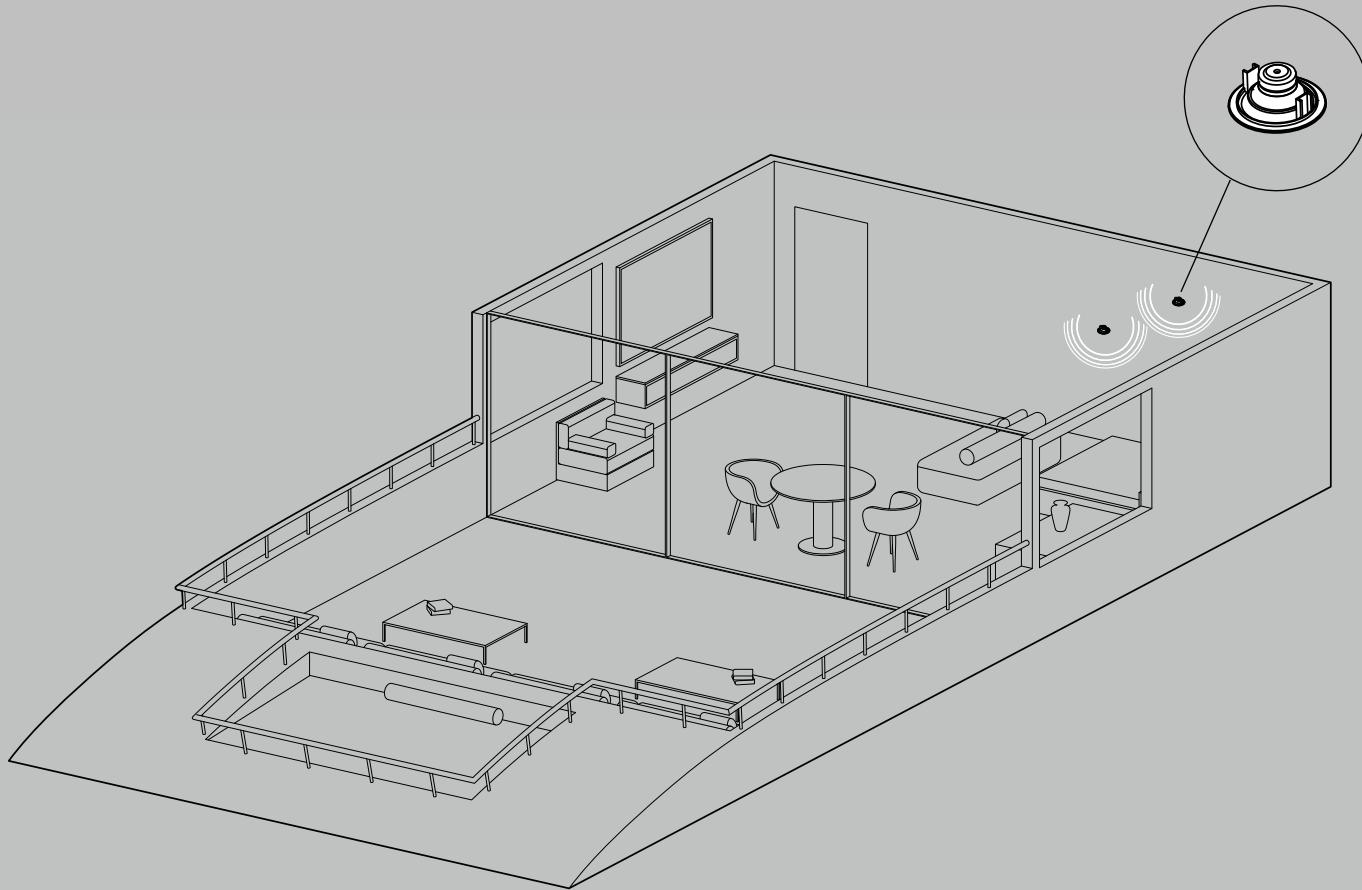

Configuration
Background Music

Speakers	Subwoofers	Amplifiers	Accessories
2x GC3	/	1x GA201	/