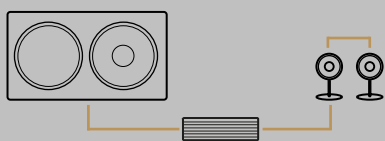

Residential

OUTDOOR LIVING SPACE 1

Configuration

Background Music + Loud Music

Kobra-KK102 I

Speaker
59 x 1000 x 81 mm
4,8 kg