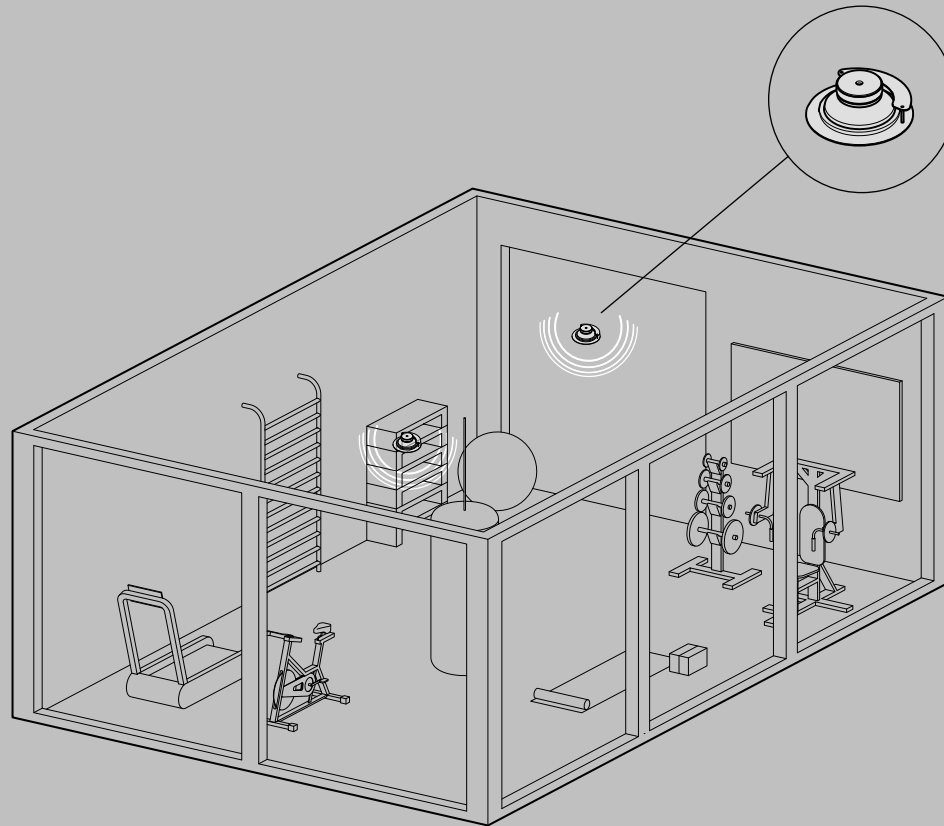

Residential

PRIVATE GYM

Configuration

Background Music

GC8I

Speaker
277 x 258 x 105 mm
2,04 kg

GA41

Subwoofer
145 x 90 x 418 mm
2,6 kg