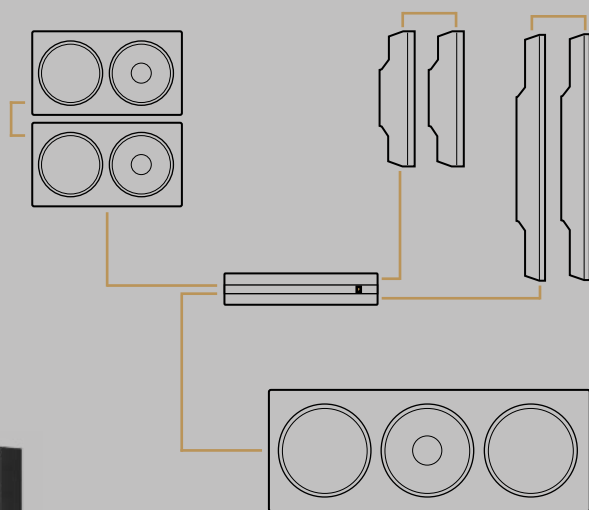

GALLEY & BAR AREA

Yachting

GALLEY & BAR AREA

Configuration

Loud Music

Pyton-KP102M I

Speaker
89 x 1000 x 118 mm
12,0 kg

Kayman-KY52M