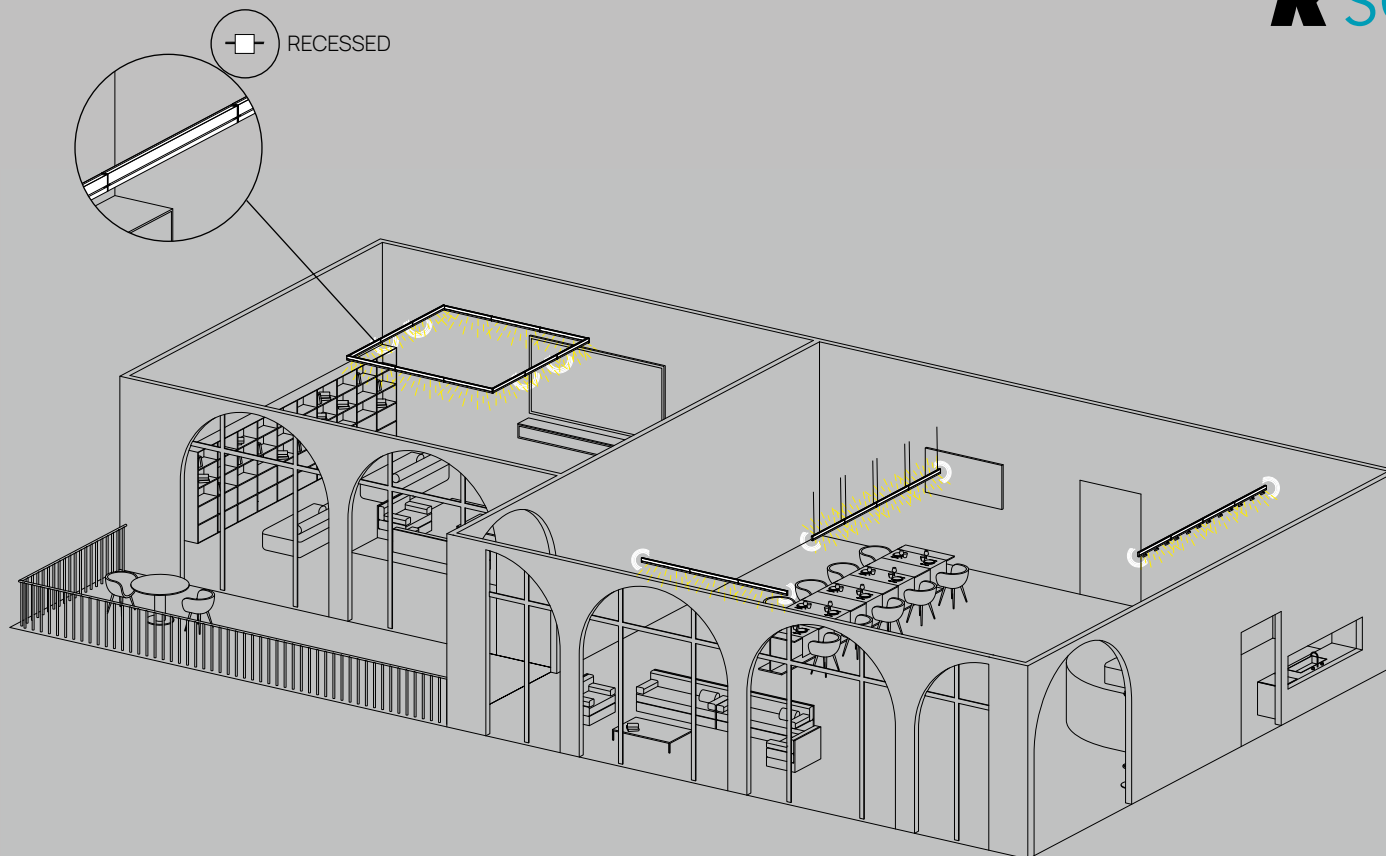

Configuration

Background Music

Considered Height: 4 m

Music Use

Rail	Subwoofers	Amplifiers	Accessories
3x R120-DF-C-CL-W-AU			2x RTW 1x PLA1-120 2x PLA2-120 1X S-AL150-24
4x R120-EO-V-DL-W-AU 12x SPOT-55-AL-W-C	2x Truffle-S-KTR25		2X RTW 2 X HS-FL-ED-120-W 2X HS-FL-MI-120-W 1X S-AL240-24
4x R120-DF-C-CX-B-AU	2x Rumble-S-ku44	1x Kommander-KA18	2X RTB 4X PEN2-120 2X S-AL240-24
6x R120-DF-C-CL-W-NA 6x R120-DF-C-CL-W-AU			2X RTLDXW 2X RTL2XW 4X PLA1-120 8X PLA2-120 2X S-AL240-24