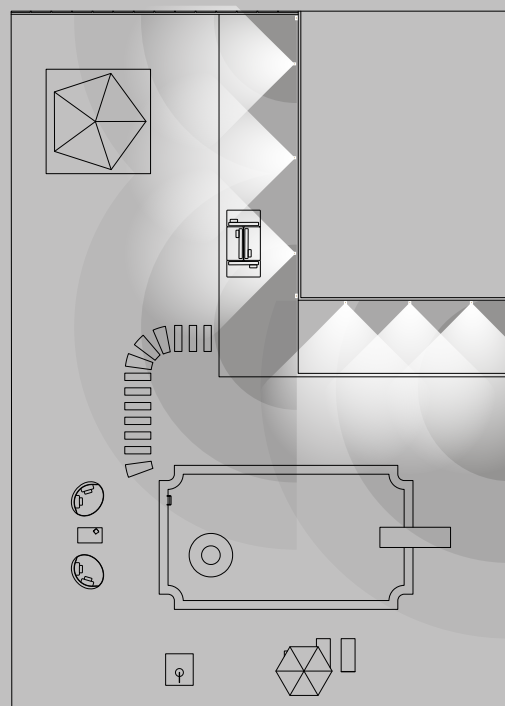

OUTDOOR LIVING SPACE

Residential

OUTDOOR LIVING SPACE

Configuration

Background Music

GF82

Speaker
60 x 590 x 72 mm
1,6 kg

GU210