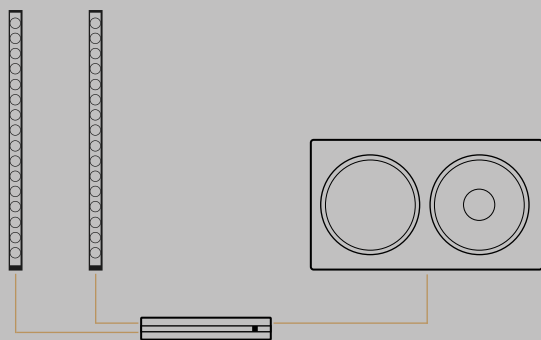

Residential

OUTDOOR LIVING SPACE 2

Configuration

Background Music

Vyper-KV102 II

Speaker
40 x 1000 x 22 mm
1,8 kg