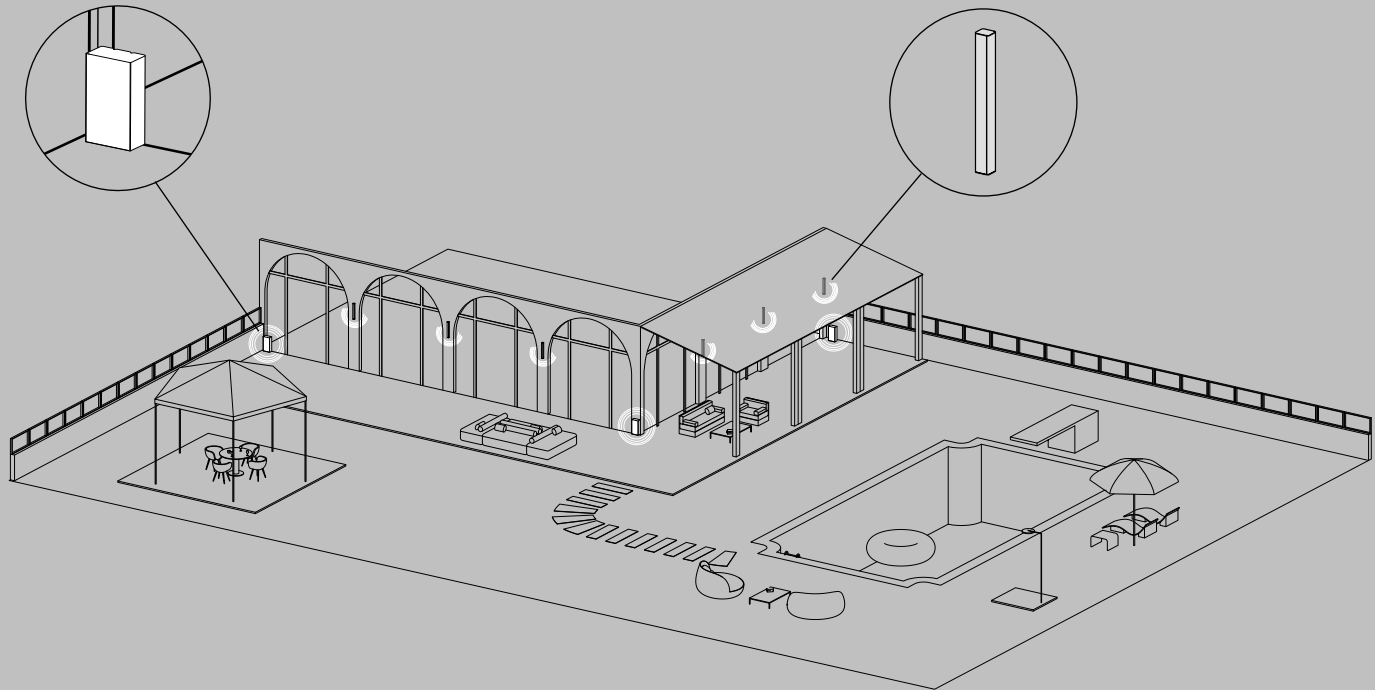

Configuration
Background Music

Speakers	Subwoofers	Amplifiers	Accessoriesv
6x GF82	3x GU210	1x Kommander-KA14 I	/
4x GC6	/	1x GA41L	/