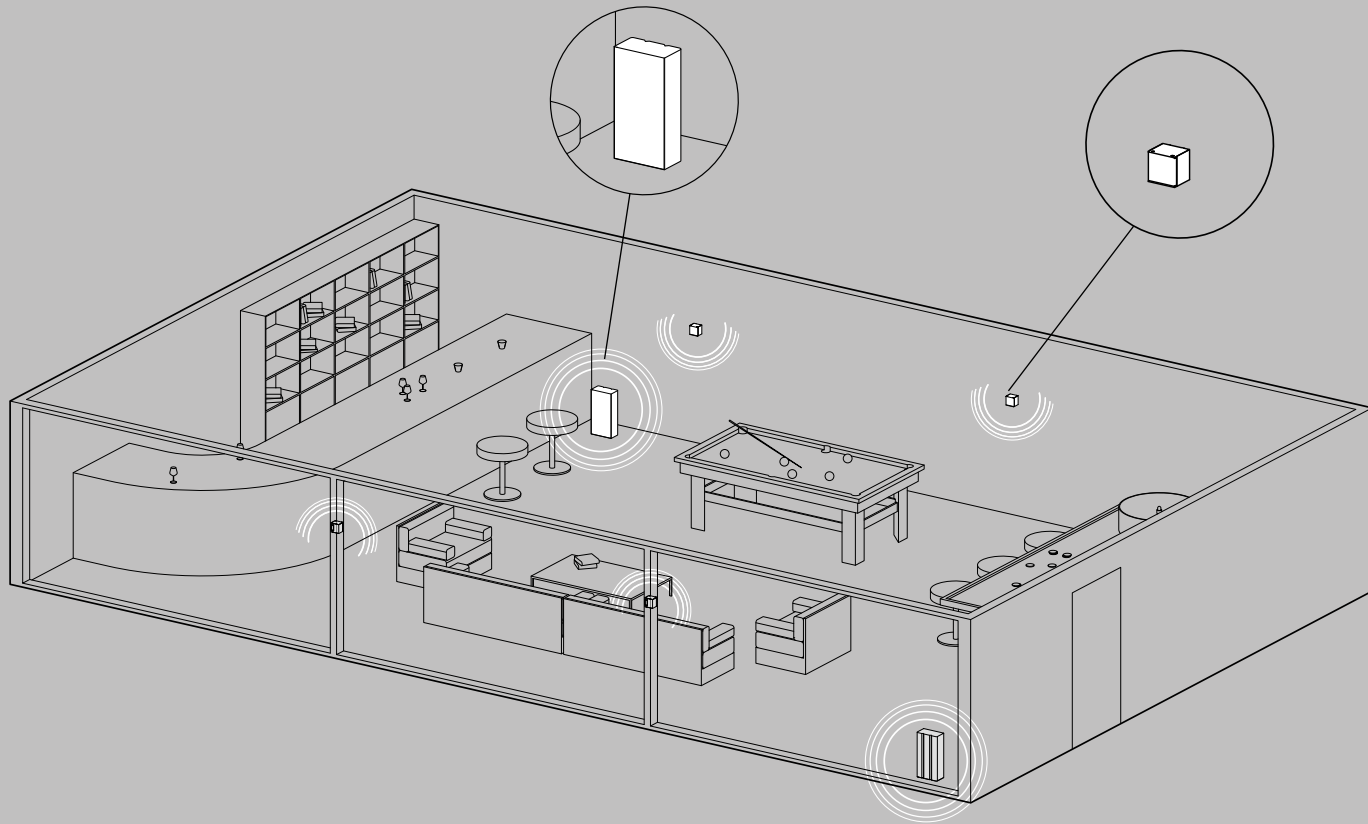

Configuration

Loud Music

Speakers	Subwoofers	Amplifiers	Accessories
4x GH4	2x GU210	1x Kommander-KA04	/
4x GC8I	/	1x GA201	/