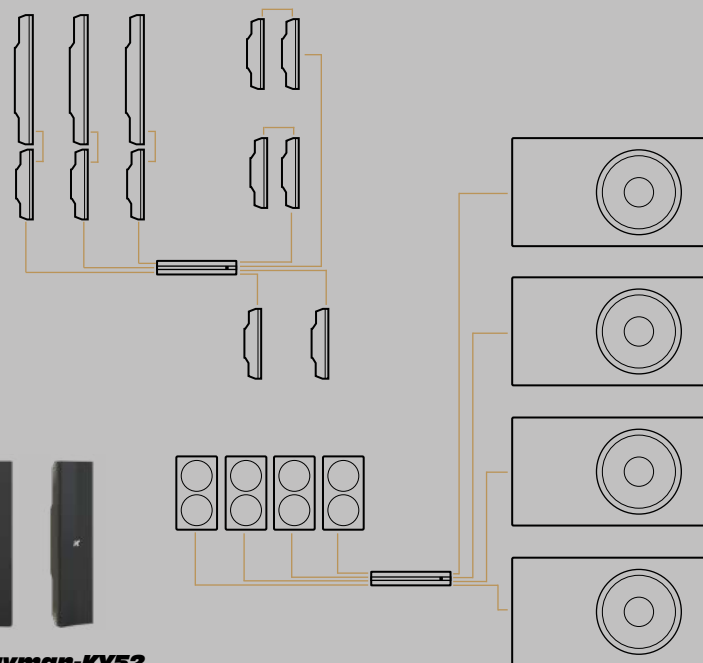

HOME THEATER

Residential

HOME THEATER

Configuration

9.1.4

Kayman-KV52

Speaker
120 x 520 x 130 mm
9 kg

Kayman-KV102