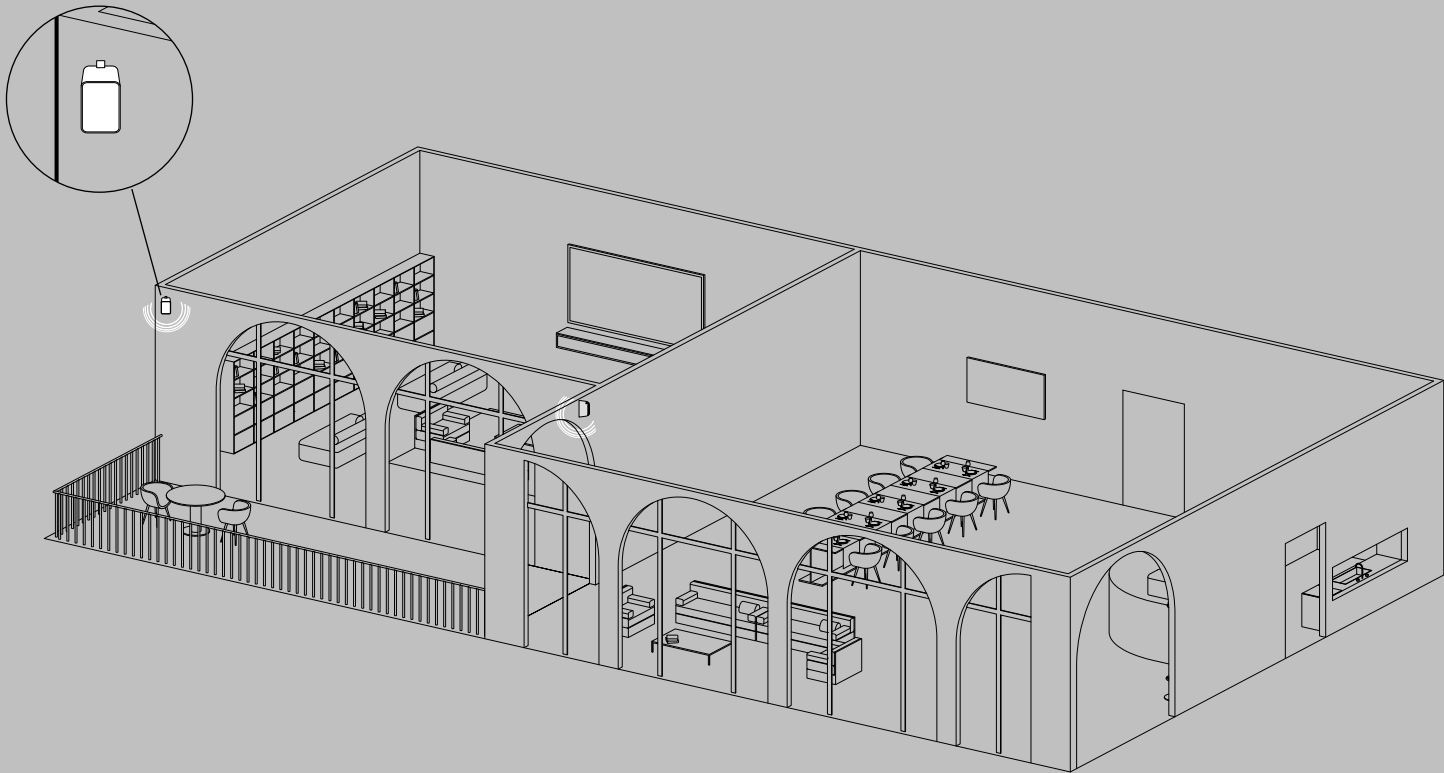

Configuration
Background Music

Speakers	Subwoofers	Amplifiers	Accessories
2x GG6	/	1x GA201	/