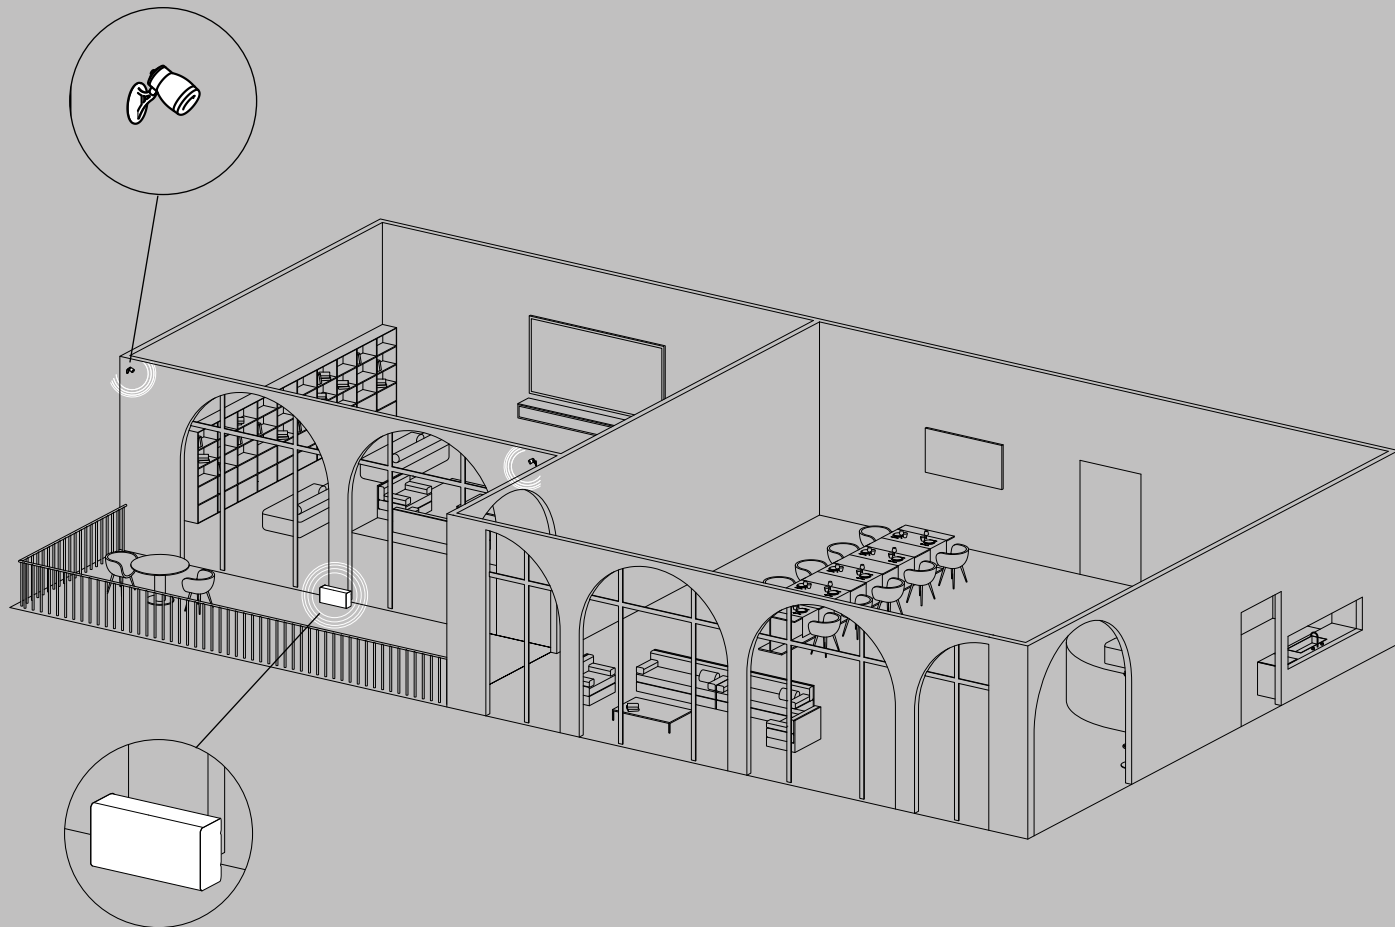

Configuration

Background Music

Speakers	Subwoofers	Amplifiers	Accessories
2x Tornado-KT2	1x Rumble-KU44 I	1x Kommander-KA02 I	K-WF44

4x **Tornado-KT2**

2x **Rumble-KU26**

1x **Kommander-KA04**

2x **Kobra-KK52 I**

1x **Rumble-KU210**

1x **Kommander-KA14 I**