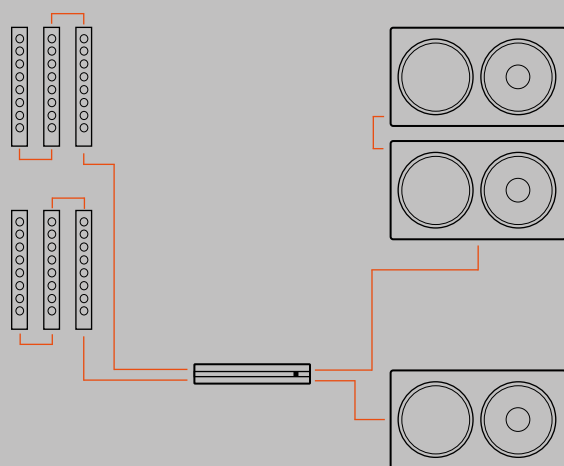

OUTDOOR LIVING SPACE

Residential

OUTDOOR LIVING SPACE

Configuration

Background Music

GF82

Speaker
60 x 590 x 72 mm
1,6 kg

GU210