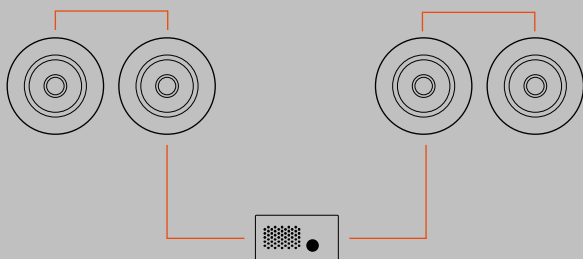

Residential KITCHEN

Configuration
Background Music

GC6

Speaker
277 x 210 x 87 mm
1,52 kg

GA201

Subwoofer
72 x 43 x 134 mm
1 kg