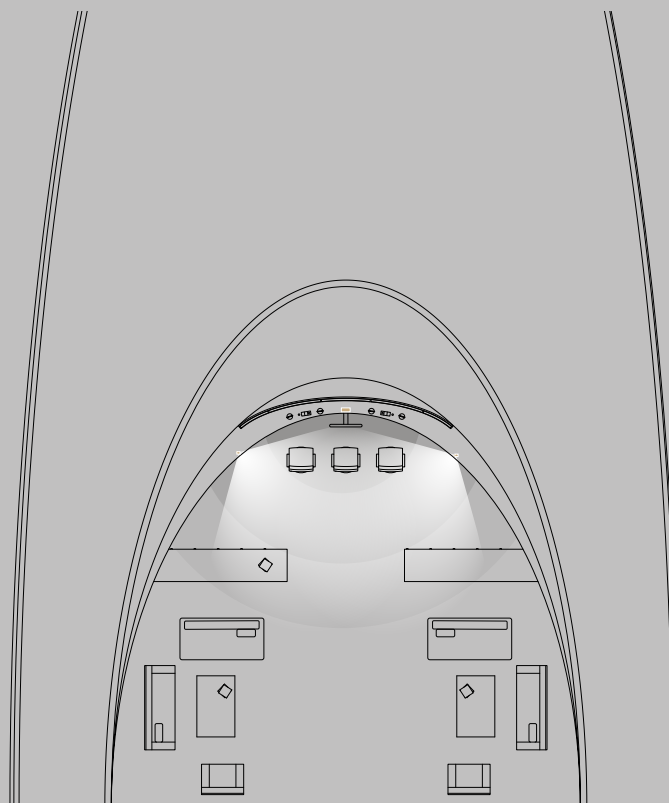

Music Use 

Speakers	Subwoofers	Amplifiers	Accessories
2x Pyton-KP102M I 2x Kayman-KY52M	2x Rumble-KU212M 1x Rumble-KU315M	1x Kommander-KA18	/

Yachting

CONTROL ROOM

Configuration

Loud Music

Kobra-KK52M I

Speaker
59 x 497 x 81 mm
2,3 kg