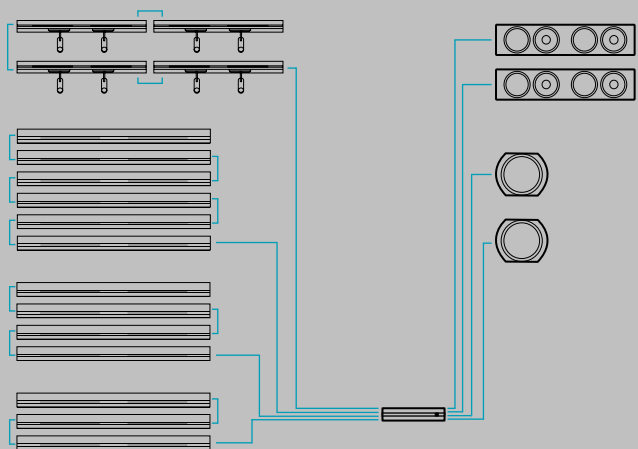

Residential

LIVING ROOM

Residential

LIVING ROOM

Configuration

Background Music

RAIL configurator

R120-DF-C-CL-W-AU