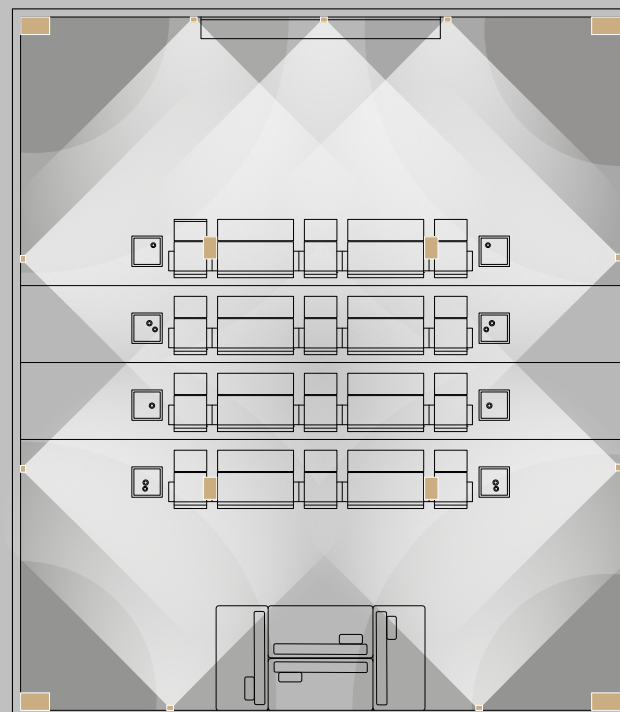

HOME THEATER

Residential

HOME THEATER

Configuration

9.1.4

Kayman-KV52

Speaker
120 x 520 x 130 mm
9 kg

Kayman-KV102