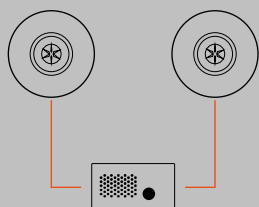

Configuration
Background Music

Speakers	Subwoofers	Amplifiers	Accessories
2x GC8I	/	1x GA41	/

Yachting

OWNER'S CABINS

Configuration

Background Music

GC3

Speaker
116 x 100 x 58 mm
0,4 kg