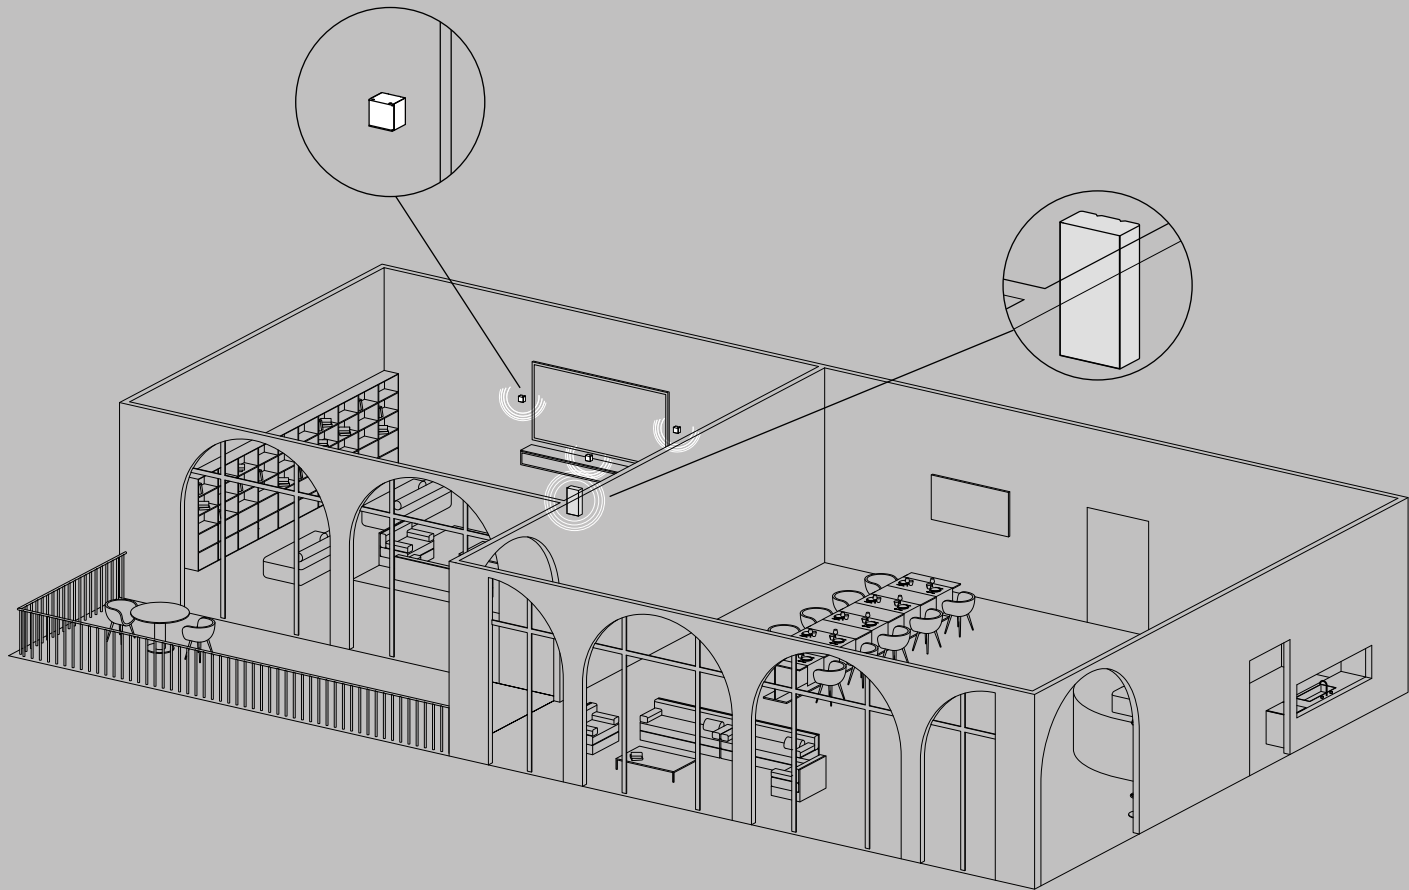

Configuration 2.1

Conf.	Speakers	Subwoofers	Amplifiers	Accessories
2.1	3x GH4	1x GU210	1x <i>Kommander-KA04</i>	/

5.1	6x GH4	1x GU210	/	/

2.1	2x GF42	1x GS6	1x GA201	/