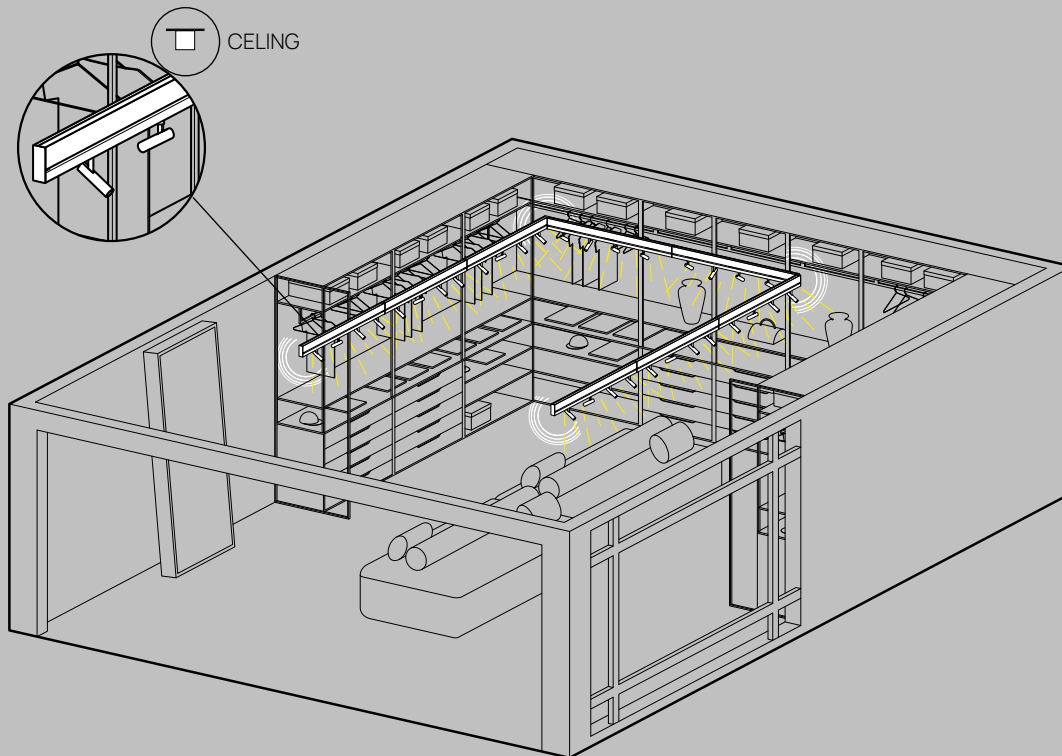

Configuration

Background Music

Considered Height: 4 m

Music Use

Rail	Subwoofers	Amplifiers	Accessories
8x R120-EO-V-DL-B-AU 32x SPOT-55-AL-B-C	/	1x Kommander-S-KA04	2x RTB 3x PLA1-120 5x PLA2-120 3x S-AL150-24 1x RTLDXB 1x RTLSXB