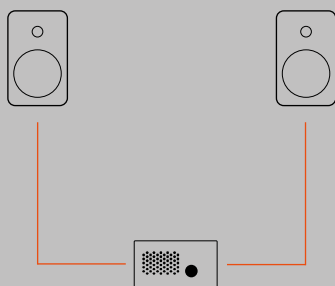

Residential **TERRACE**

Configuration
Background Music

GG6

Speaker
193 x 310 x 180 mm
2,8 kg

GA201

Subwoofer
72 x 43 x 134 mm
1 kg