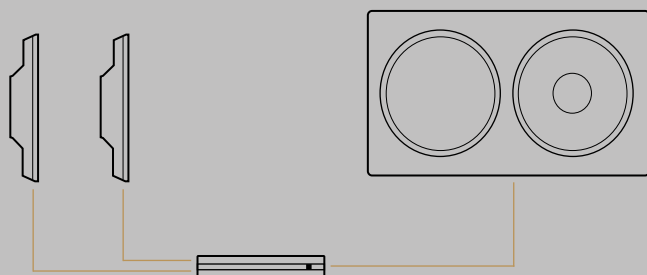

Music Use 

Speakers	Subwoofers	Amplifiers	Accessories
2x Pyton-KP102M I 2x Kayman-KY52M	2x Rumble-KU212M 1x Rumble-KU315M	1x Kommander-KA18	/

Yachting

CONTROL ROOM

Configuration

Loud Music

Kobra-KK52M I

Speaker
59 x 497 x 81 mm
2,3 kg