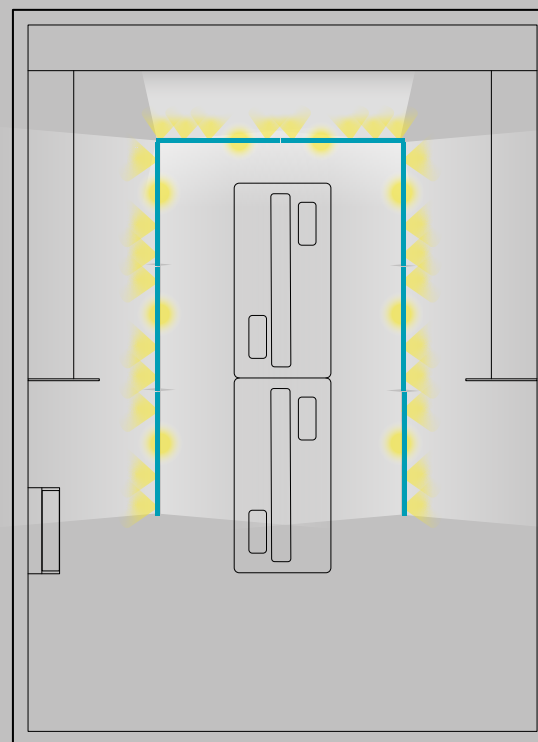

RAIL configurator