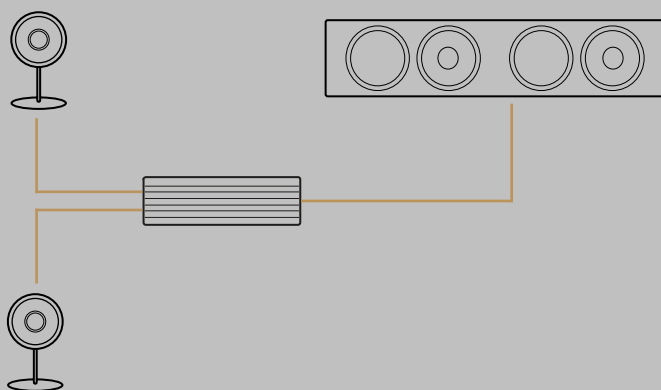

TERRACE

Residential

TERRACE

Configuration

Background Music

Tornado-KT2

Speaker
74 x 74 x 118 mm
0,6 kg

Rumble-KU44 I