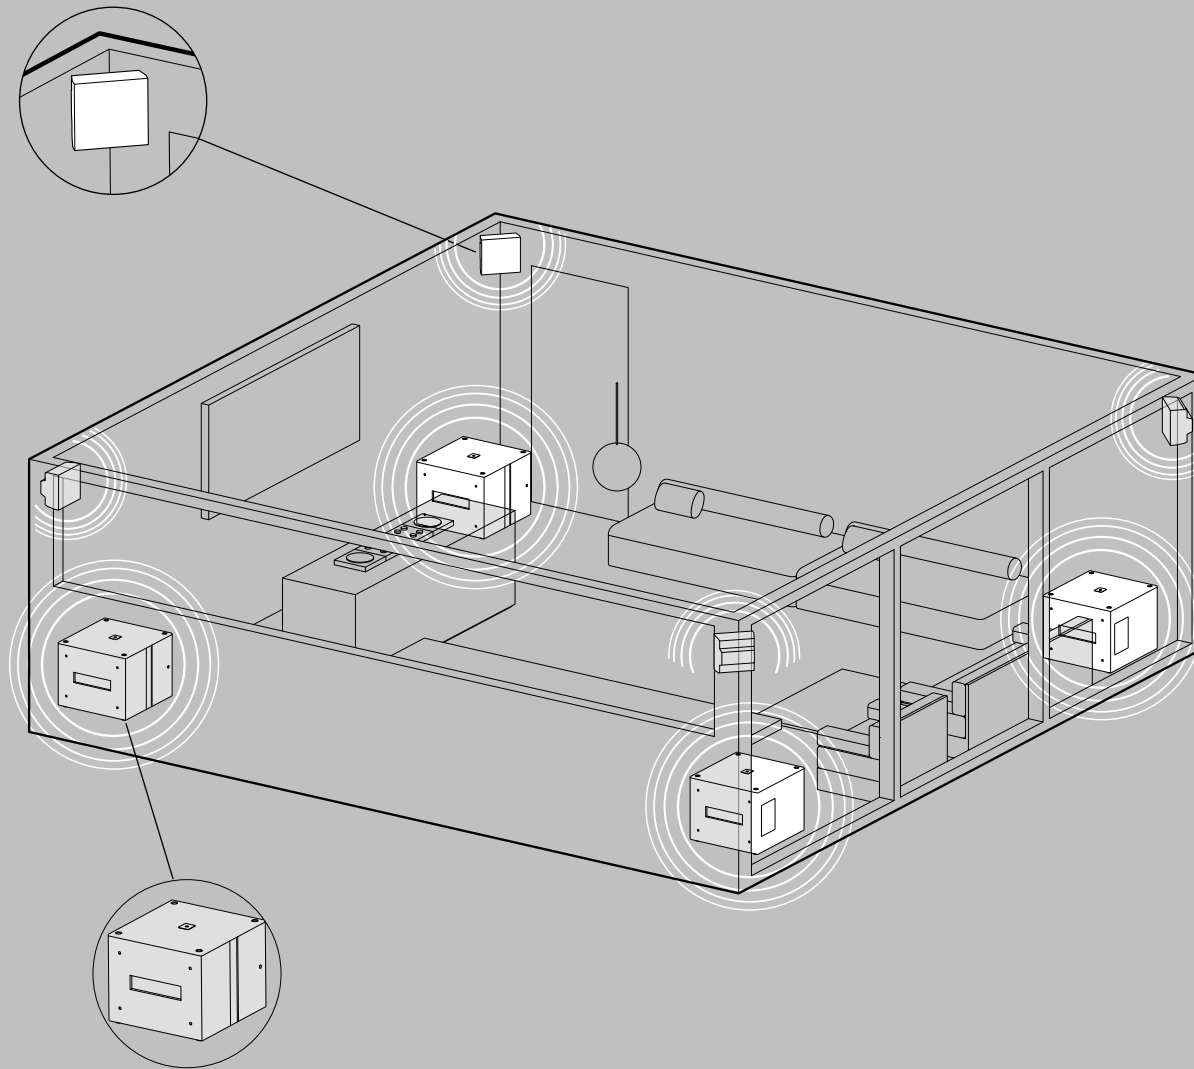

Configuration
Loud Music

Music Use

Speakers	Subwoofers	Amplifiers	Accessories
4x Dragon-KX12	4x Thunder-KS3 I	1x Kommander-KA208