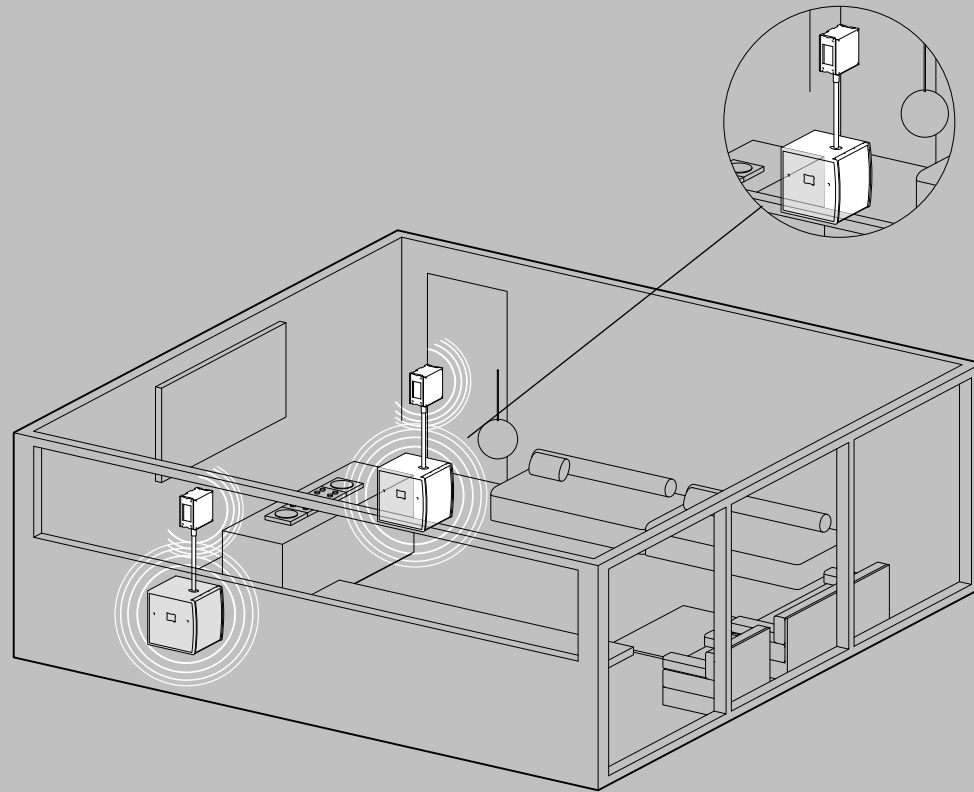

Residential

MINI NIGHT CLUB

Configuration

Loud Music

GP1812A

System

GP1812

System