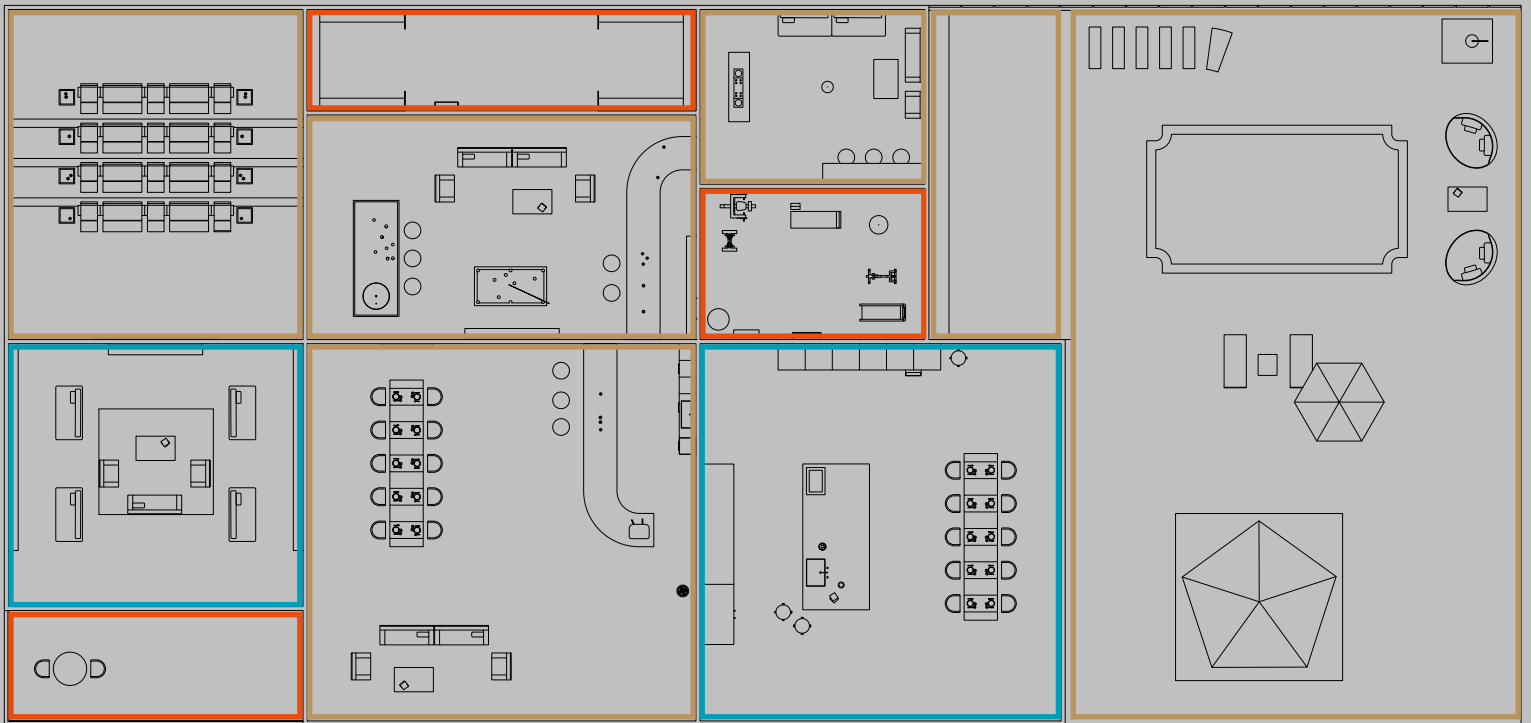

EcoSystem application

This configuration shows an example of a private residence