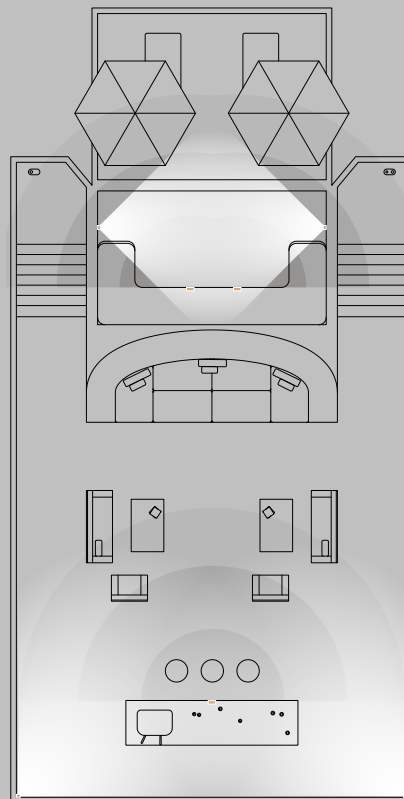

GALLEY & BAR AREA

Yachting

GALLEY & BAR AREA

Configuration

Loud Music

Pyton-KP102M I

Speaker
89 x 1000 x 118 mm
12,0 kg

Kayman-KY52M