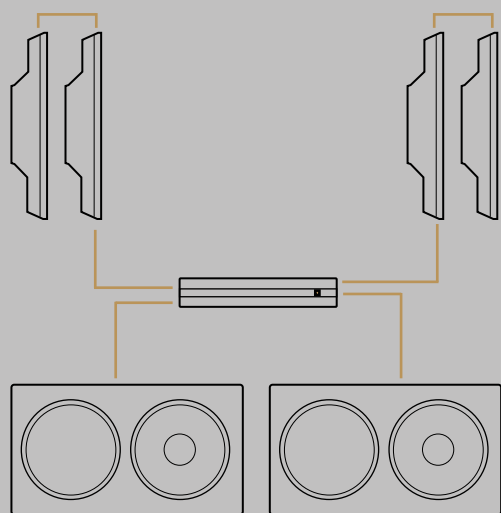

Residential

GAME-PARTY ROOM

Configuration

Loud Music