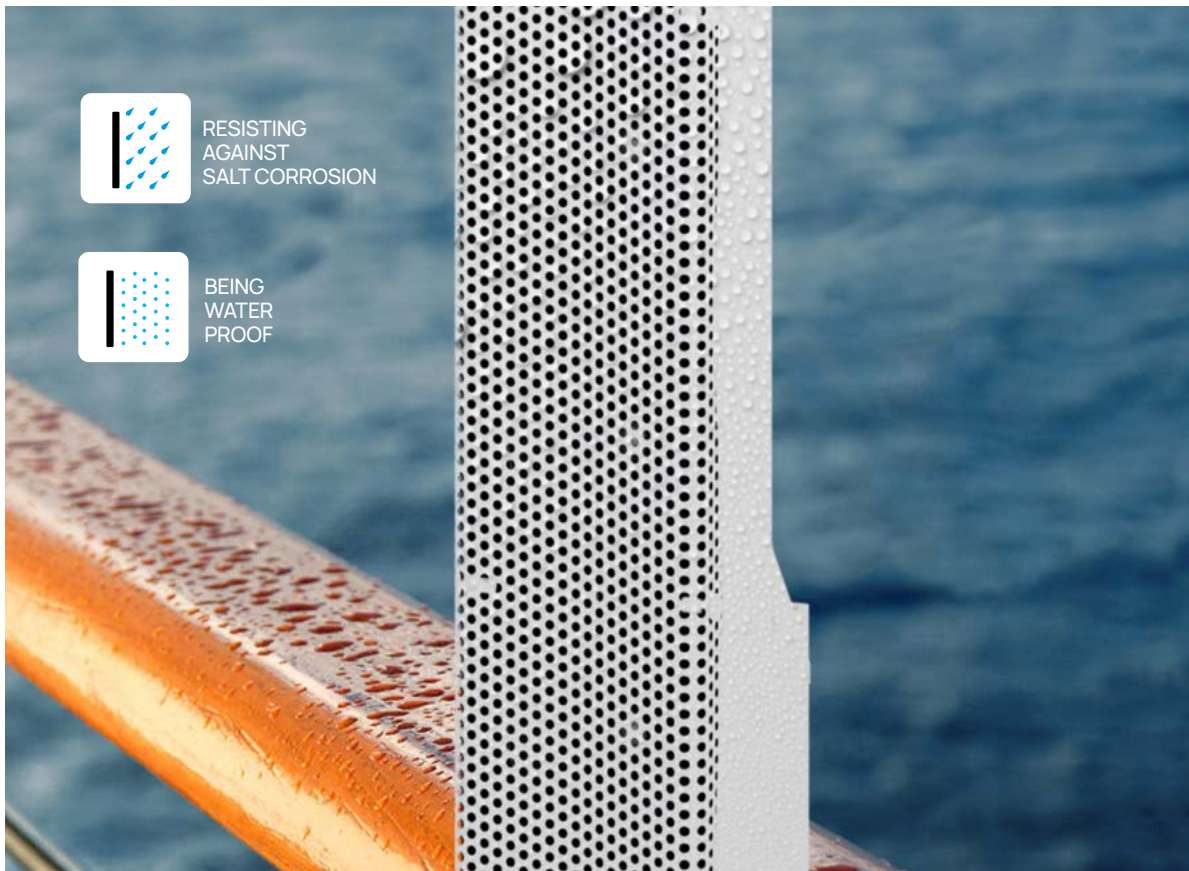

RESIDENTIAL & YACHTING

AUDIO SOLUTIONS

MARINE TREATMENTS AND DEDICATED IP ACCESSORIES INCLUDED

An epoxy-based Cataphoresis treatment is applied by electroplating on all K-ARRAY's Marine products, ensuring a total coating with homogeneity of constant thickness to give metal surfaces a considerable resistance to chemical environmental corrosion.

Nano-powders of Zirconium are used in the formation of phosphate coatings to improve corrosion resistance and paint durability. Different joining accessories and screws are used to resist corrosion, and chassis are made of only premium materials like resistant stainless steel. The cone drivers have been waterproofed and UV proof treated. IP accessories are always included and in some products the connectors have been replaced with built-in cable gland.