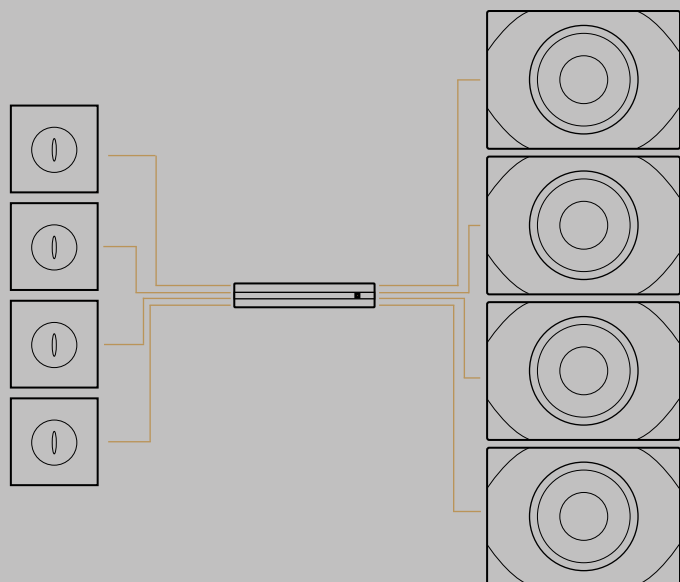

Residential

MINI NIGHT CLUB

Configuration

Loud Music