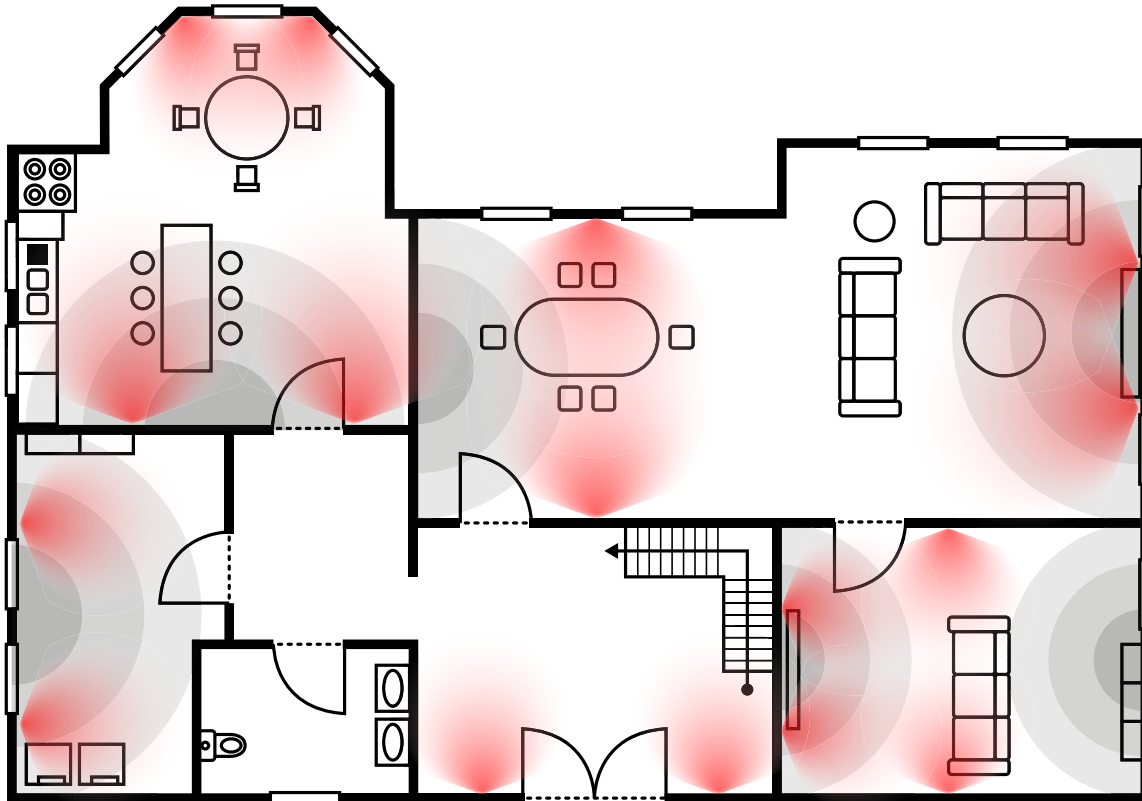

RESIDENTIAL & YACHTING

AUDIO SOLUTIONS

BALANCING SOUND ACROSS SPACES

In a residential environment, there may be the need to distribute audio across multiple rooms or zones, each with different acoustic characteristics and usage requirements.

All of this is possible thanks to an integrated, multi-room network system that can be controlled easily via our brand new K-Control that features a customizable dashboard and a dedicated app to control the devices in a specific space and truly evaluates the user experience.