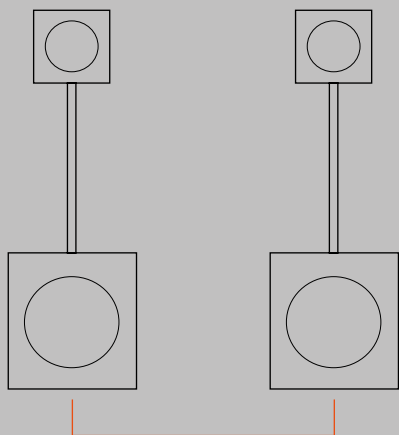

Residential

MINI NIGHT CLUB

Configuration

Loud Music

GP1812A

System