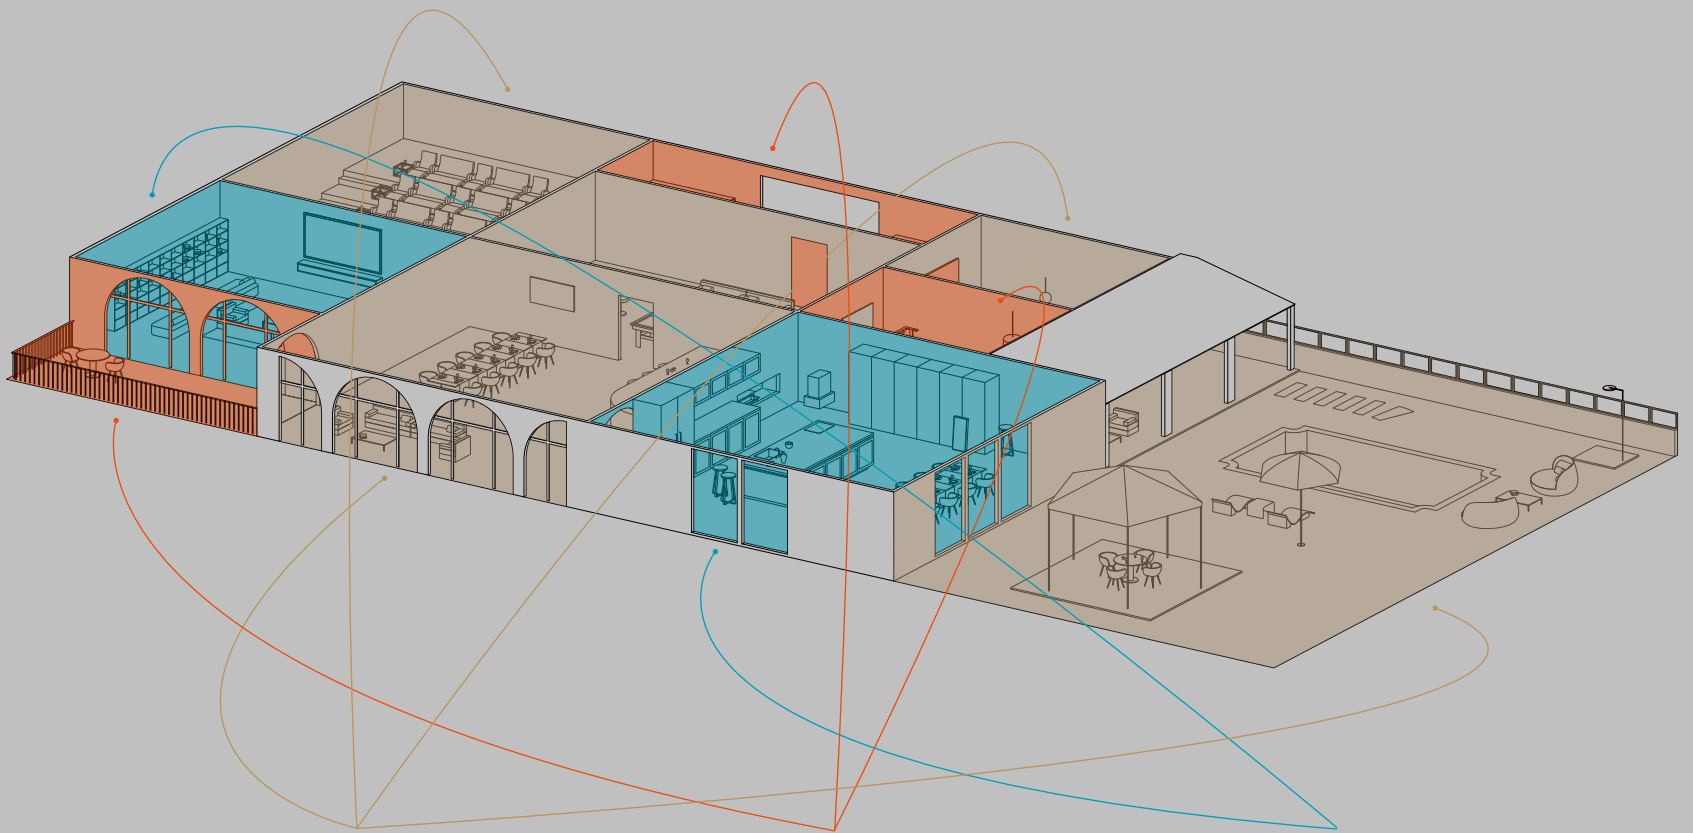

K-ARRAY
Unique Audio Solutions

KGEAR
Smart Audio Solutions

KSCAPE
Merging Senses