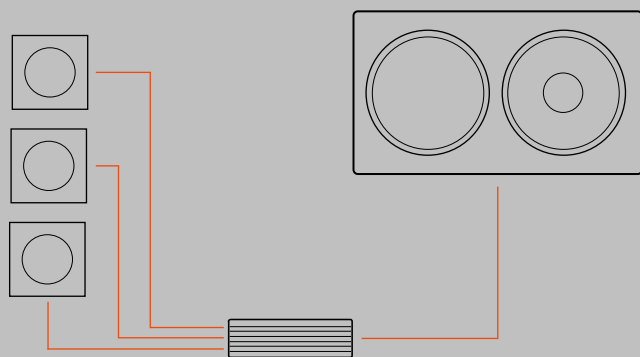

MEDIA ROOM

Residential

MEDIA ROOM

Configuration

2.1

GH4

Speaker
112 x 112 x 94 mm
1,2kg

GU210