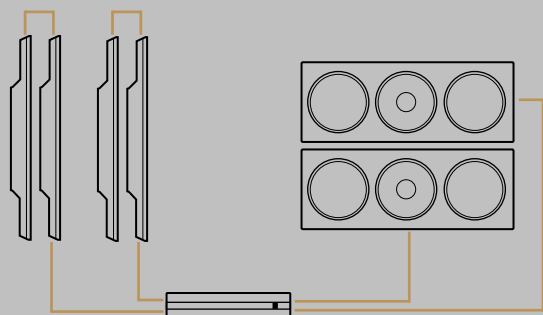

Residential

OUTDOOR LIVING SPACE 1

Configuration

Background Music + Loud Music

Kobra-KK102 I

Speaker
59 x 1000 x 81 mm
4,8 kg

Rumble-KU315

Subwoofer
1230 x 450 x 250 mm
40 kg

Tornado-KT2

Speaker
74 x 74 x 118 mm
0,6 kg

Rumble-KU26

Subwoofer
350 x 180 x 118 mm
5,9 kg

Kommander-KA04

Amplifier
219 x 46 x 320 mm
1,2 kg

Kommander-KA34

Amplifier
430 x 87 x 430 mm
6 kg