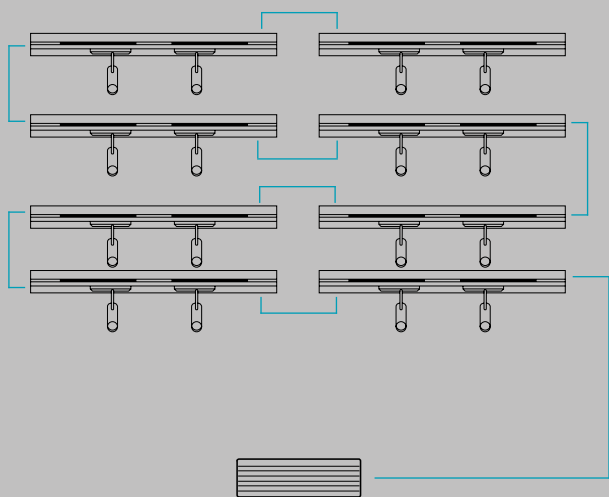

Residential

WALK-IN CLOSET

Configuration

Background Music

R120-EO-V-DL-B-AU

Speaker + Light
1190x35x92 mm
3 kg

Spot

Amplifier
219 x 46 x 320 mm
1,2 kg