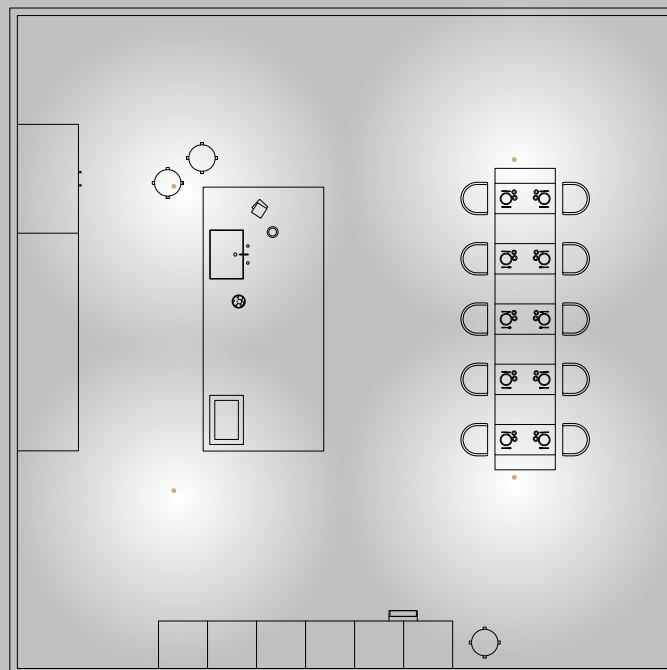

Residential KITCHEN

Configuration
Background Music

GC6

Speaker
277 x 210 x 87 mm
1,52 kg

GA201

Subwoofer
72 x 43 x 134 mm
1 kg