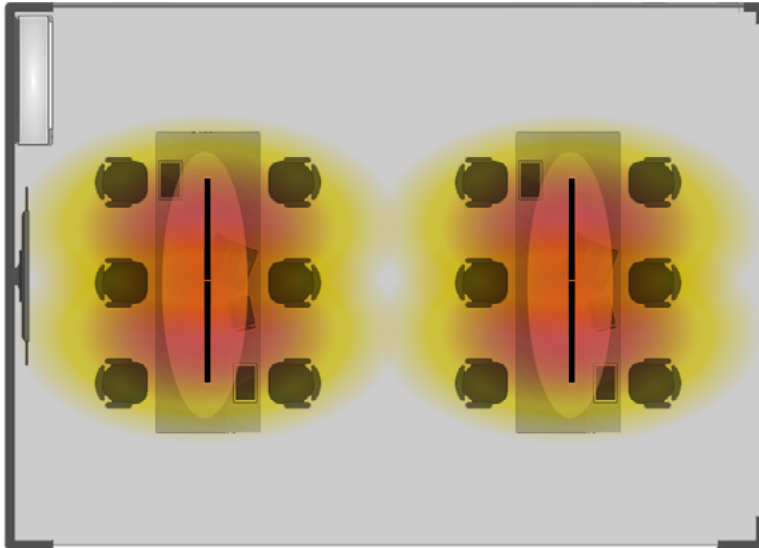

IMMERSIVE SOUNDSCAPES

The discrete nature of RAIL ensures consistent coverage, significantly enhancing the overall listening experience. The integration of 3x full-range K-ARRAY transducers enable a uniform sound distribution throughout the entire space with a clear frequency response. Ingeniously concealed within a compact and linear body, the speakers remain completely invisible, effectively hiding the sound sources from the listener without compromising the quality.

SEAMLESS INTEGRATION AND CUSTOMIZATION: KSCAPE RAIL'S INNOVATIVE LIGHTING SYSTEM

When the goal is to maintain the integrity of the existing electrical system, the Bluetooth Casambi lighting control option provided by RAIL proves highly advantageous. This control feature allows for effortless adjustment of light intensity and effortless creation of personalised lighting scenarios.

For cutting-edge installations, however, the utilisation of DALI control is highly recommended. This integration enables RAIL to become part of more sophisticated home automation systems, offering centralised and advanced light management.