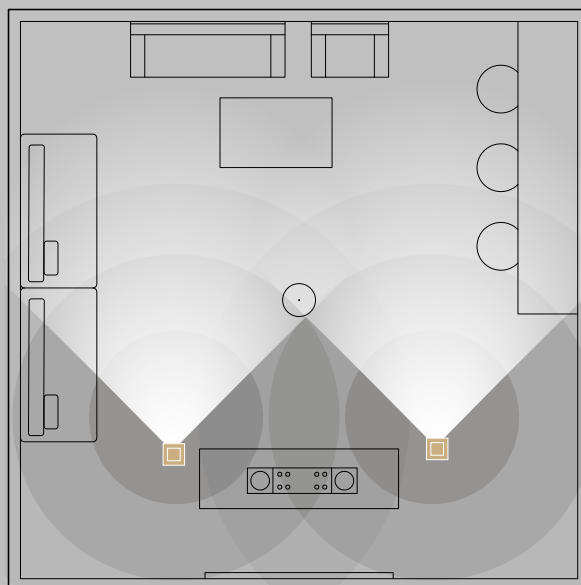

Residential

MINI NIGHT CLUB

Configuration

Loud Music

GP1812A

System