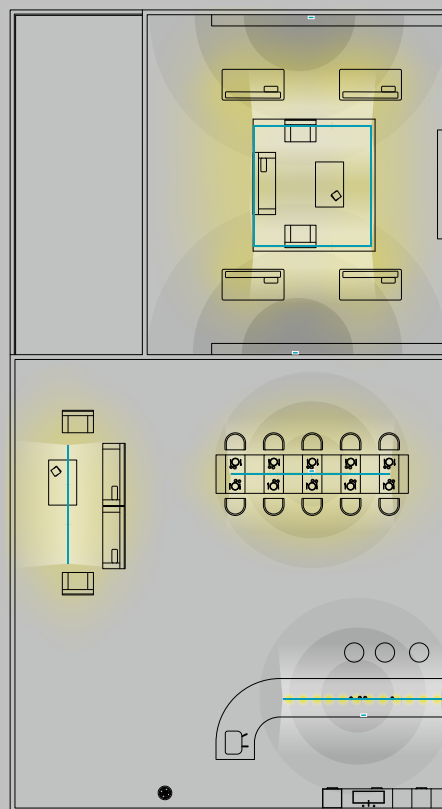

Residential

LIVING ROOM

Residential

LIVING ROOM

Configuration

Background Music

RAIL configurator

R120-DF-C-CL-W-AU