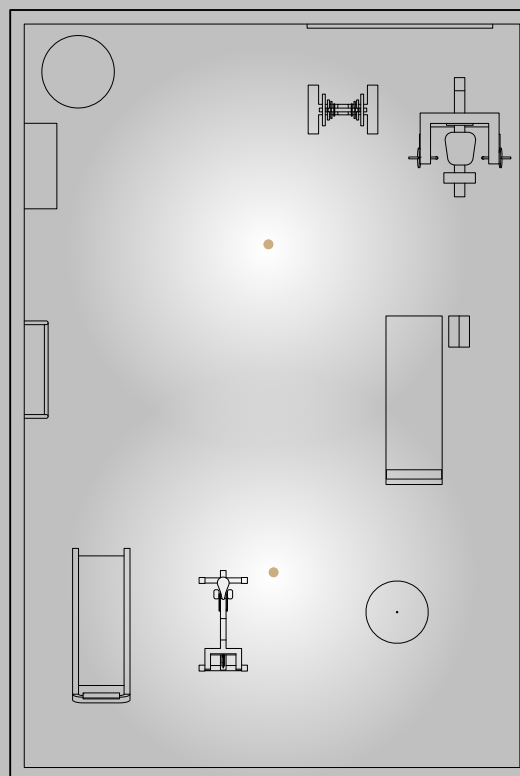

Residential

PRIVATE GYM

Configuration

Background Music

GC8I

Speaker
277 x 258 x 105 mm
2,04 kg

GA41

Subwoofer
145 x 90 x 418 mm
2,6 kg