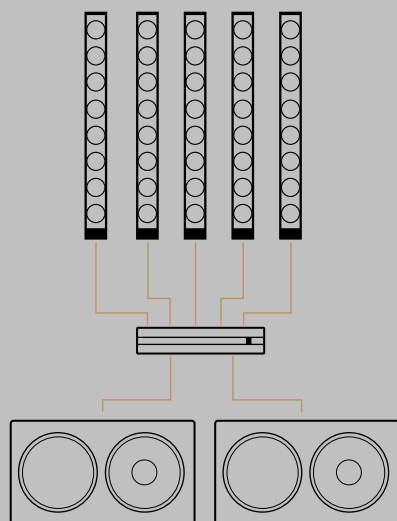

Yachting

YACHT SALON

Configuration

5.1