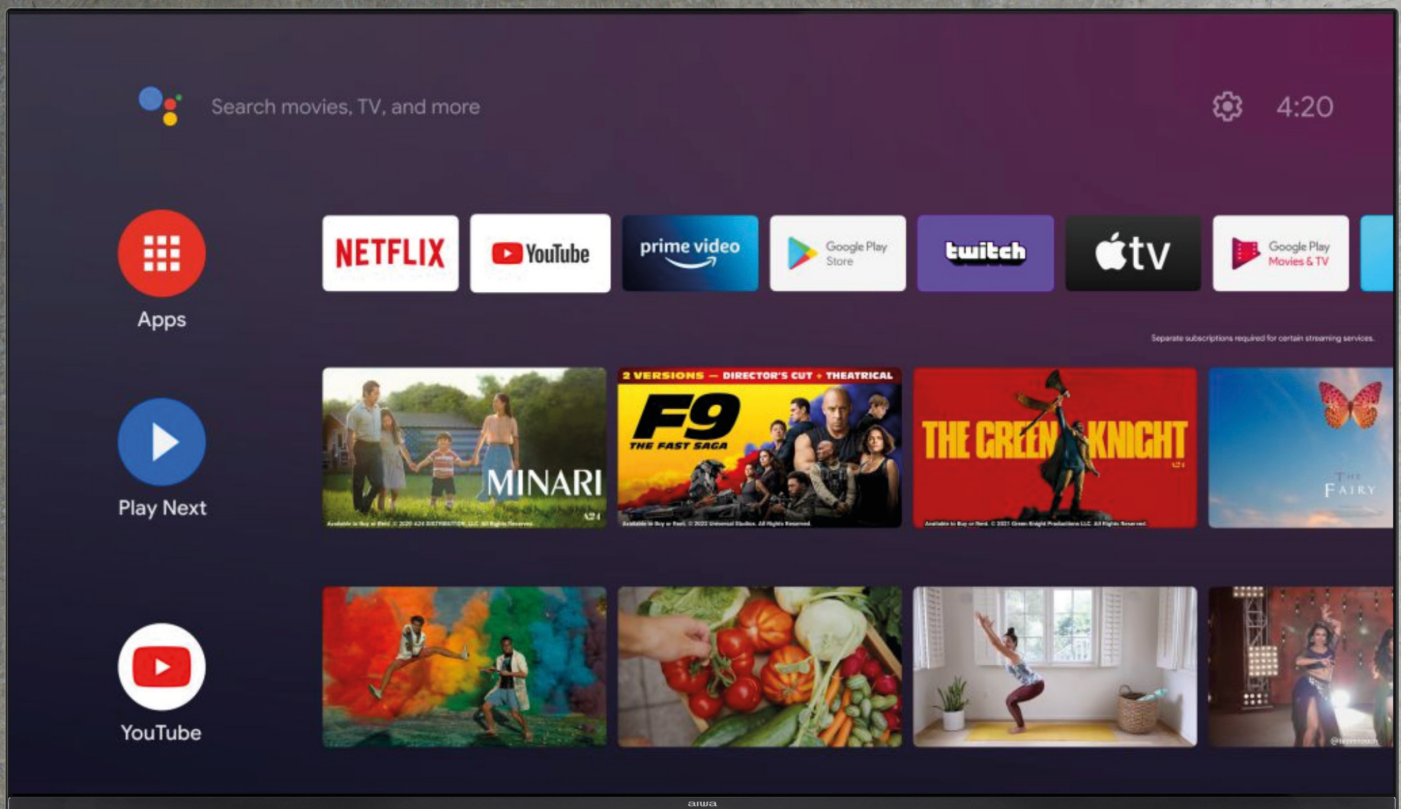

aiwa®

Japan est1951

INFINITY SERIES

**FEEL THE NEW EXPERIENCE
GOOD DESIGN & BEST TECHNOLOGY**