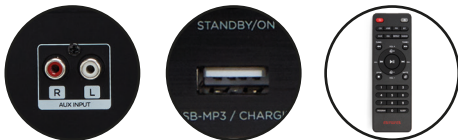

## MSBTU-600 MICRO MUSIC SYSTEM

100  
W

COMPACT  
disc  
DIGITAL AUDIO

BLUETOOTH 5.0

USB  
PORT

AUX IN

FM PLL

- Ultra Powerful 100W RMS Audio Output Power, with Class-D amp.
- Built-in DSP (Digital Signal Processor) with multiple Preset Equalizer modes.
- Insert Bass and Treble Audio Controls.
- HyperBASS Kevlar speaker system with 2x5" BASS Drivers and 2xHF Tweeters.
- Elegant Brushed Metal Front Panel and Glass Facia.
- White LED Alphanumeric Display.
- Motorized CD-Tray with multiple playback formats: CD, CD-R, CD-RW and CD-MP3 with ID3-Tag Text Display.
- FM-PLL Stereo Radio Tuner with RDS function.
- Auto-Scan with 30 Preset Station Memories.
- Bluetooth version 5.0. Wireless Receiver (AVRCP + A2DP) with 10M range.
- USB MP3-Player (128GB readable) with ID3-Tag text display.
- Full Function Ergonomic Remote Control included.
- RCA stereo AUX input Jacks on REAR panel, 3.5mm Stereo Parallel AUX-In Jack on front.
- 3.5mm Stereo Headphone Jack on FRONT Panel.
- Includes Antenna-Cable, 2 x speaker cables, Remote Control, 2xAAA AIWA Batteries, RCA-RCA Stereo AUX-IN Cable.
- Dimensions: Main Unit 26 x 26 x 13.5 cm. Speaker: 18 x 24 x 28 cm.