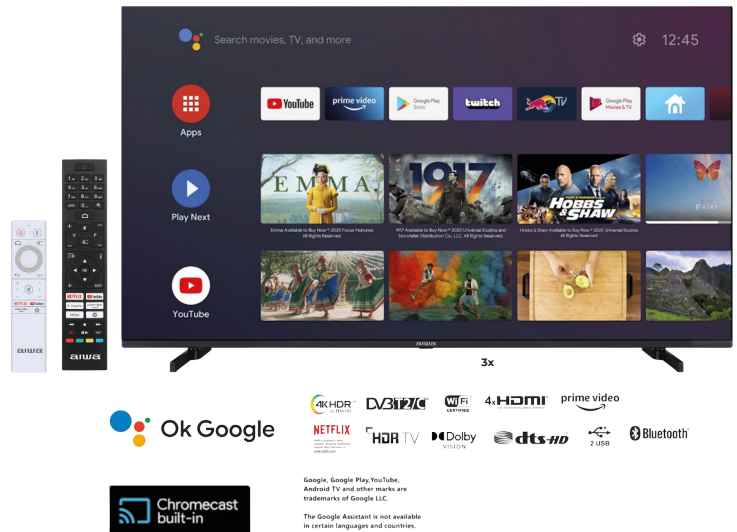

65AN7503UHD

ANDROID TV UHD 65" DLED

- ANDROID TV 65"
- 4k Ultra HD (3840x2160).
- Android TV. Google Assistant.
- Pre-installed applications: Netflix, Prime video, Youtube, Youtube HDR...
- Integrated Chromecast system. Integrated Wi-Fi.
- Bluetooth Connection.
- Dolby Audio System sound quality. Dolby Atmos.
- Ger (D) + Nicam Stereo.
- Audio output power 2x12W RMS(%10 THD)
- Connections: LAN (RJ-45), Antenna, SAT, 3 x HDMI, Cvsb, Digital Audio (Optical), Ci Slot, 2xUSB.
- H.265 (HEVC) & DVB-T with CI/ DVB-T2 with CI+/ DVB-C/ DVB-S/S2.
- TV System: PAL-BG/I/DK SECAM-BG/DK SECAM-BG/DK NTSC-M, NICAM, A2, DVB-T/T2, DVB-C, DVB-S/S2.
- Picture format: Auto / 4:3 / 16:9 / Movie / Panorama.
- Multilingual OSD with 36 languages. Subtitles.
- Vesa: M6 400X200
- Includes remote control with voice control, 2 Aiwa alkaline batteries, Metal Stand Kit, AC cable, 17cm length AV-cable (RCA "F" to 3.5mm "M") and manual...
- Dimensions excluding base: 145,3 x 83,6 x 7,3 cm.
- Weight: 19,55kg