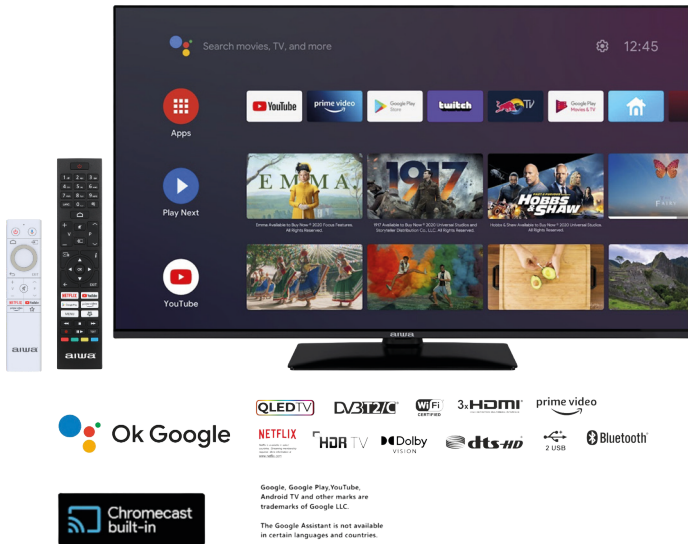

43QS8503UHD

TV UHD 43" QLED

- QLED TV 43"
- 4K Ultra HD (3840 x 2160).
- QLED
- Android TV. Google Assistant.
- Pre-installed applications: Netflix, Prime video, Youtube, Youtube HDR...
- Integrated Chromecast system. Integrated Wi-Fi.
- Bluetooth Connection.
- Dolby Audio System sound quality. Dolby Atmos.
- Ger (D) + Nicam Stereo.
- Audio output power 2x10W RMS(%10 THD)
- Connections: LAN (RJ-45), Antenna, SAT, 3 x HDMI, Cvsb, Digital Audio (Optical), Ci Slot, 2xUSB.
- H.265 (HEVC) & DVB-T with CI/ DVB-T2 with CI+/ DVB-C/ DVB-S/S2.
- TV System: PAL-BG/I/DK SECAM-BG/DK SECAM-BG/DK NTSC-M, NICAM, A2, DVB-T/T2, DVB-C, DVB-S/S2.
- Picture format: Auto / 4:3 / 16:9 / Movie / Panorama.
- Multilingual OSD with 36 languages. Subtitles.
- Vesa: M4 100X100
- Includes remote control with voice control, 2 Aiwa alkaline batteries, Metal Stand Kit, AC cable, 17cm length AV-cable (RCA "F" to 3.5mm "M") and manual...
- Dimensions excluding base: 96,4 x 56 x 6,6 cm.
- Weight: 7,5 kg