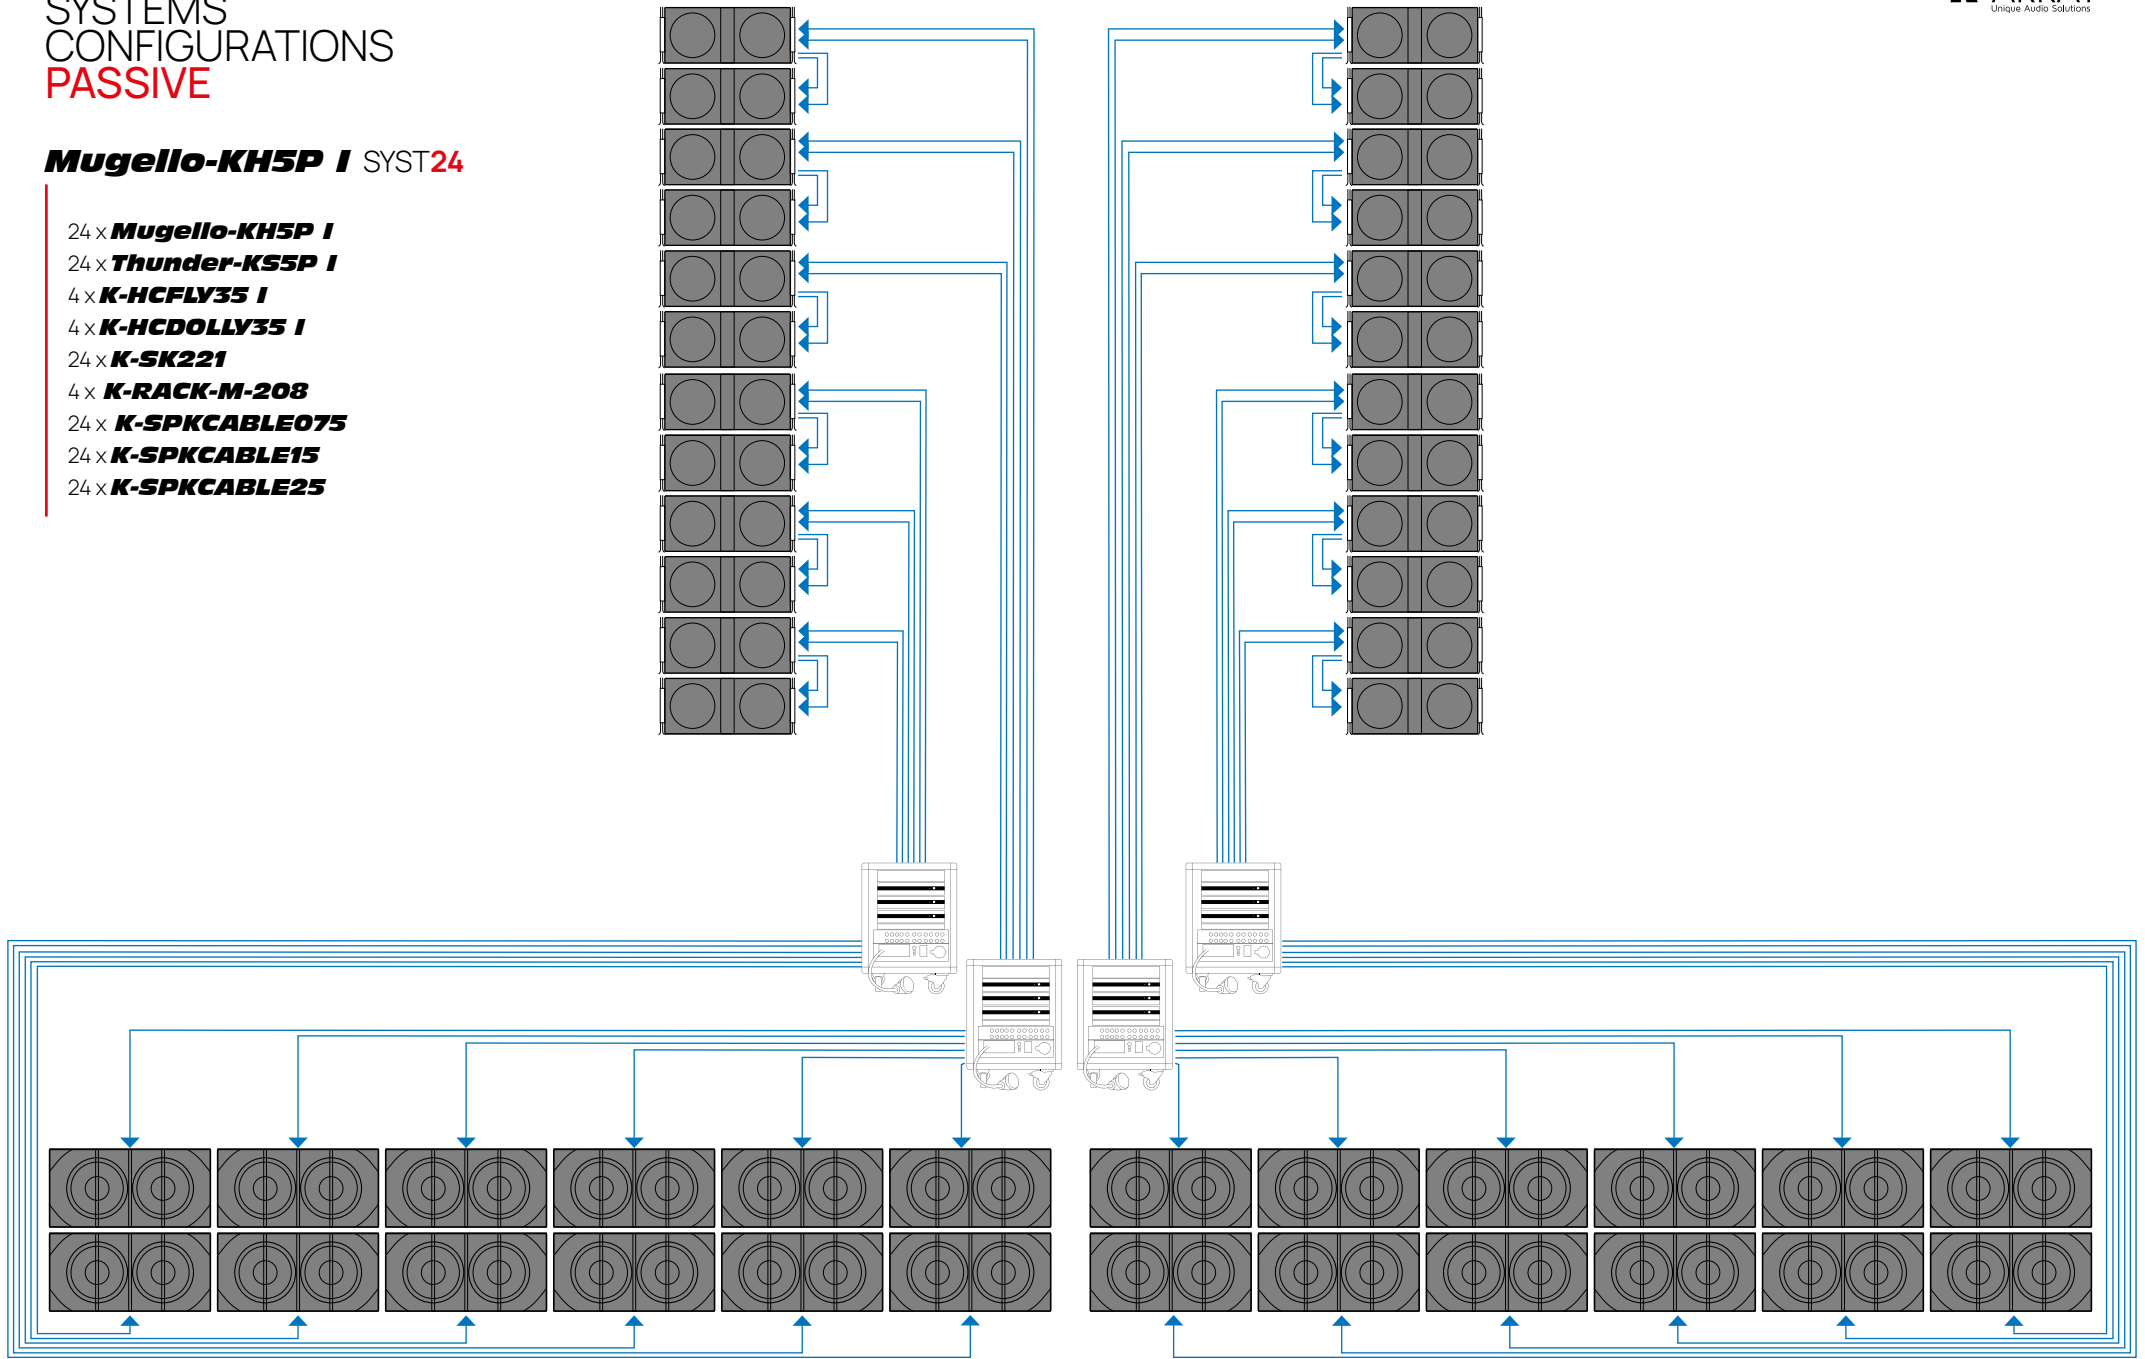

SYSTEMS
CONFIGURATIONS
PASSIVE

Mugello-KH5P I SYST24

- 24 x **Mugello-KH5P I**
- 24 x **Thunder-KS5P I**
- 4 x **K-HCFLY35 I**
- 4 x **K-HCDOLLY35 I**
- 24 x **K-SK221**
- 4 x **K-RACK-M-208**
- 24 x **K-SPKCABLE075**
- 24 x **K-SPKCABLE15**
- 24 x **K-SPKCABLE25**