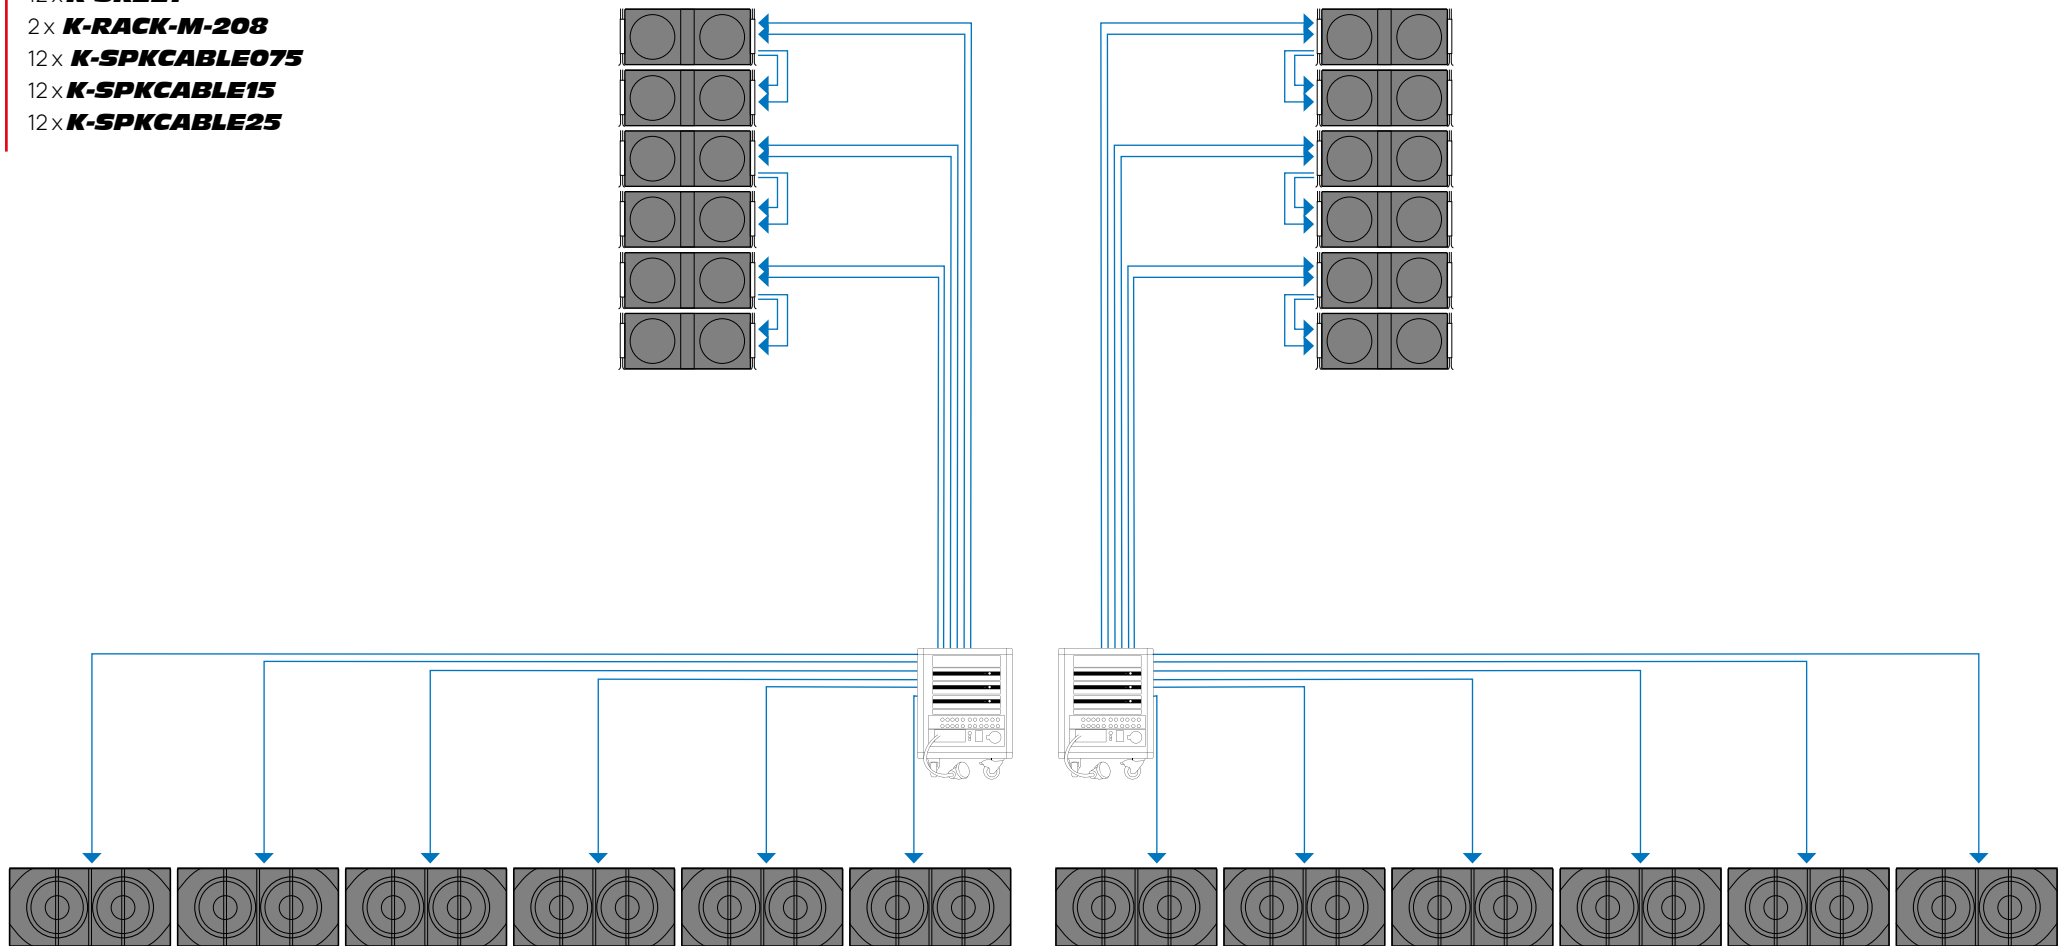

Mugello-KH5P I SYST12

- 12x **Mugello-KH5P I**
- 12x **Thunder-KS5P I**
- 2x **K-HCFLY35 I**
- 2x **K-HCDOLLY35 I**
- 12x **K-SK221**
- 2x **K-RACK-M-208**
- 12x **K-SPKCABLE075**
- 12x **K-SPKCABLE15**
- 12x **K-SPKCABLE25**