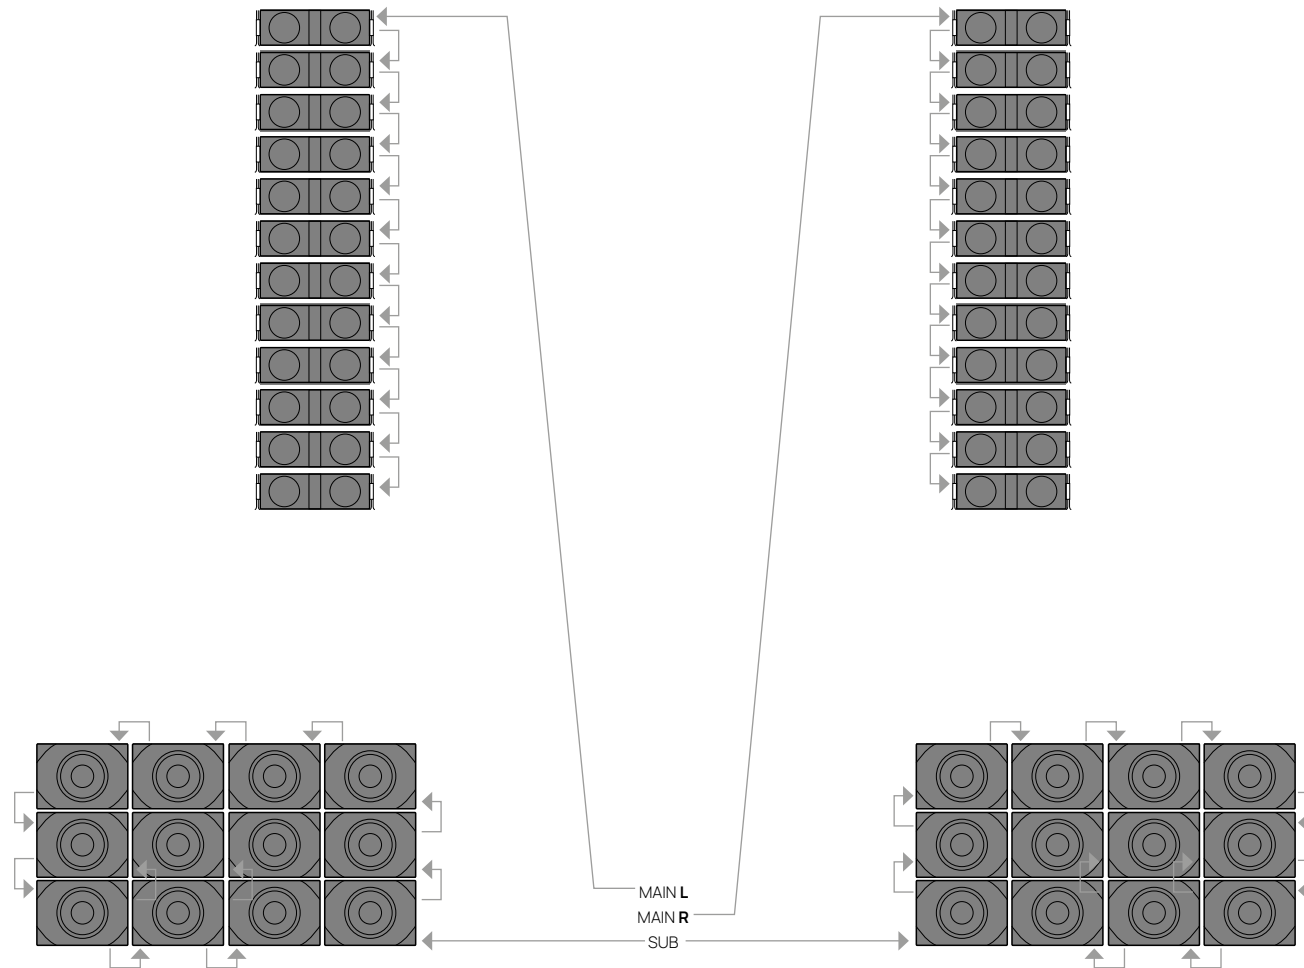

SYSTEMS
CONFIGURATIONS
ACTIVE

Mugello-KH2 I SYST24

24 x **Mugello-KH2 I**

24 x **Thunder-KS3 I**

4 x **K-HCFLY2 I**

16 x **K-HCDOLLY2 I**