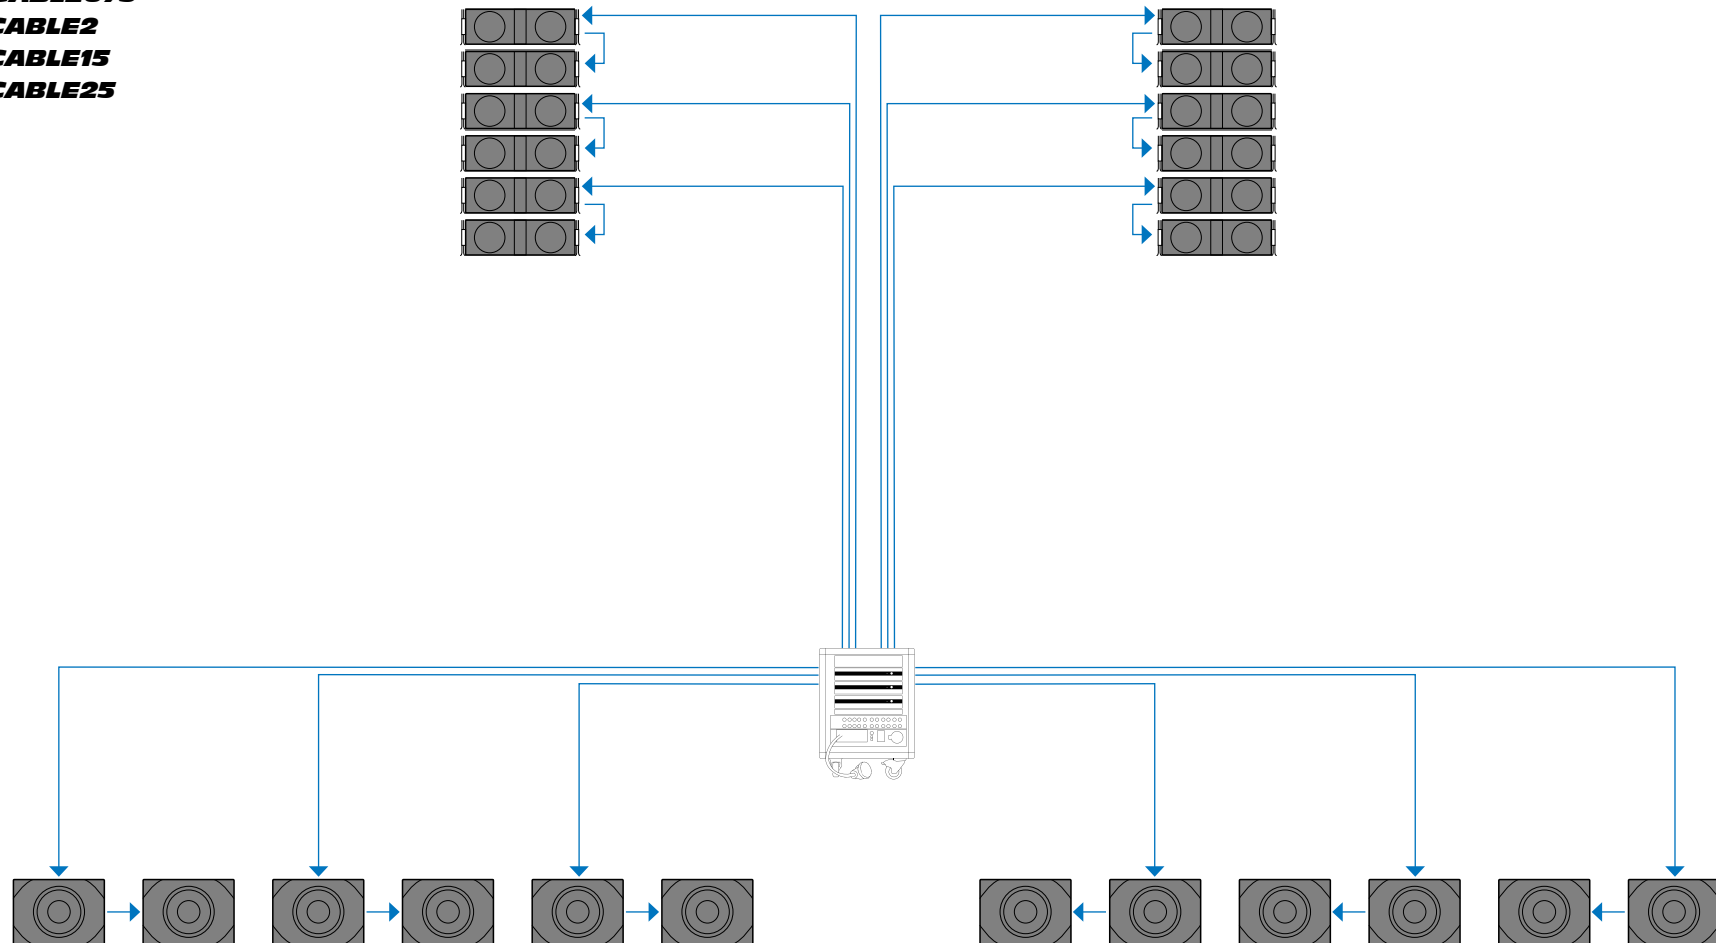

SYSTEMS CONFIGURATIONS

PASSIVE

Mugello-KH2P I SYST24

- 24 x **KH2P I**
- 24 x **KS3P I**
- 4 x **K-HCFLY2 I**
- 16 x **K-HCDOLLY2 I**
- 2 x **K-RACK-M-208**
- 12 x **K-SPKCABLE075**
- 12 x **K-SPKCABLE2**
- 12 x **K-SPKCABLE15**
- 12 x **K-SPKCABLE25**