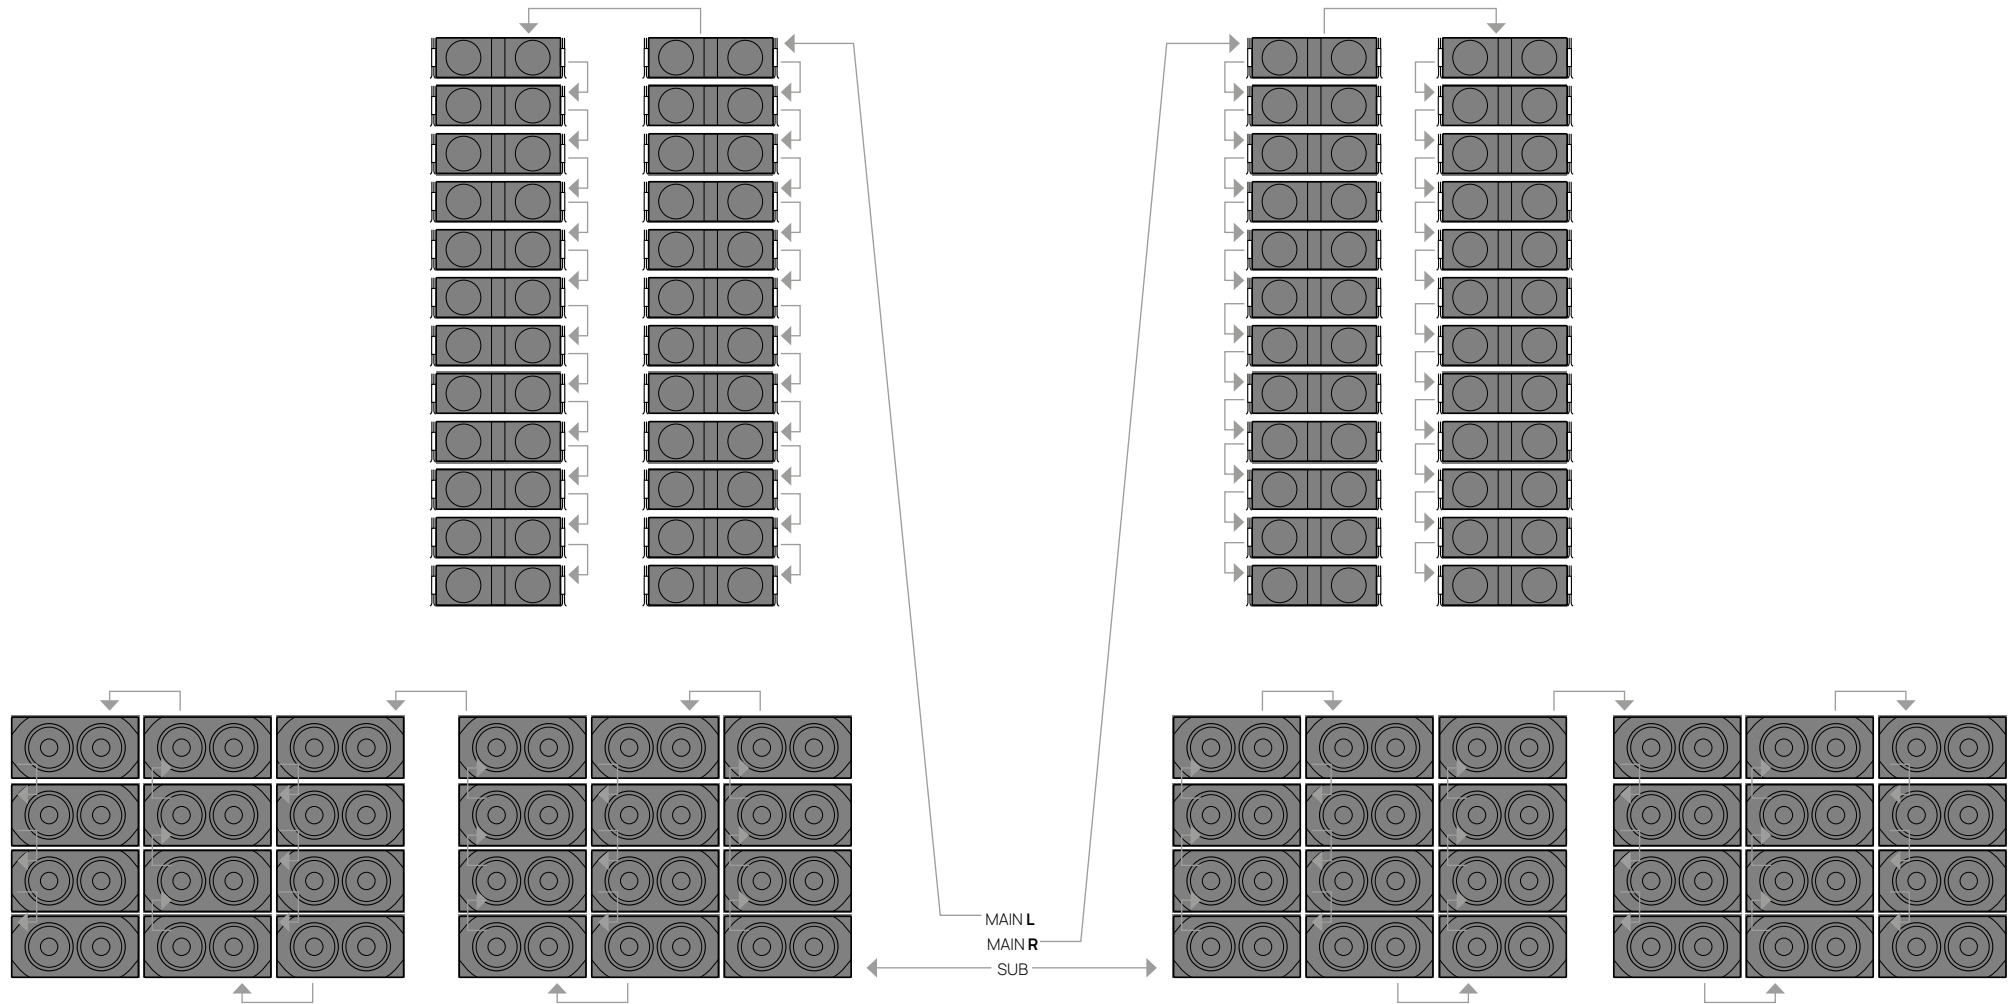

SYSTEMS CONFIGURATIONS ACTIVE

Mugello-KH3 I SYST48

- 48 x **Mugello-KH3 I**
- 48 x **Thunder-KS4 I**
- 8 x **K-HCFLY35 I**
- 32 x **K-HCDOLLY35 I**