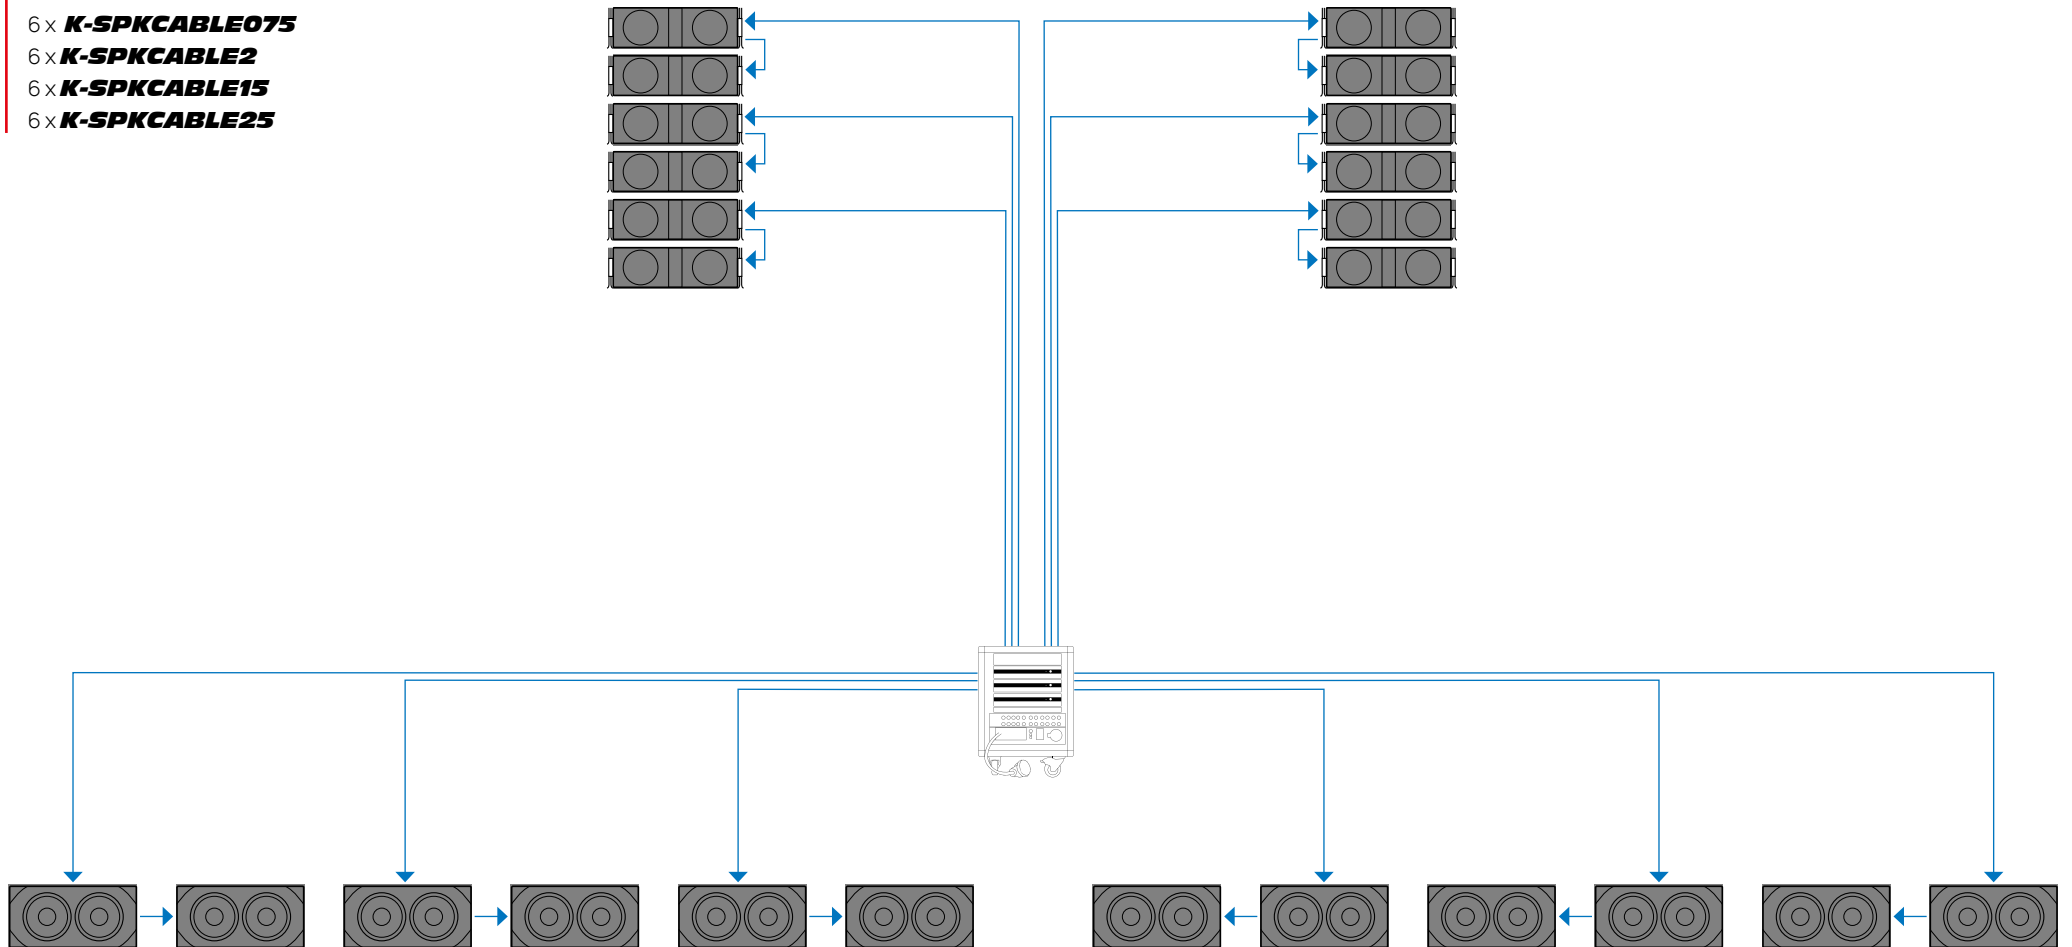

Mugello-KH3P I SYST12

- 12 x **Mugello-KH3P I**
- 12 x **Thunder-KS4P I**
- 2 x **K-HCFLY35 I**
- 8 x **K-HCDOLLY35 I**
- 1 x **K-RACK-M-208**
- 6 x **K-SPKCABLE075**
- 6 x **K-SPKCABLE2**
- 6 x **K-SPKCABLE15**
- 6 x **K-SPKCABLE25**