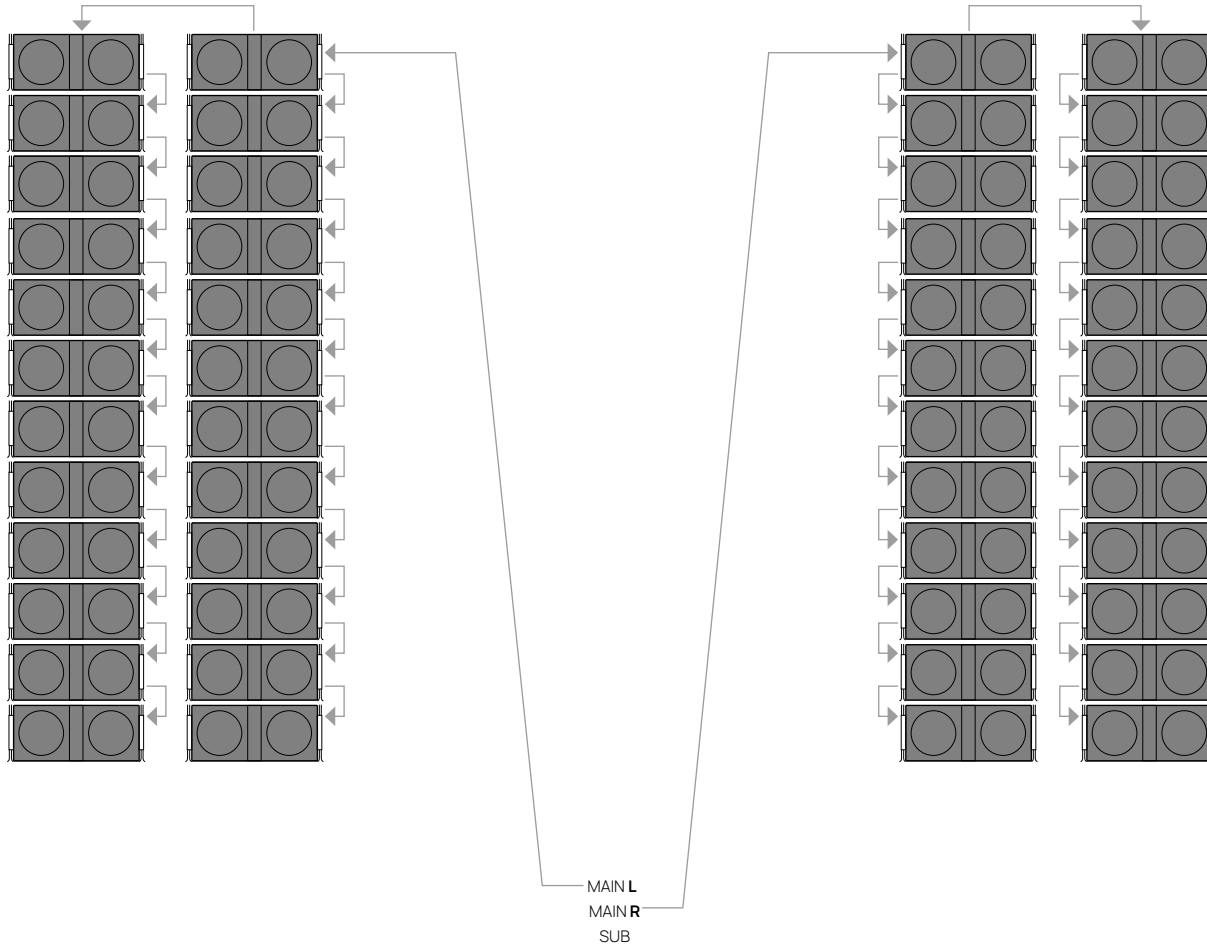

SYSTEMS
CONFIGURATIONS
ACTIVE

Mugello-KH5 I SYST48

- 48 x **Mugello-KH5 I**
- 48 x **Thunder-KS5 I**
- 8 x **K-HCFLY35 I**
- 8 x **K-HCDOLLY35 I**
- 48 x **K-SK221**