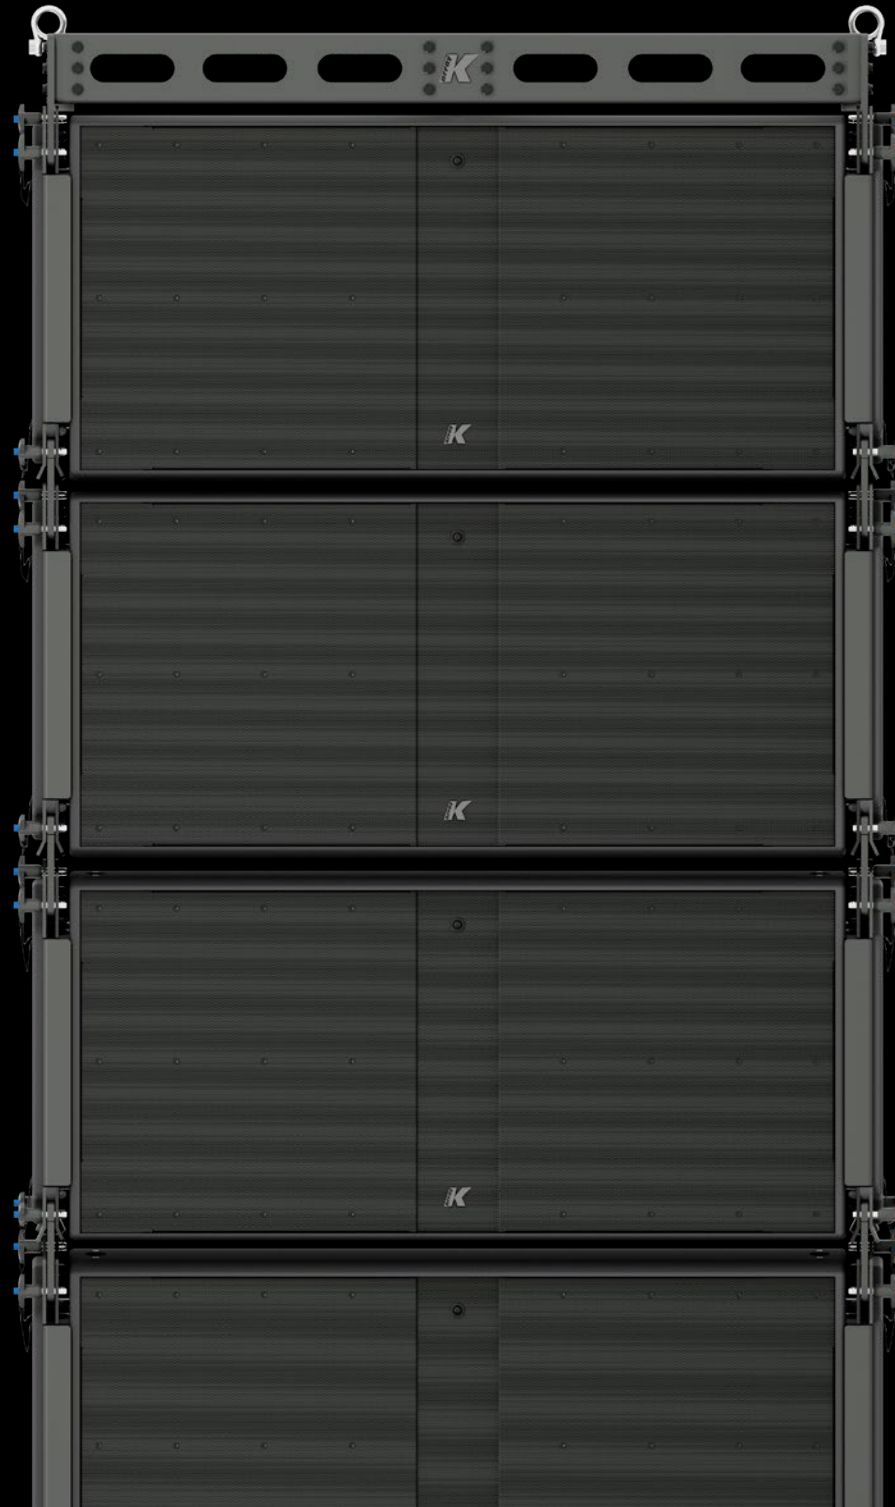

New Mugello **Mark I**

SYSTEMS
CONFIGURATIONS
PASSIVE

K-ARRAY
Unique Audio Solutions

Mugello-KH5P I

SYST**12**

SYST**24**

SYST**48**