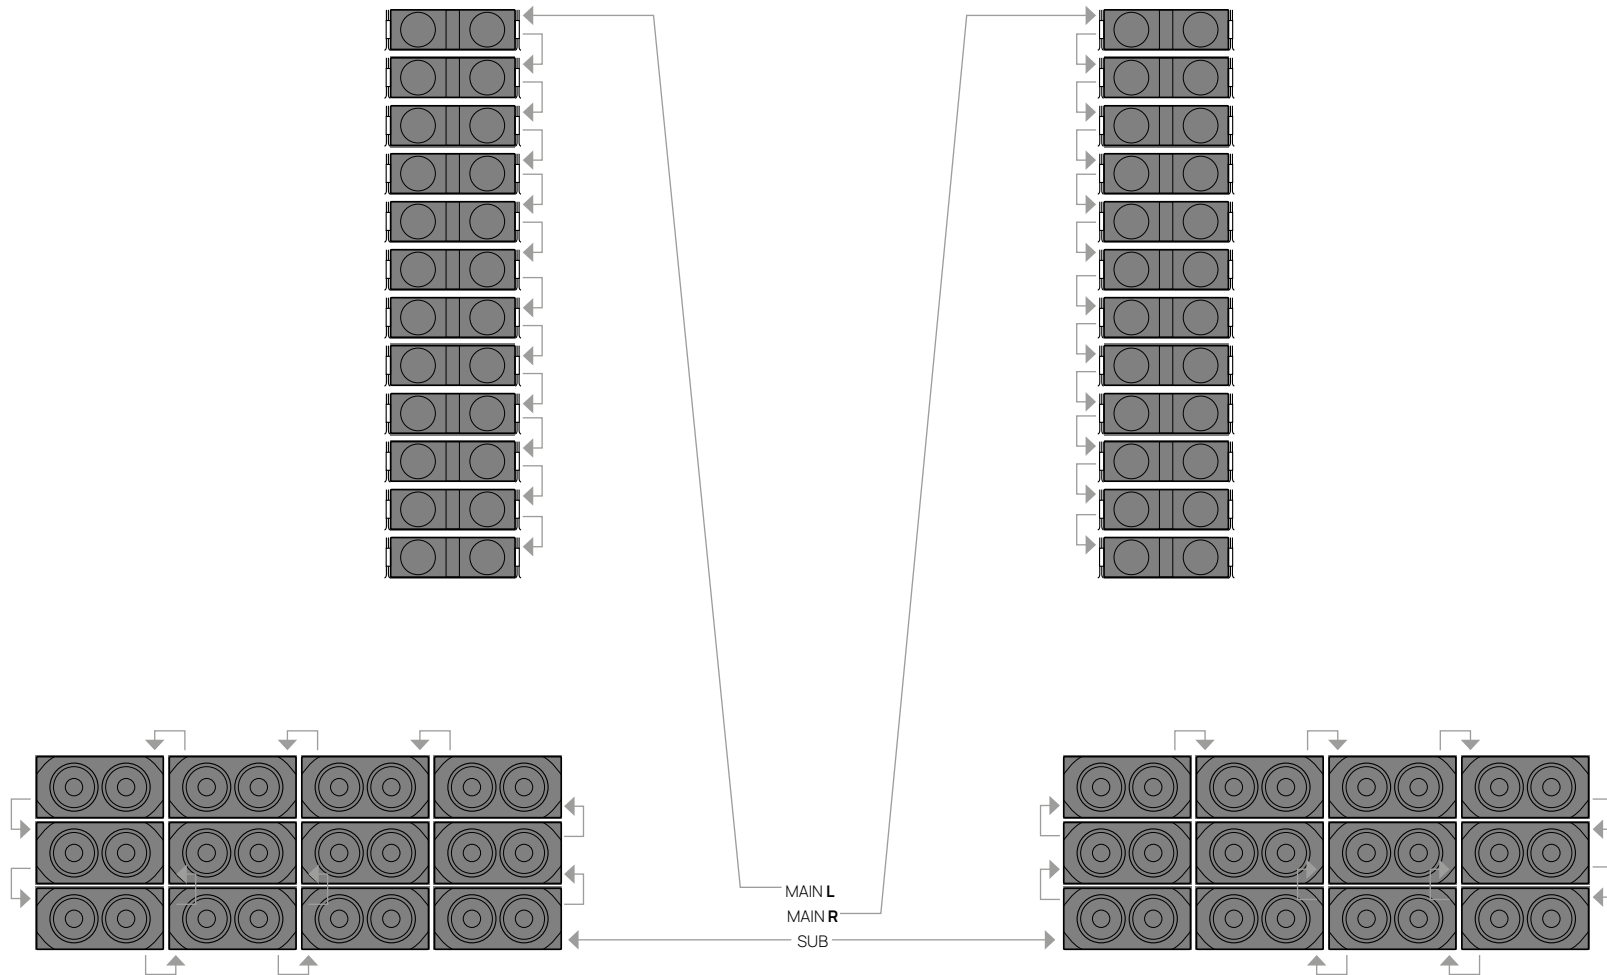

SYSTEMS CONFIGURATIONS ACTIVE

Mugello-KH3 I SYST24

- 24 x **Mugello-KH3 I**
- 24 x **Thunder-KS4 I**
- 4 x **K-HCFLY35 I**
- 16 x **K-HCDOLLY35 I**