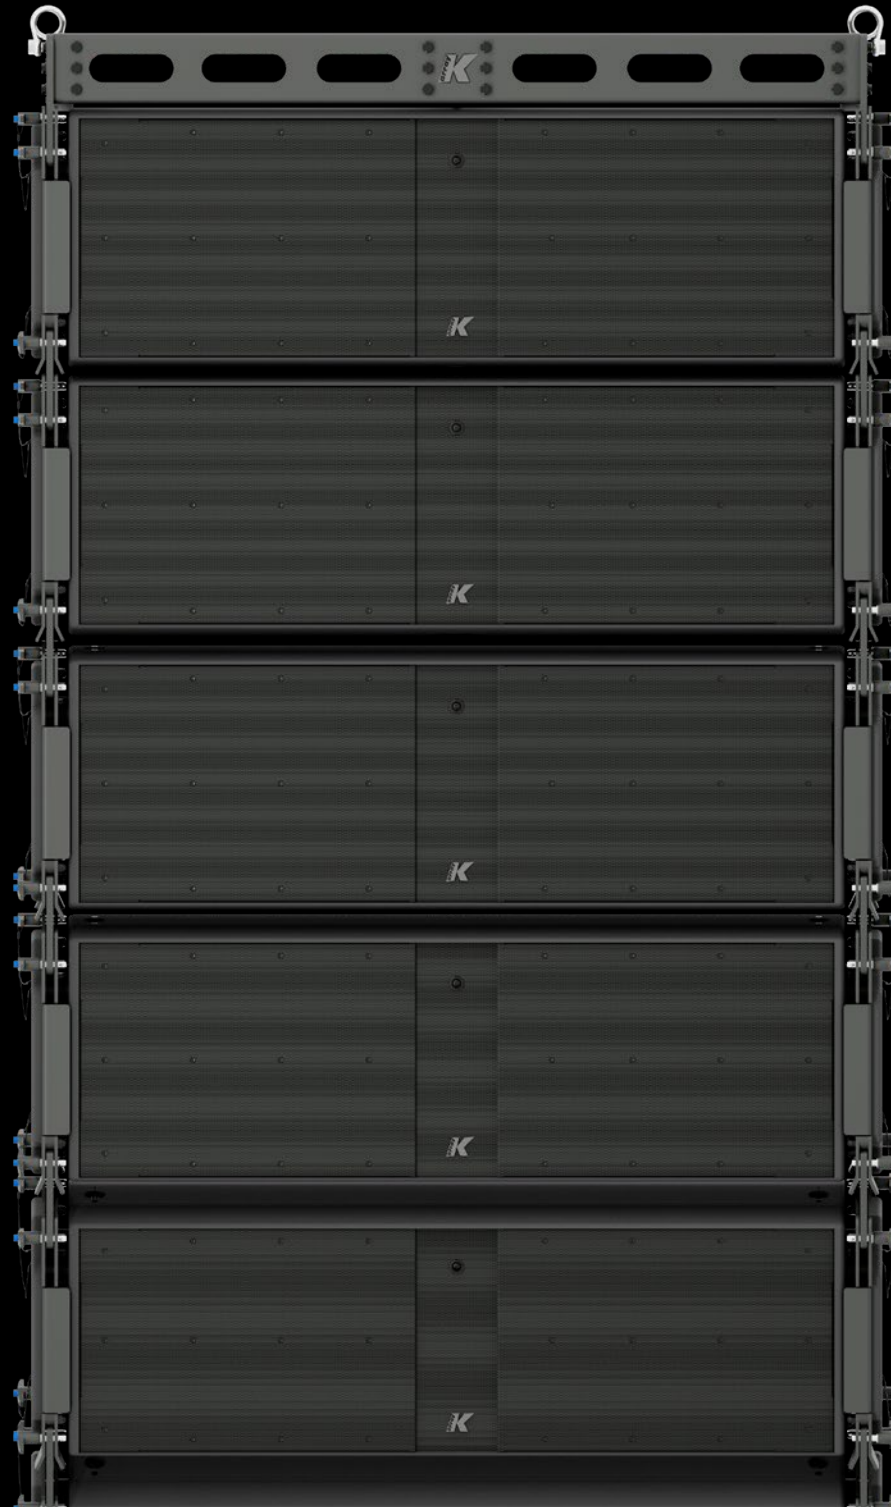

New Mugello **Mark I**

SYSTEMS
CONFIGURATIONS
PASSIVE

K-ARRAY
Unique Audio Solutions

Mugello-KH3P I

SYST**12**

SYST**24**

SYST**48**