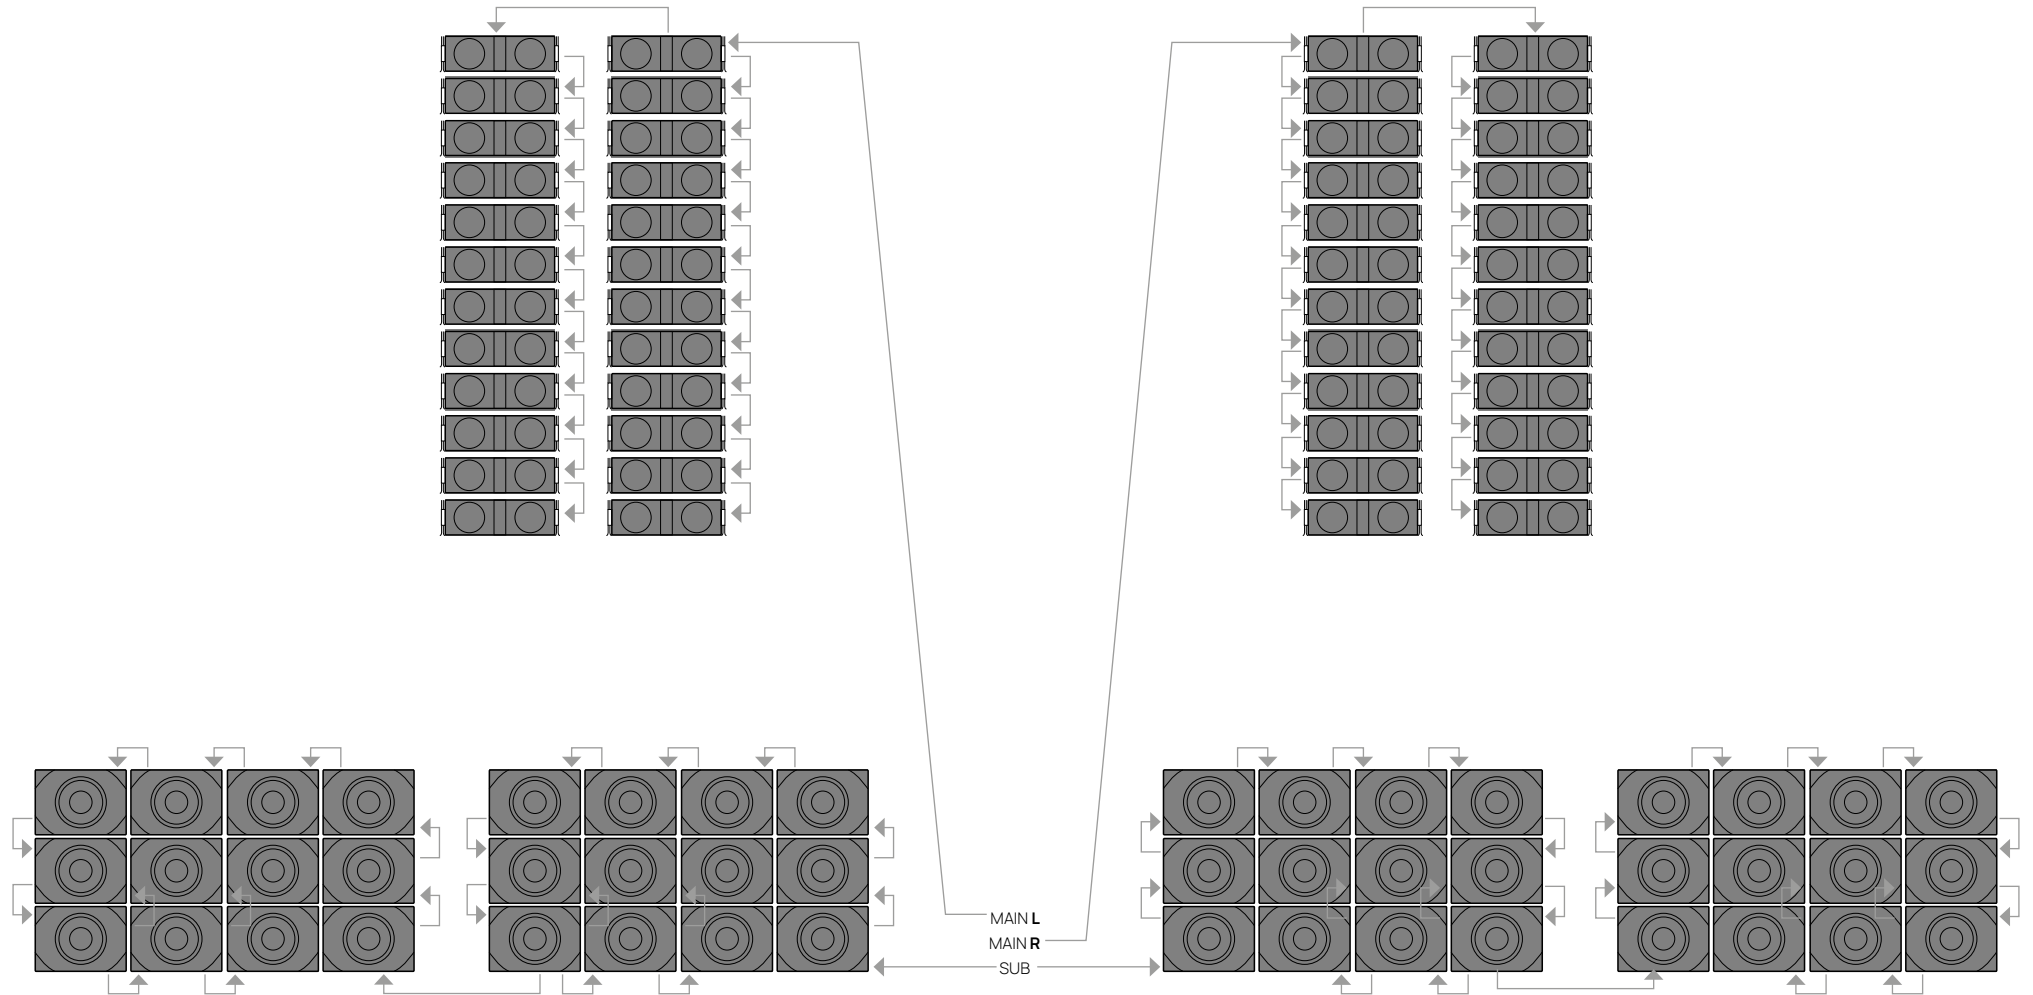

SYSTEMS CONFIGURATIONS ACTIVE

Mugello-KH2 I SYST48

48 x **Mugello-KH2 I**

48 x **Thunder-KS3 I**

8 x **K-HCFLY2 I**

32 x **K-HCDOLLY2 I**