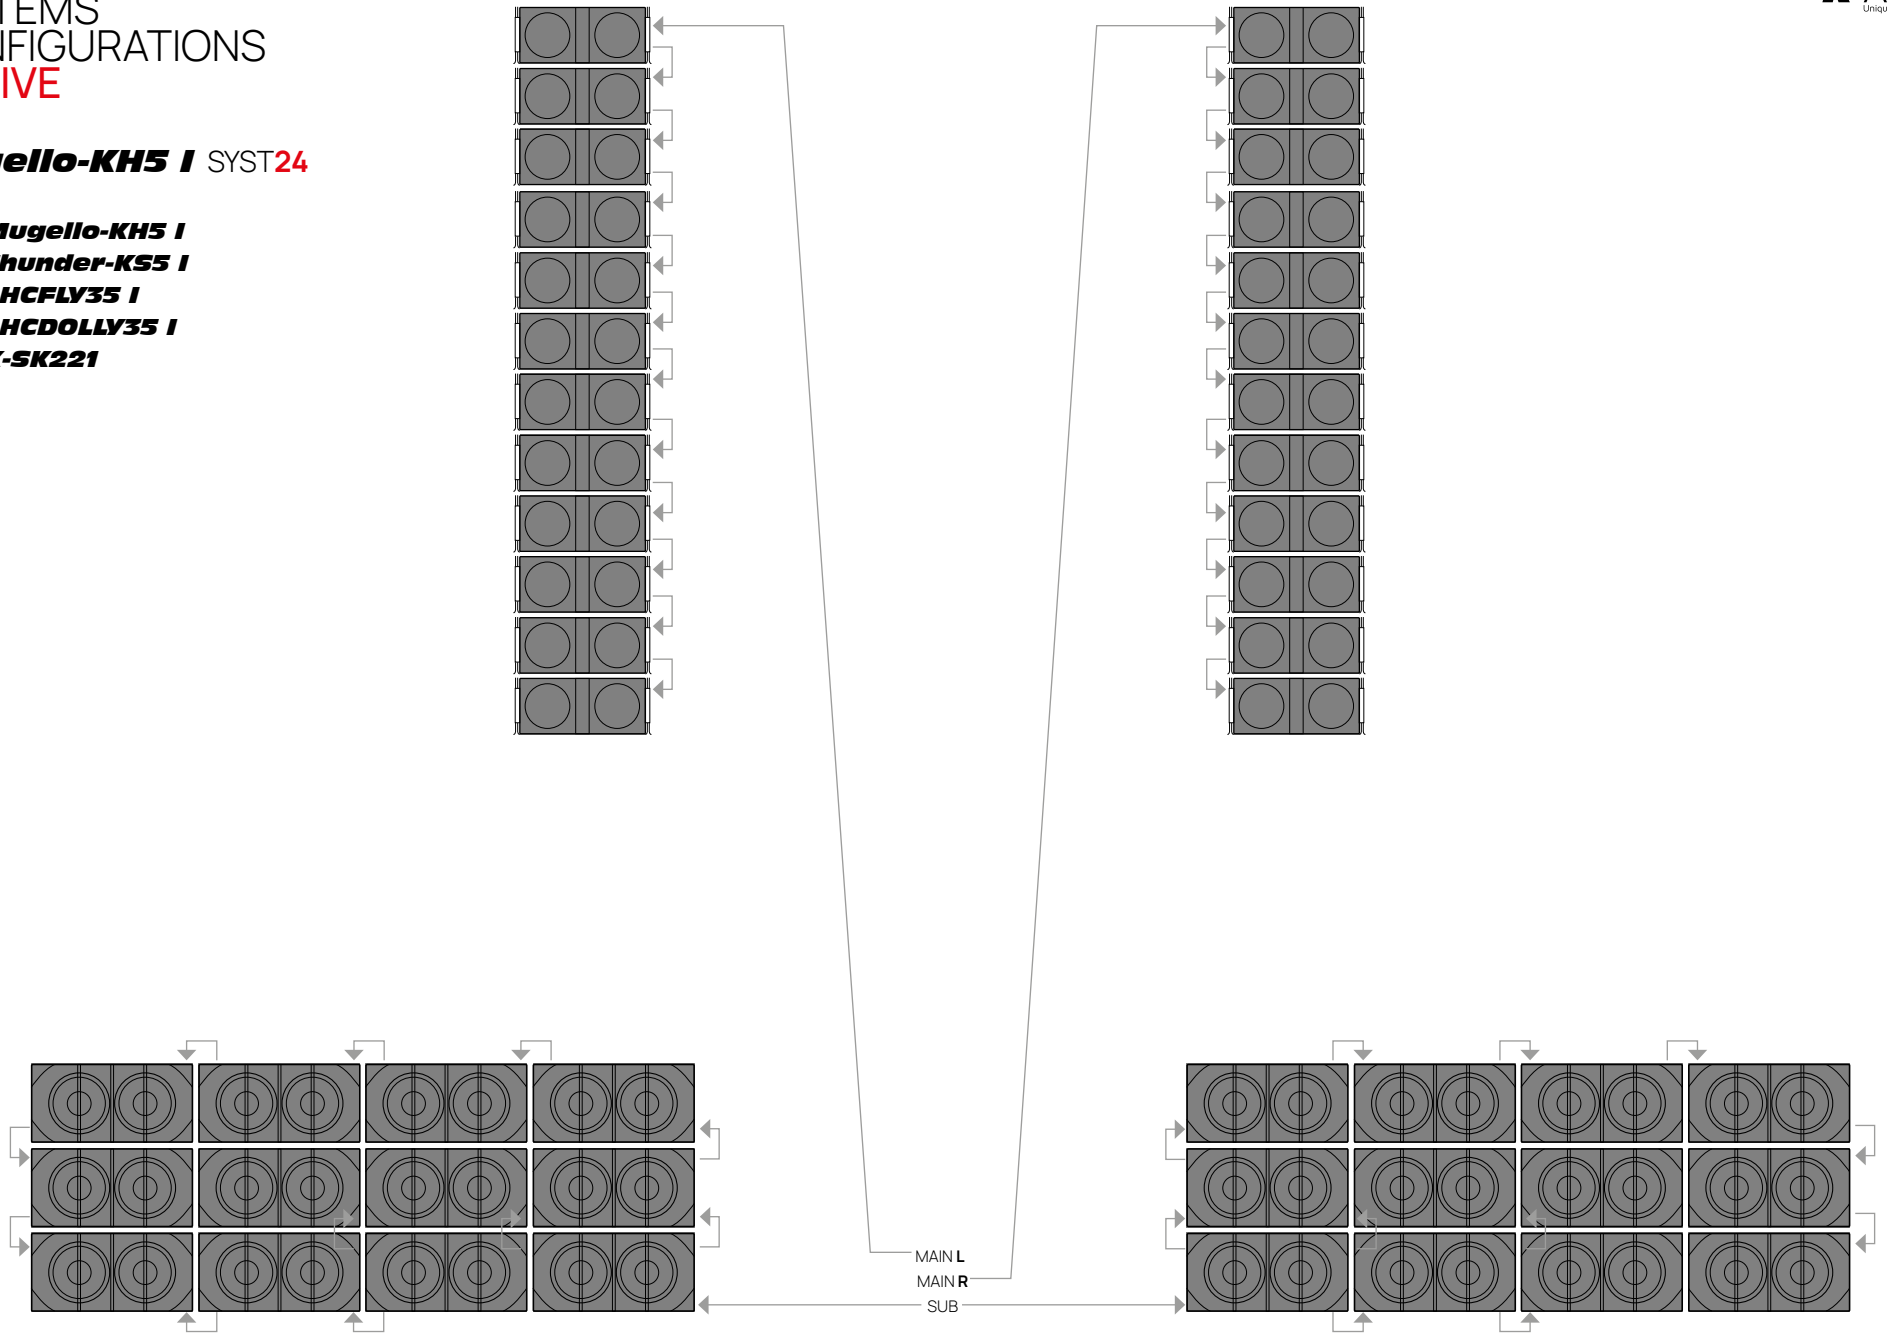

Mugello-KH5 I SYST12

- 12 x **Mugello-KH5 I**
- 12 x **Thunder-K55 I**
- 2 x **K-HCFLY35 I**
- 2 x **K-HCDOLLY35 I**
- 12 x **K-SK221**

SYSTEMS
CONFIGURATIONS
ACTIVE

Mugello-KH5 I SYST24

- 24 x **Mugello-KH5 I**
- 24 x **Thunder-KS5 I**
- 4 x **K-HCFLY35 I**
- 4 x **K-HCDOLLY35 I**
- 24 x **K-SK221**