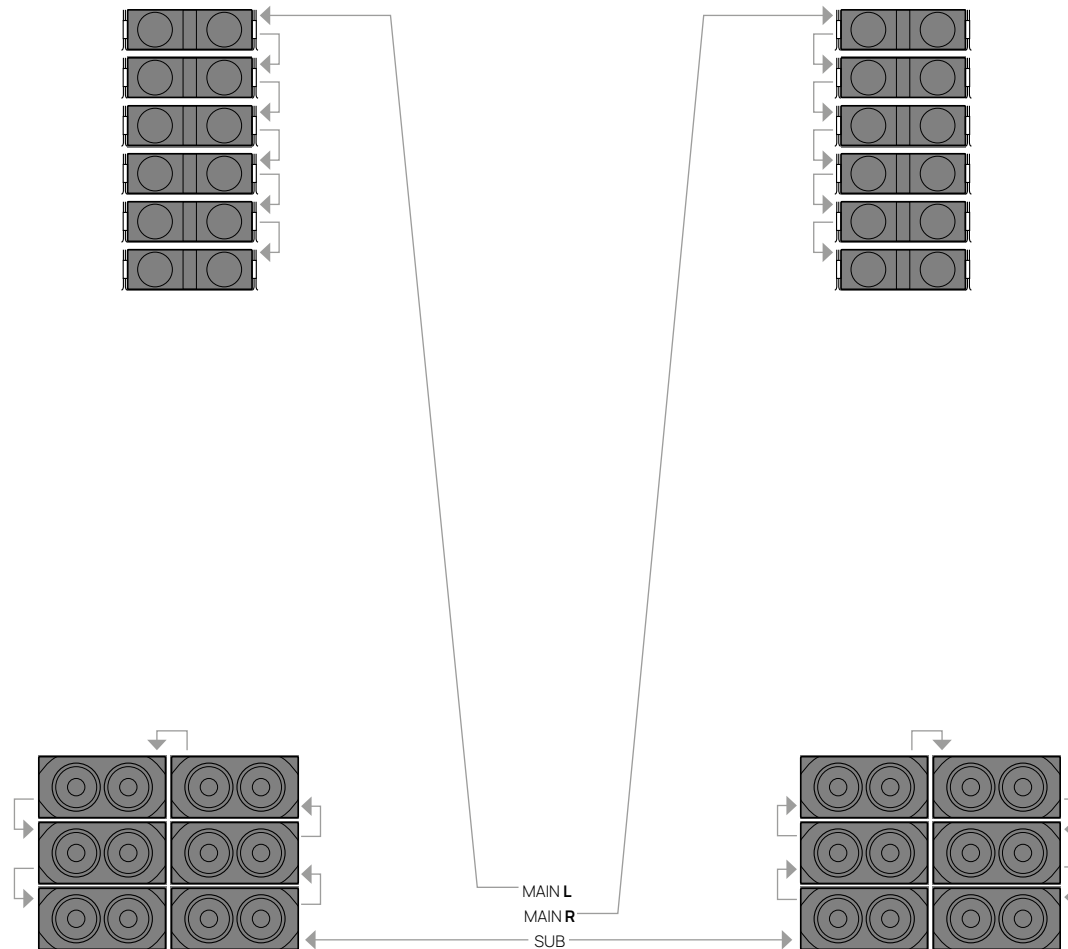

SYSTEMS CONFIGURATIONS ACTIVE

Mugello-KH3 I SYST12

- 12 x **Mugello-KH3 I**
- 12 x **Thunder-KS4 I**
- 2 x **K-HCFLY35 I**
- 8 x **K-HCDOLLY35 I**