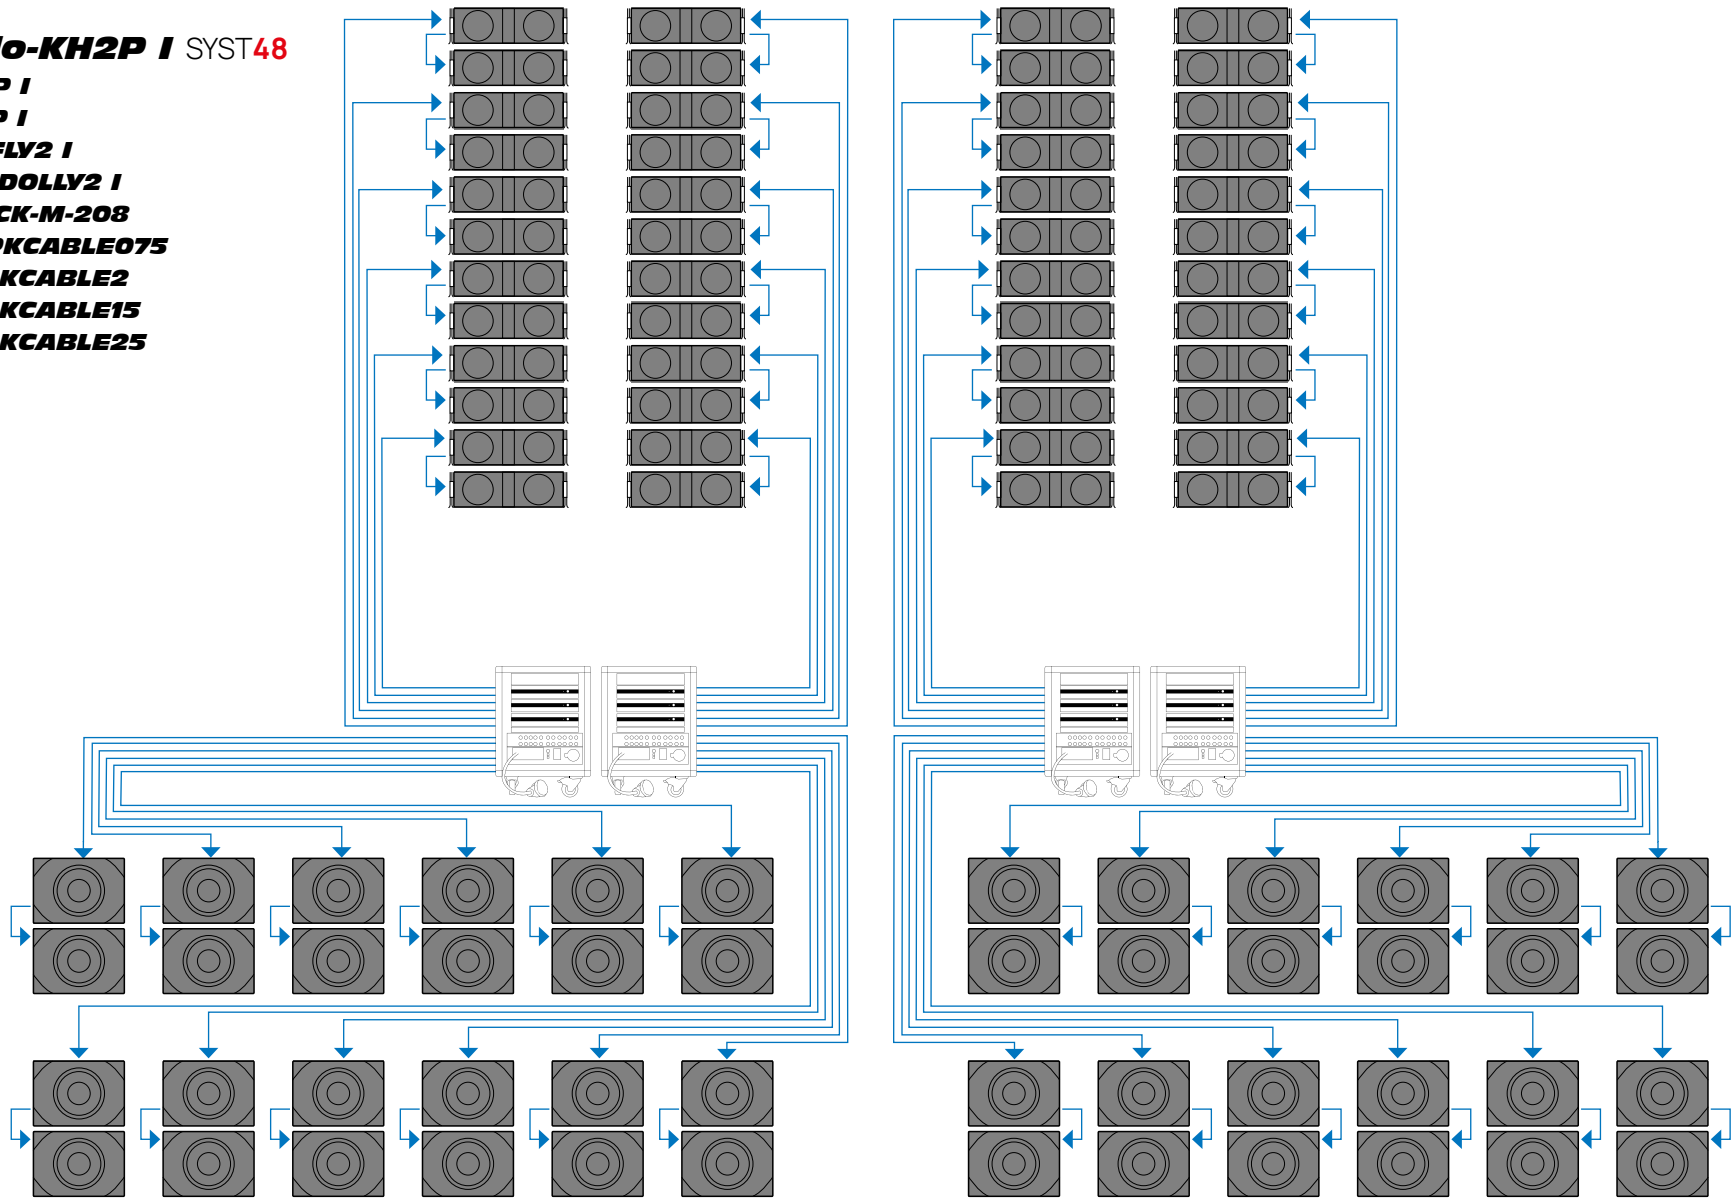

SYSTEMS CONFIGURATIONS

PASSIVE

Mugello-KH2P I SYST48

- 48 x **KH2P I**
- 48 x **KS3P I**
- 8 x **K-HCFly2 I**
- 32 x **K-HCDOLLY2 I**
- 4 x **K-RACK-M-208**
- 24 x **K-SPKCABLE075**
- 24 x **K-SPKCABLE2**
- 24 x **K-SPKCABLE15**
- 24 x **K-SPKCABLE25**