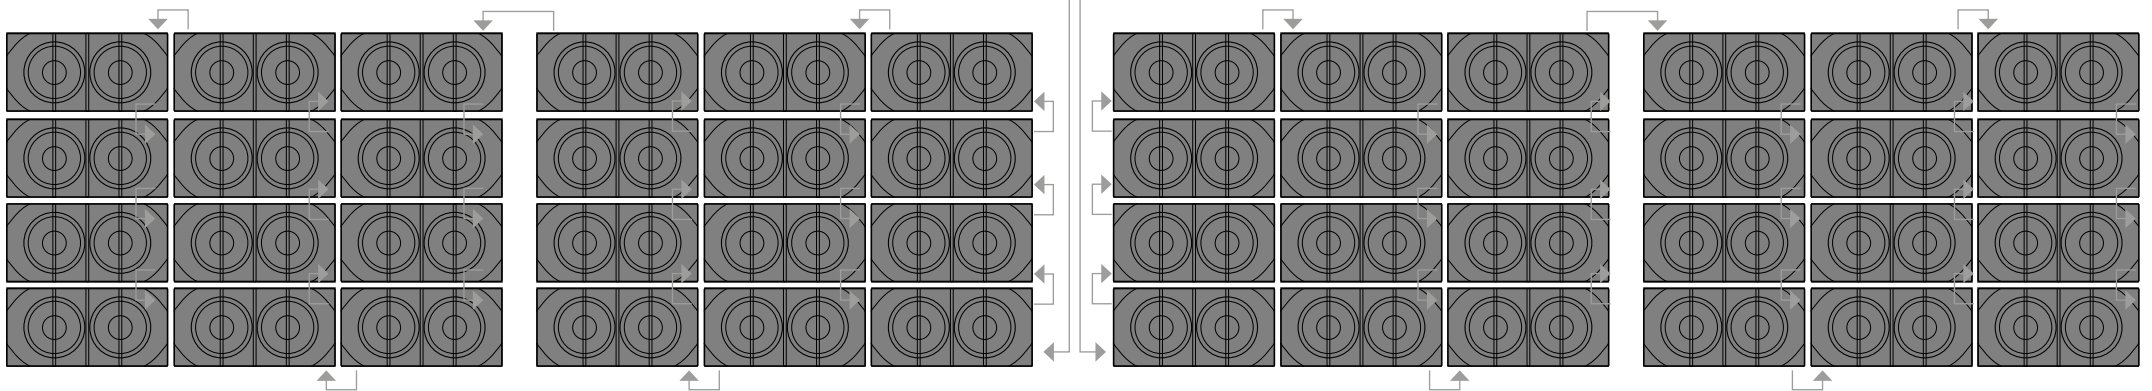

SYSTEMS
CONFIGURATIONS
ACTIVE

Mugello-KH5 I SYST48

- 48 x **Mugello-KH5 I**
- 48 x **Thunder-KS5 I**
- 8 x **K-HCFLY35 I**
- 8 x **K-HCDOLLY35 I**
- 48 x **K-SK221**