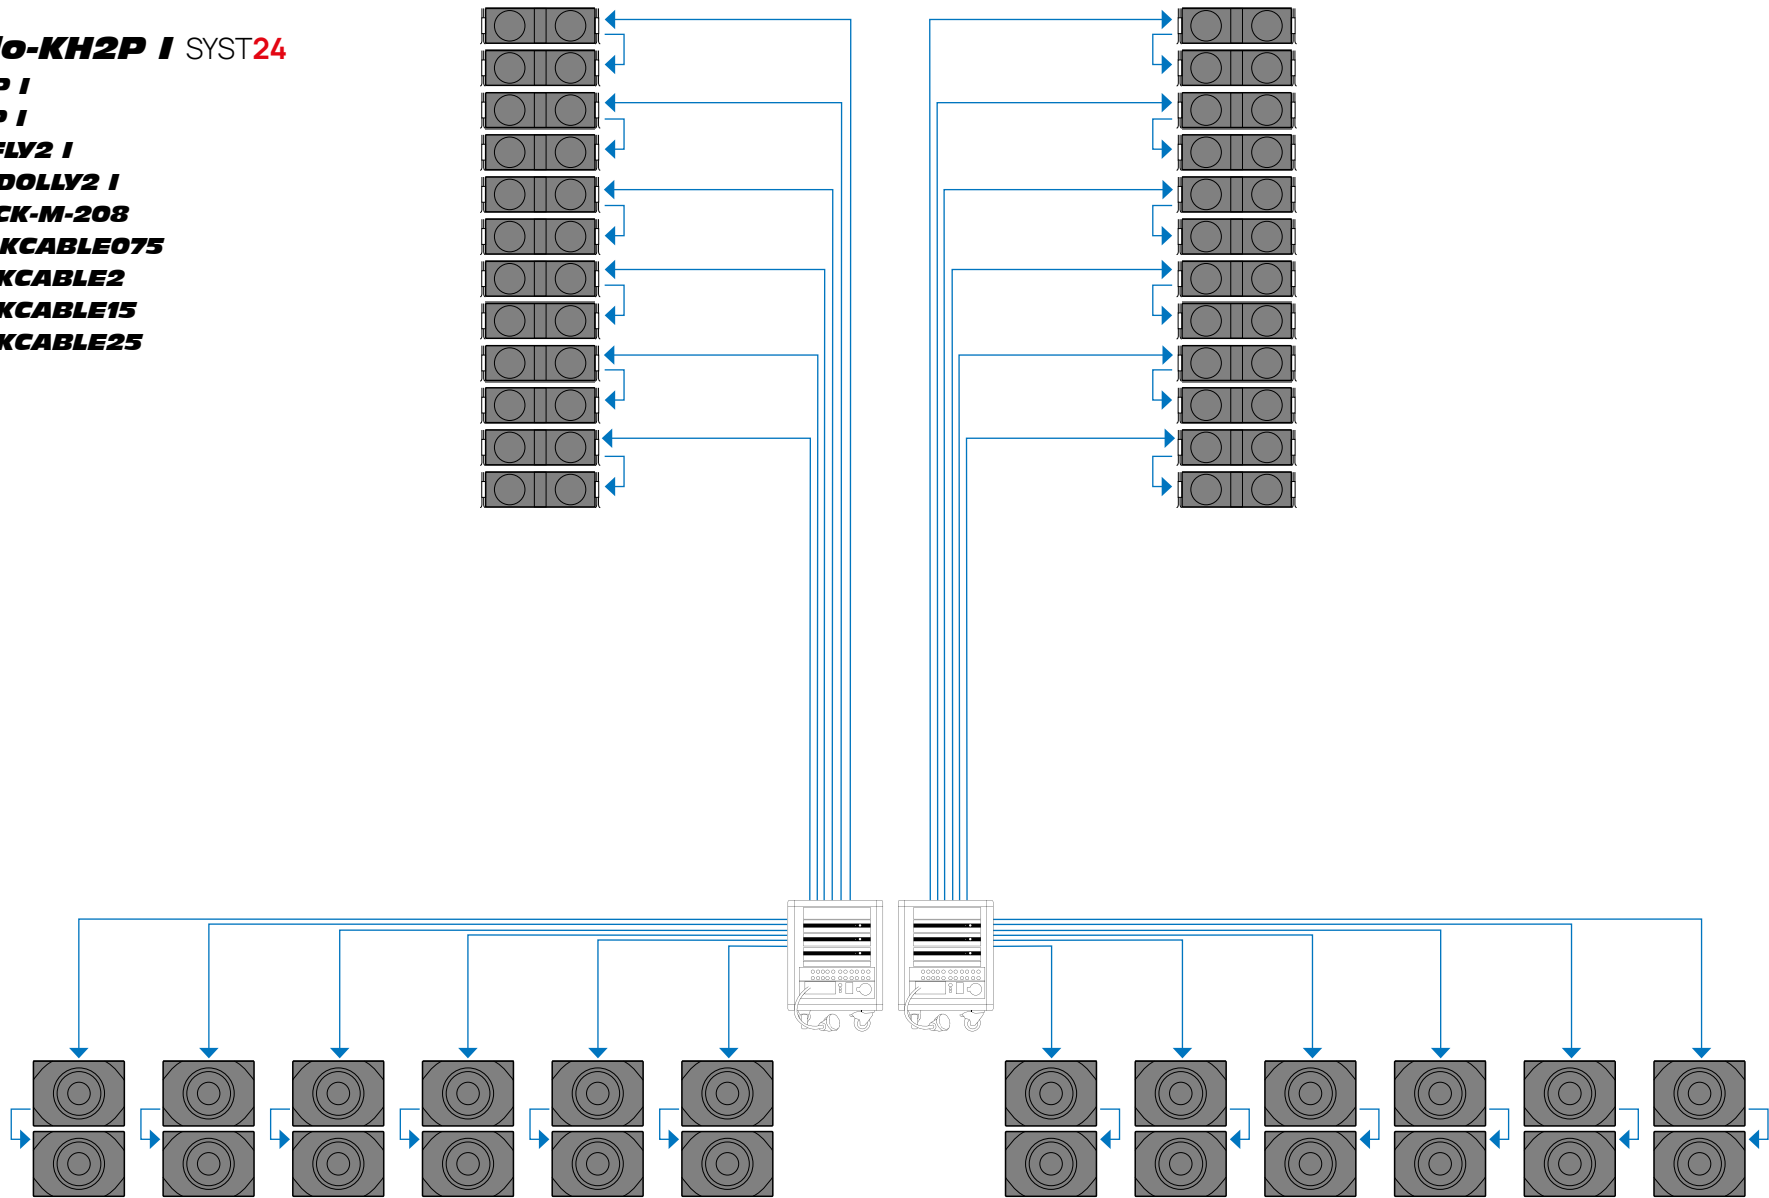

SYSTEMS CONFIGURATIONS

PASSIVE

Mugello-KH2P I SYST24

- 24 x **KH2P I**
- 24 x **KS3P I**
- 4 x **K-HCFLY2 I**
- 16 x **K-HCDOLLY2 I**
- 2 x **K-RACK-M-208**
- 12 x **K-SPKCABLE075**
- 12 x **K-SPKCABLE2**
- 12 x **K-SPKCABLE15**
- 12 x **K-SPKCABLE25**