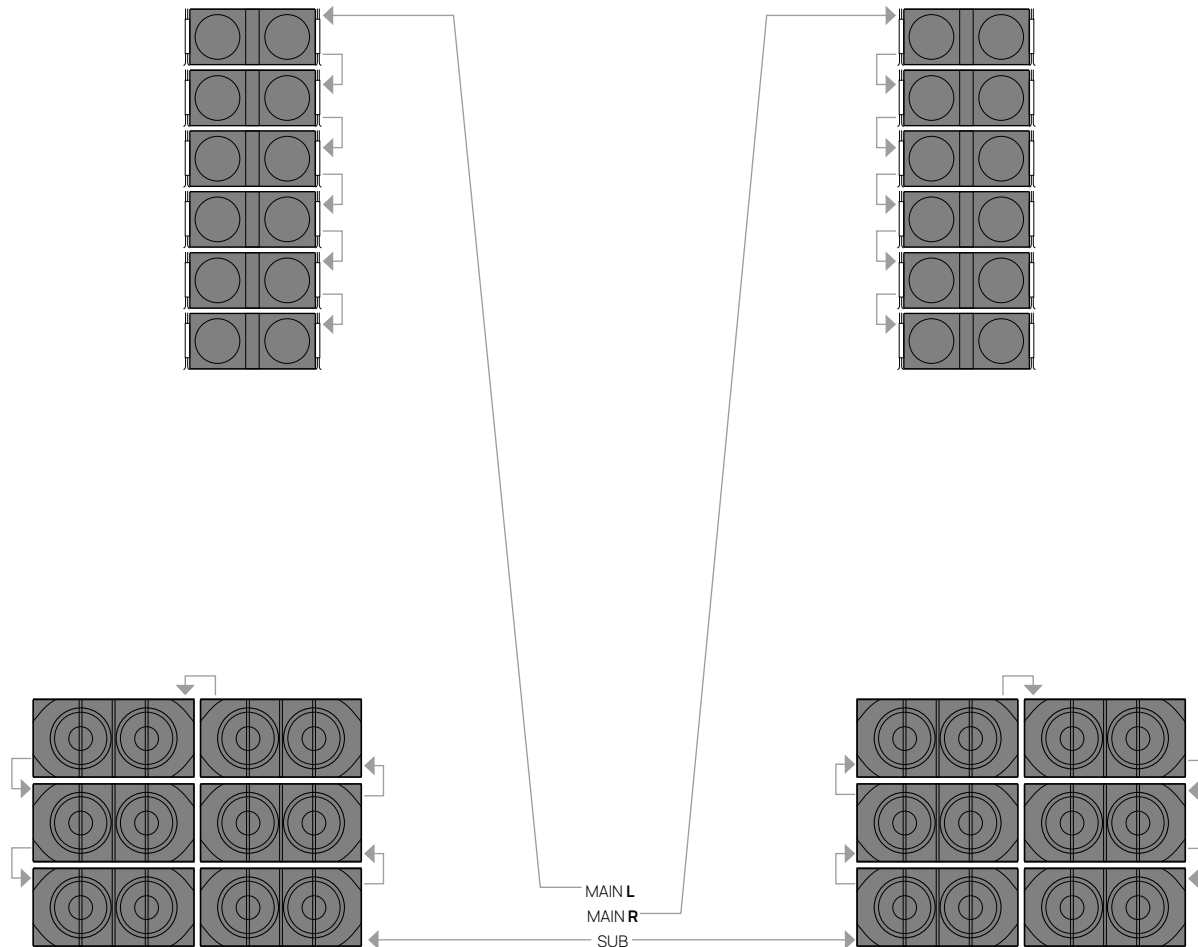

Mugello-KH5 I SYST12

- 12 x **Mugello-KH5 I**
- 12 x **Thunder-K55 I**
- 2 x **K-HCFLY35 I**
- 2 x **K-HCDOLLY35 I**
- 12 x **K-SK221**

SYSTEMS
CONFIGURATIONS
ACTIVE

Mugello-KH5 I SYST24

- 24 x **Mugello-KH5 I**
- 24 x **Thunder-KS5 I**
- 4 x **K-HCFLY35 I**
- 4 x **K-HCDOLLY35 I**
- 24 x **K-SK221**