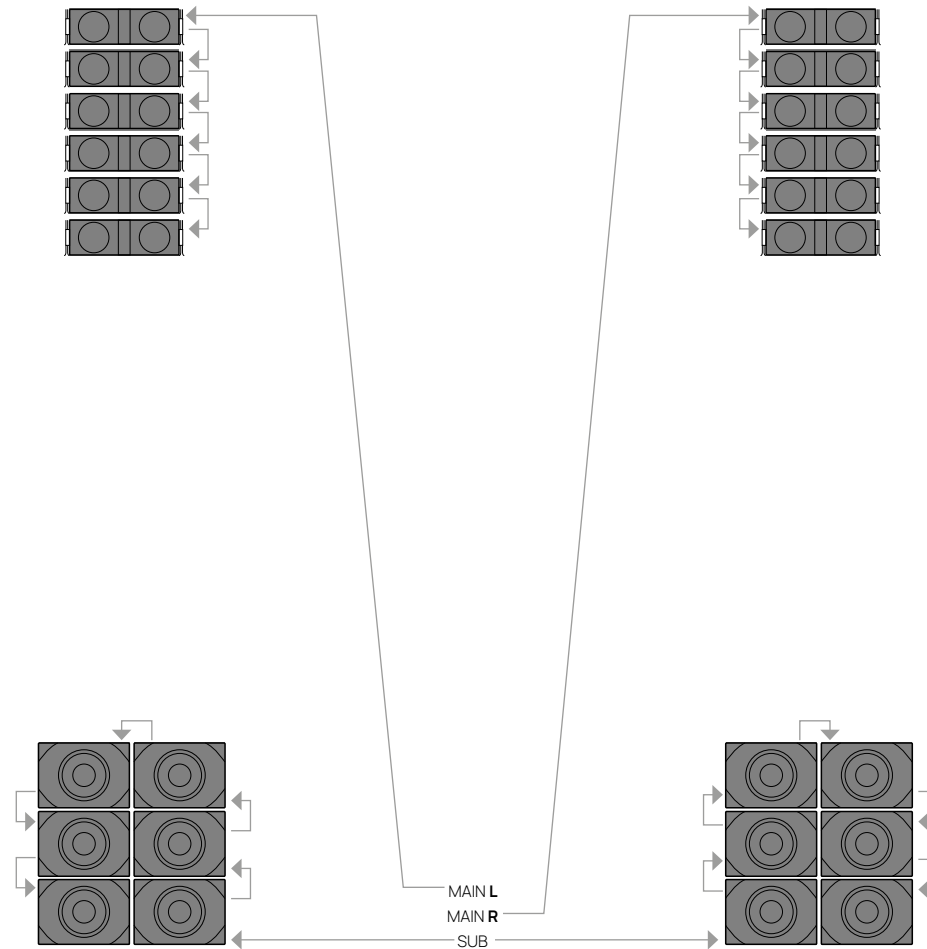

SYST**48**

SYSTEMS
CONFIGURATIONS
ACTIVE

Mugello-KH2 I SYST12

- 12 x **Mugello-KH2 I**
- 12 x **Thunder-KS3 I**
- 2 x **K-HCFLY2 I**
- 8 x **K-HCDOLLY2 I**

SYSTEMS
CONFIGURATIONS
ACTIVE

Mugello-KH2 I SYST24