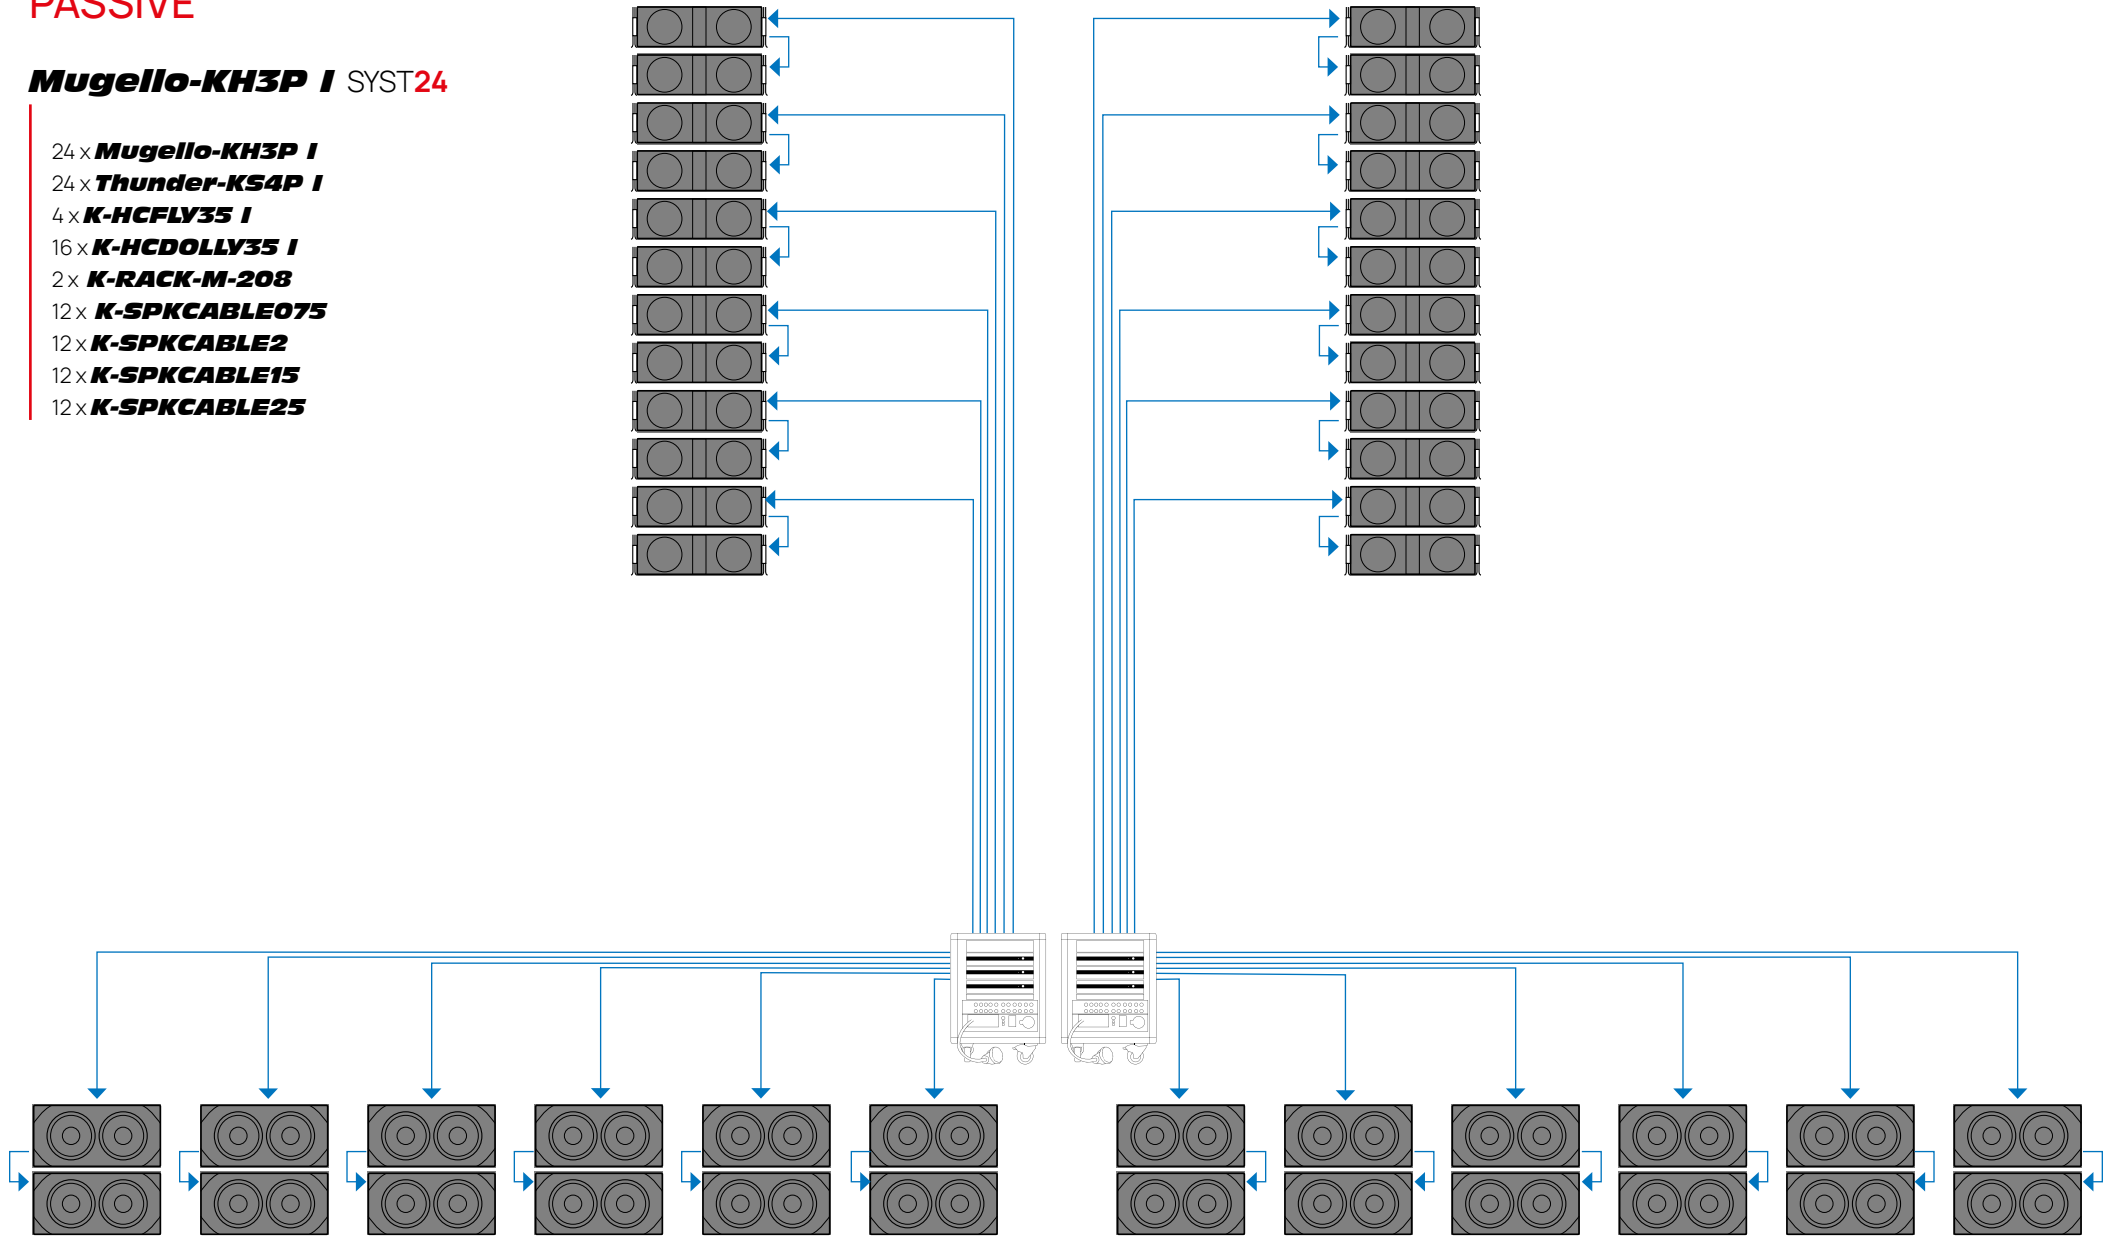

SYSTEMS
CONFIGURATIONS
PASSIVE

Mugello-KH3P I SYST24

- 24 x **Mugello-KH3P I**
- 24 x **Thunder-KS4P I**
- 4 x **K-HCFLY35 I**
- 16 x **K-HCDOLLY35 I**
- 2 x **K-RACK-M-208**
- 12 x **K-SPKCABLE075**
- 12 x **K-SPKCABLE2**
- 12 x **K-SPKCABLE15**
- 12 x **K-SPKCABLE25**