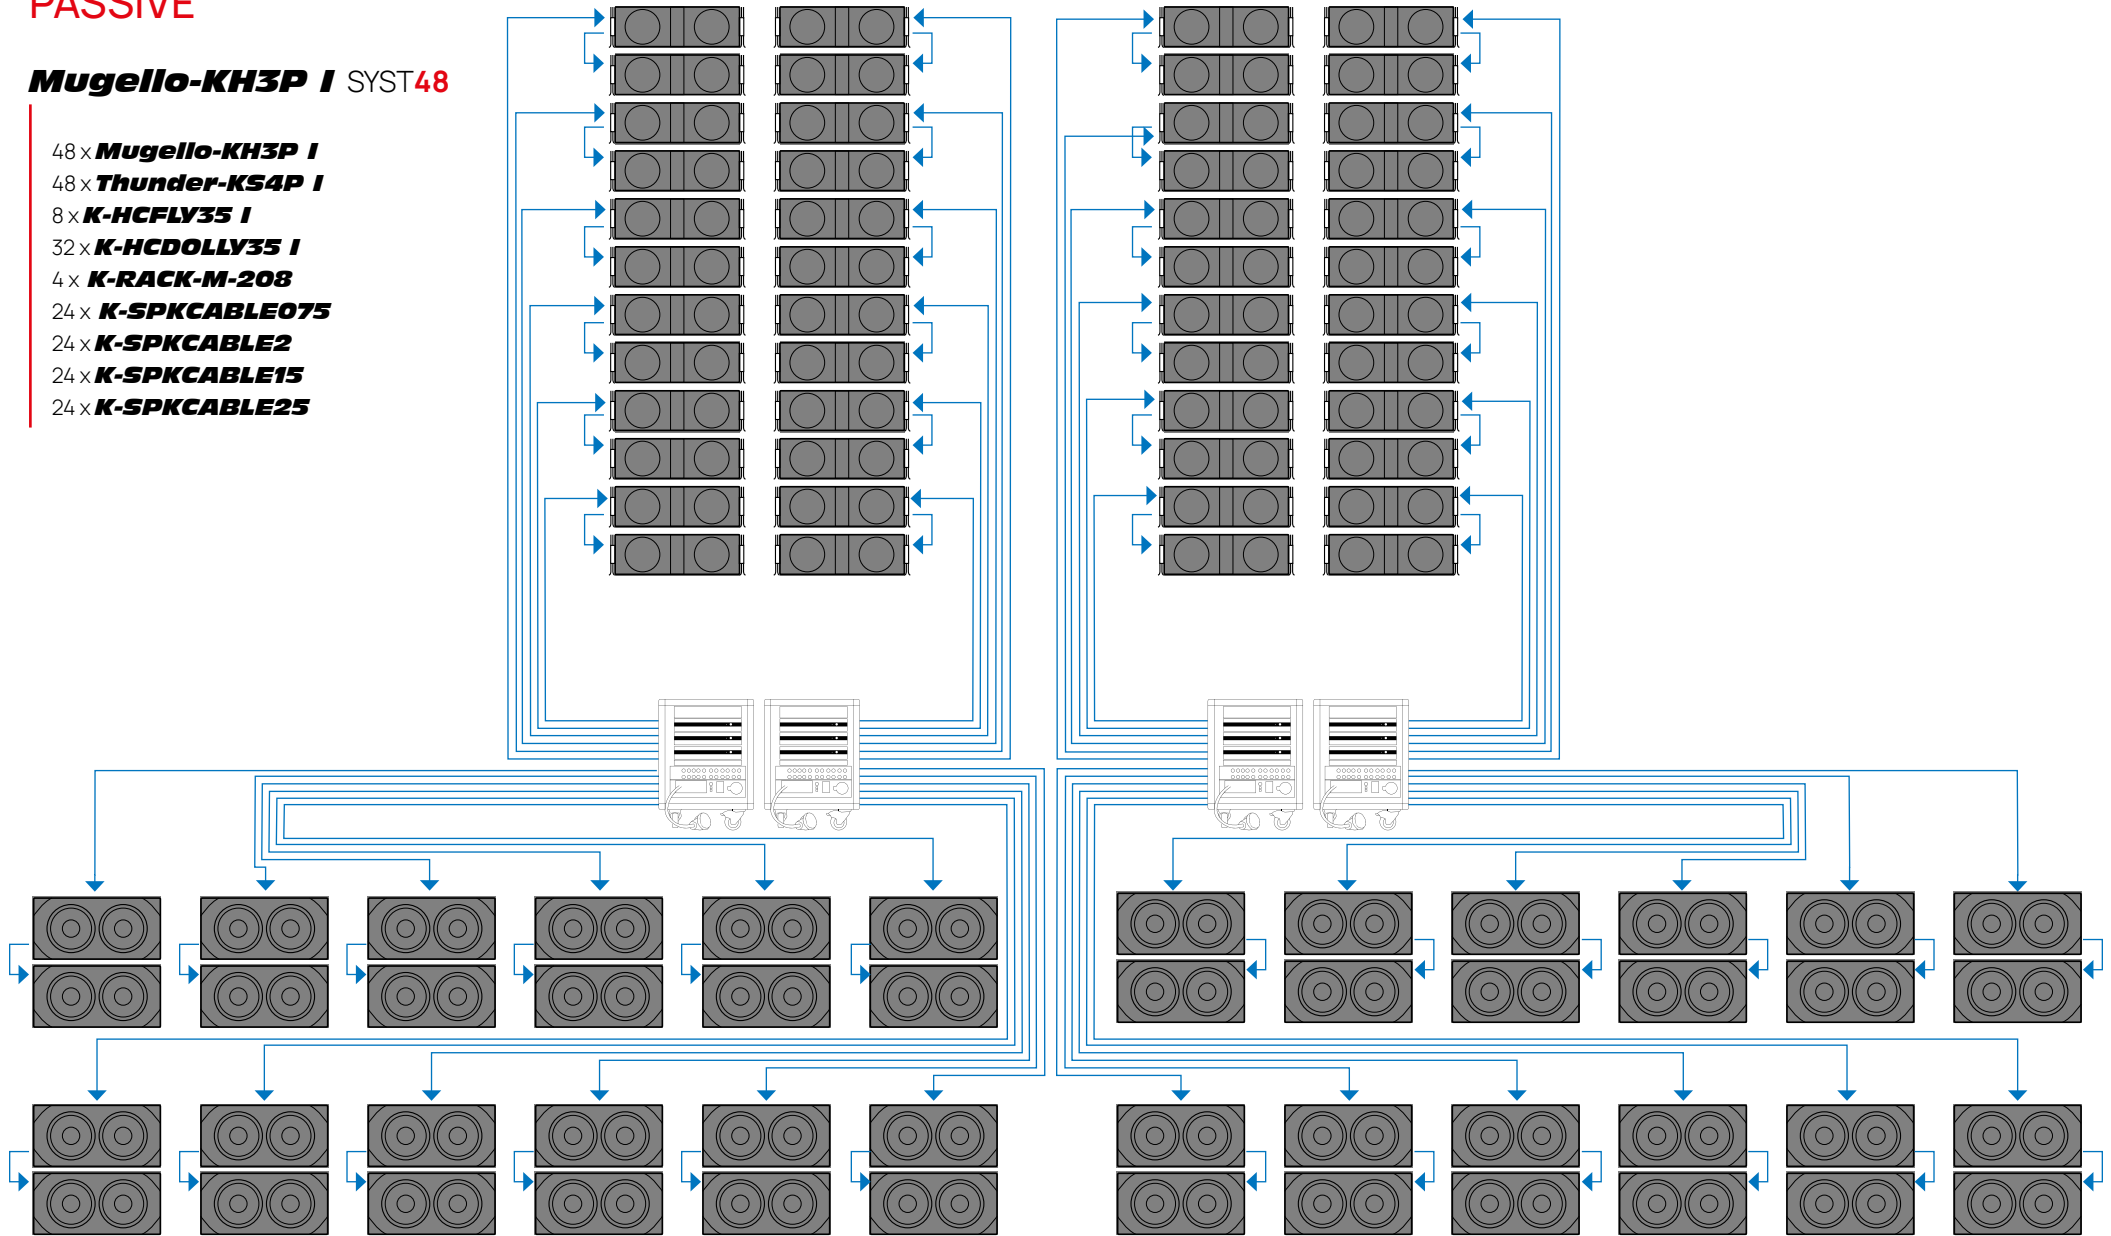

SYSTEMS
CONFIGURATIONS
PASSIVE

Mugello-KH3P I SYST48

- 48 x **Mugello-KH3P I**
- 48 x **Thunder-KS4P I**
- 8 x **K-HCFLY35 I**
- 32 x **K-HCDOLLY35 I**
- 4 x **K-RACK-M-208**
- 24 x **K-SPKCABLE075**
- 24 x **K-SPKCABLE2**
- 24 x **K-SPKCABLE15**
- 24 x **K-SPKCABLE25**