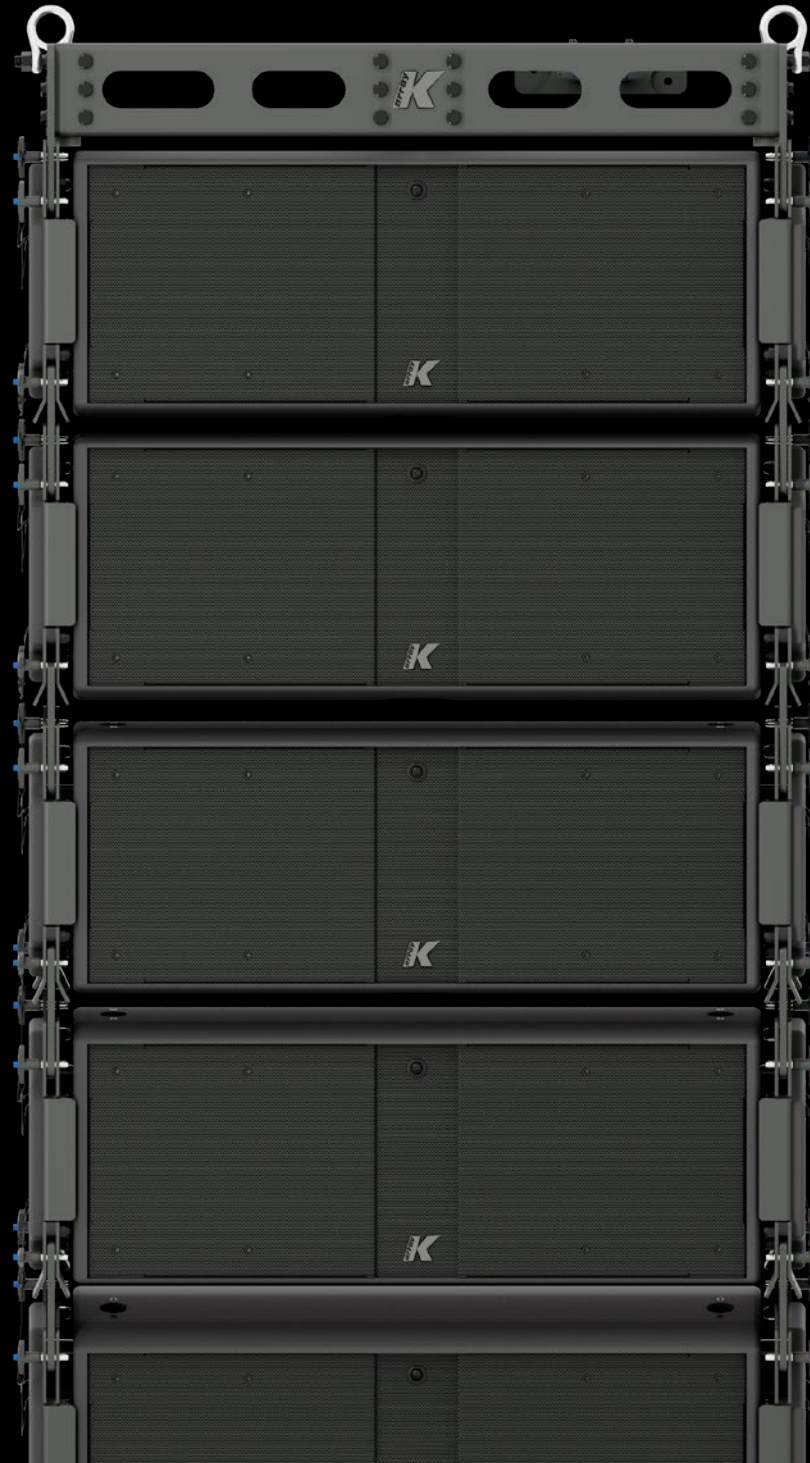

New Mugello **Mark I**

SYSTEMS
CONFIGURATIONS
PASSIVE

K-ARRAY
Unique Audio Solutions

Mugello-KH2P I

SYST**12**

SYST**24**

SYST**48**