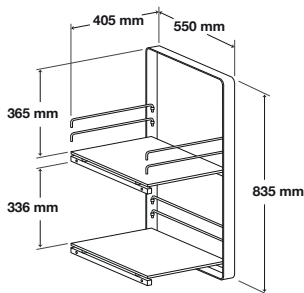

LOFT

Side unit

DIMENSIONS

SPECIFICATIONS

Real Bamboo veneer

COLOURS

Black/Bamboo
SKU : NORLOFSIDBA
EAN : 3700795180310

Black/Walnut
SKU : NORLOFSIDWN
EAN : 3700795180327

Black/Black
SKU : NORLOFSIDBK
EAN : 3700795180334

Requires the main unit (sold separately). Can be set on the left and/or on the right of the main unit.

DESIGN

Structure: *Black satin powder coated steel*
Shelves: *Real Bamboo veneer, walnut or black glass*

USEFUL DIMENSIONS

External dimensions (W x H x D): *405 x 835 x 550 mm*

Shelves (W x D): *380 x 540 mm*

Shelves thickness:

- Bamboo: *15 mm*
- Walnut: *15 mm*
- Black glass: *8 mm*

PACKAGING

Delivered disassembled with screws, instructions and tools required for assembly.

Quantity/carton: *1*

Type: *Brown cardboard*

Dimensions (W x H x D): *860 x 625 x 140 mm*

Net weight: *Bamboo: 11.6 kg / Walnut: 11.7 kg / Black: 15.2 kg*

Gross weight: *Bamboo: 13.5 kg / Walnut: 13.6 kg / Black: 17.6 kg*